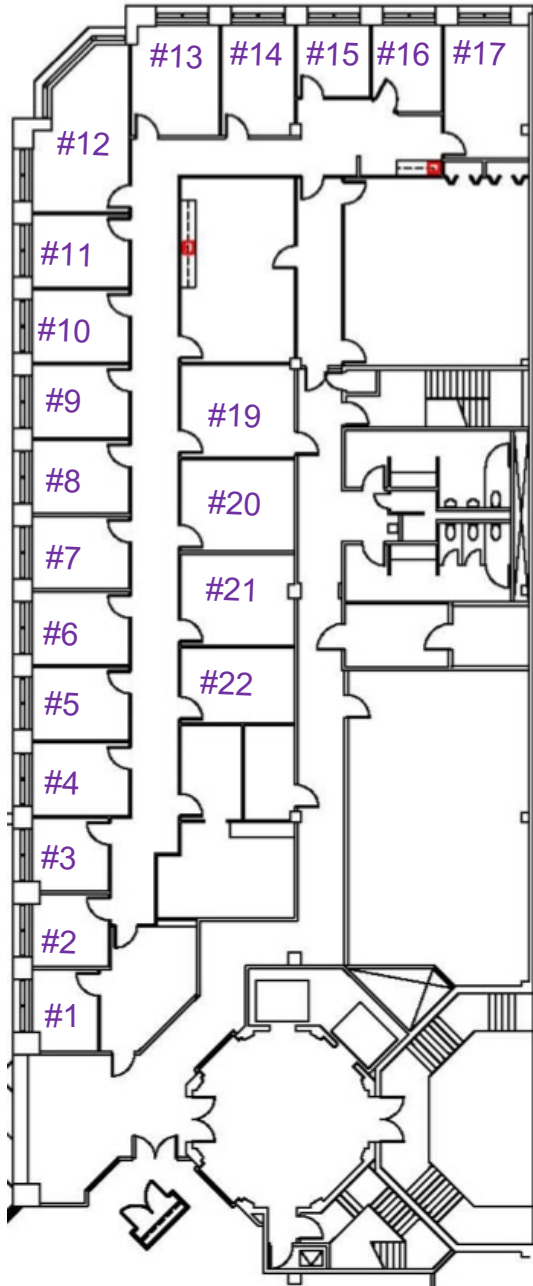

FLEXIBLE OFFICE SPACE TO FIT YOUR BUDGET

New location now open at
2001 Butterfield Road in
Downers Grove, Illinois!

Visit us online for more photos, and to schedule a tour:

www.localworks.us

SPACIOUS PRIVATE OFFICES

NO LONG-TERM COMMITMENT

HIGH-SPEED INTERNET

LOCALWORKS ●●●

2001 Butterfield Rd., Downers Grove IL 60515

Office #	Monthly Fee	Approx. Size
1	\$450	11' x 9'
2	\$495	10' x 10'
3	\$495	10' x 10'
4	\$595	10' x 14'
5	\$595	10' x 14'
6	\$595	10' x 14'
7	\$595	10' x 14'
8	\$595	10' x 14'
9	\$595	10' x 14'
10	\$595	10' x 14'
11	\$595	10' x 14'
12	\$895	22' x 14'
13	\$695	15' x 11'
14	\$695	15' x 10'
15	\$550	10' x 10'
16	\$595	12' x 9'
17	\$795	17' x 11'
19	\$495	12' x 15'
20	\$495	12' x 15'
21	\$495	12' x 15'
22	\$495	12' x 15'