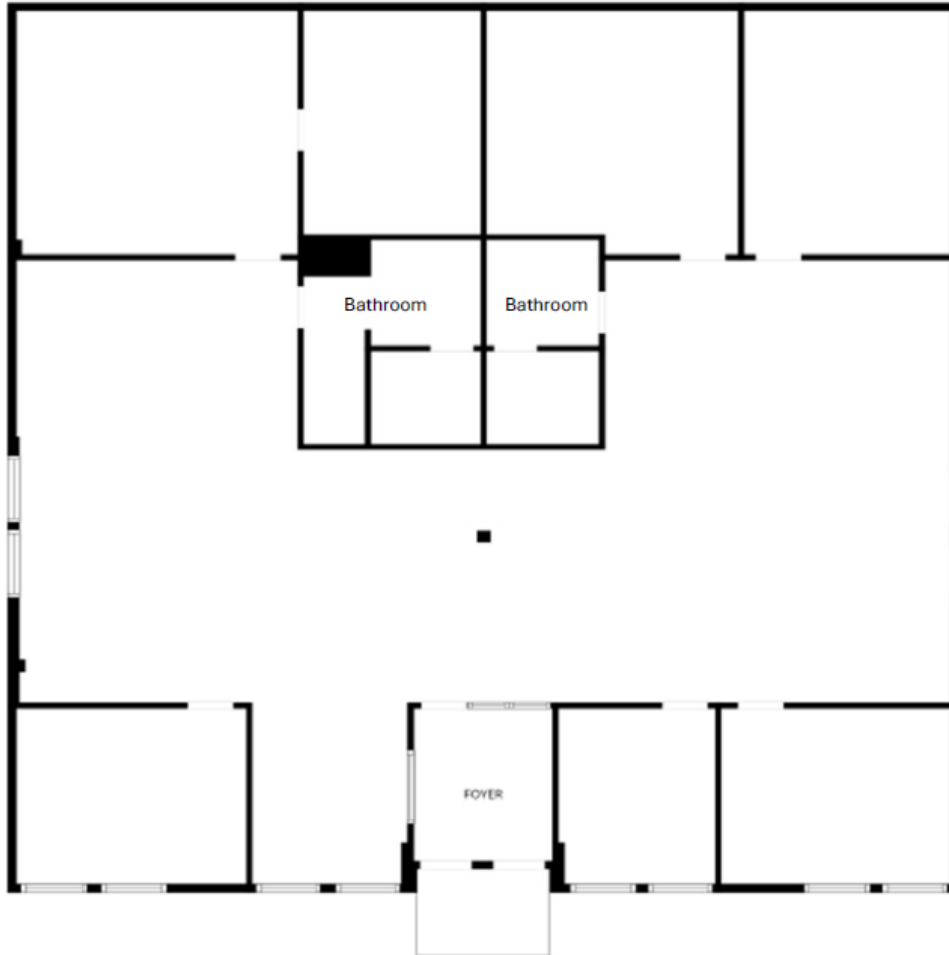

SUITE A | 3,114 SF

1921 Rohlwing Rd \ Rolling Meadows, IL

SPACE NOTES

- Separate Entrance
- 6 Offices
- Breakroom
- In Suite Restrooms
- Open Bullpen

STEVEN REA
630.468.1780
SRea@VersaRES.com

RYAN MOEN, SIOR
630.480.6346
RMoen@VersaRES.com