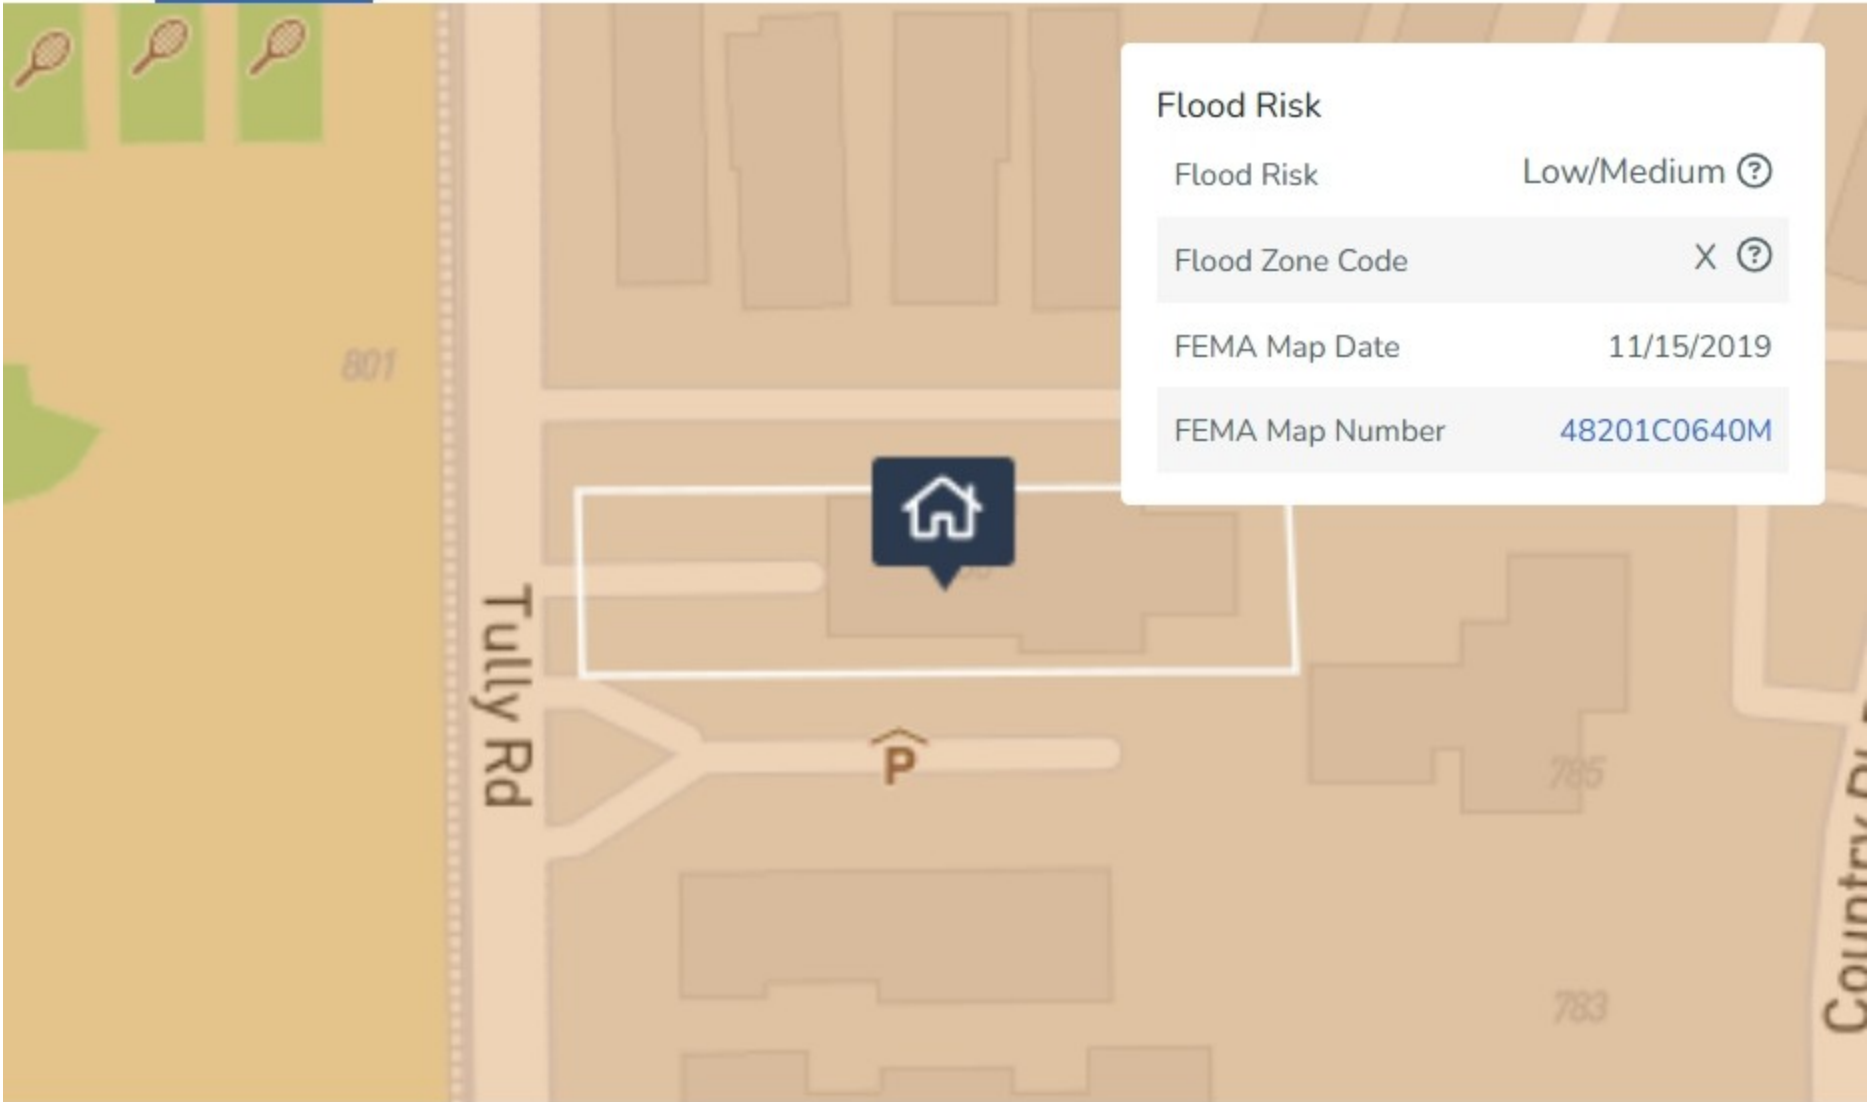

Parcel

Flood Risk

Location

Street view

Flood Risk

Flood Risk	Low/Medium ?
Flood Zone Code	X ?
FEMA Map Date	11/15/2019
FEMA Map Number	48201C0640M

● Unknown ● Low / Medium (500+ yr) ● High (100 yr)