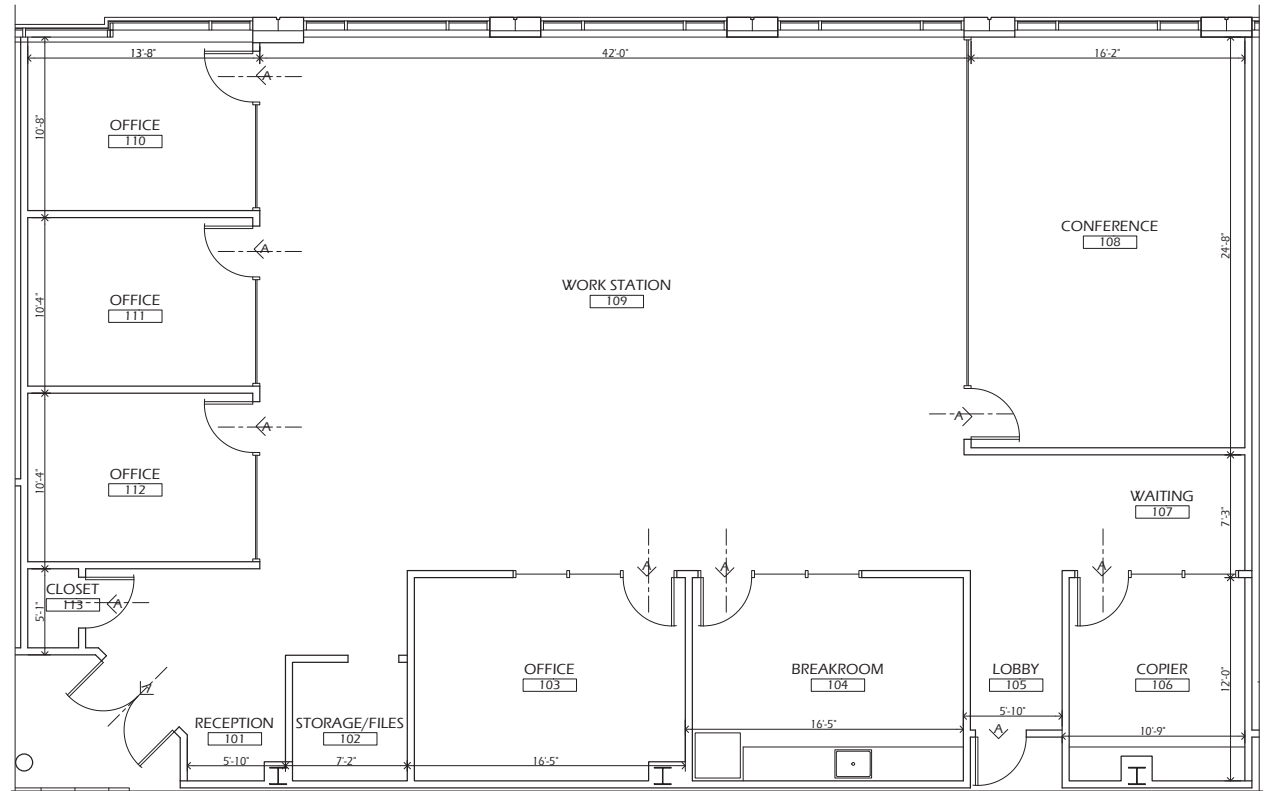

Flagler Center Floorplan

12926 GRAN BAY PARKWAY | JACKSONVILLE, FL 32258

DRAWING NOT TO SCALE

Lakeside V
Suite 310 | ±3,682 RSF

For Leasing Information, Please Contact:

Oliver Barakat (904) 630 6346

Billy Kuntz (904) 630 6350