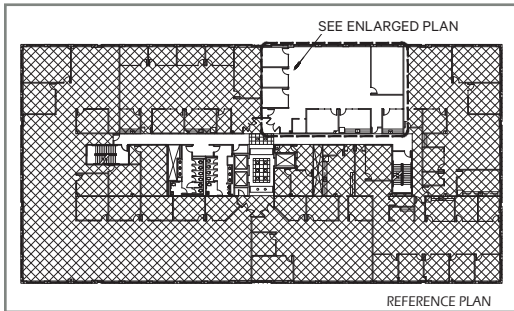

Flagler Center Floorplan

12926 GRAN BAY PARKWAY | JACKSONVILLE, FL 32258

DRAWING NOT TO SCALE

Lakeside V
Suite 310 | ±3,682 RSF

For Leasing Information, Please Contact:

Oliver Barakat (904) 630 6346

Billy Kuntz (904) 630 6350