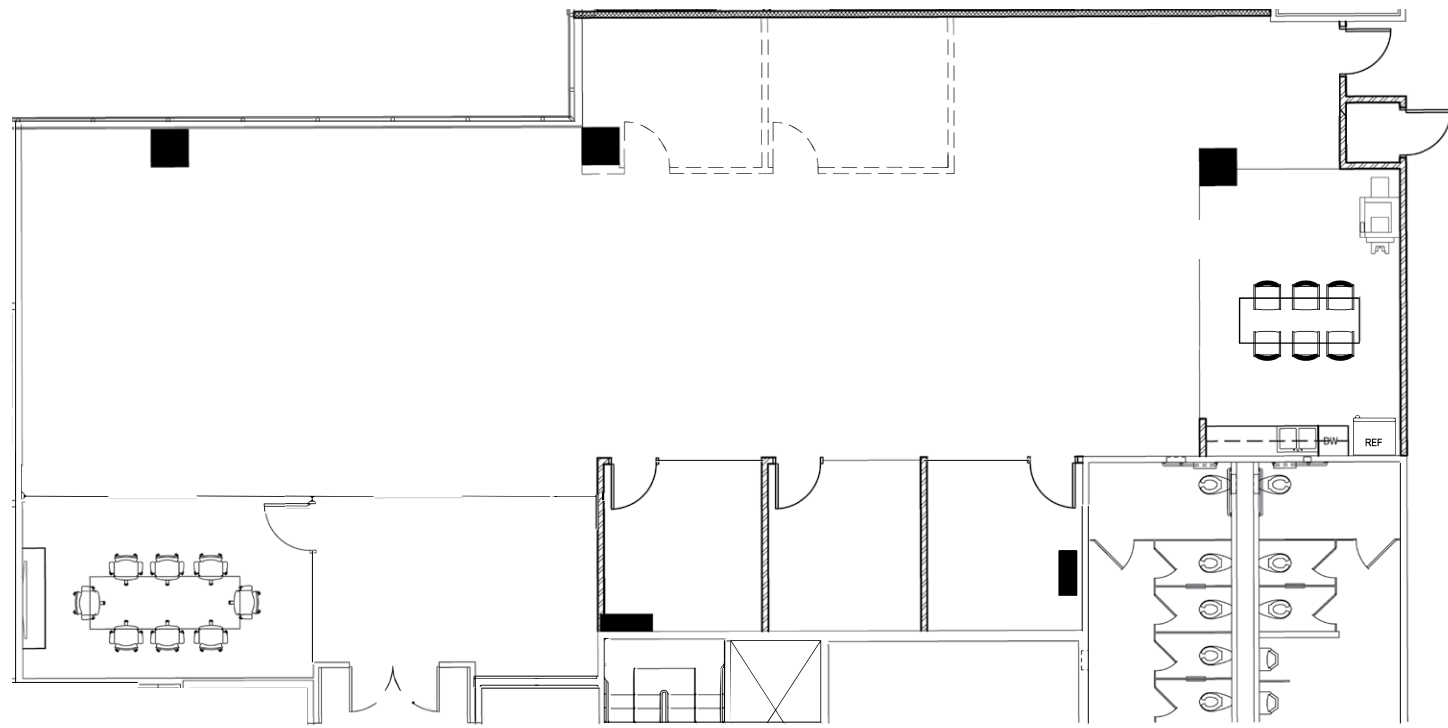

4600

e. washington

PHOENIX, ARIZONA 85034

SUITE 400 | ±4,097 RSF

CHRIS WALKER
Executive Managing Director
+ 1 602 224 4466
chris.walker@cushwake.com

MIKE BEALL
Executive Managing Director
+ 1 602 224 4426
mike.beall@cushwake.com