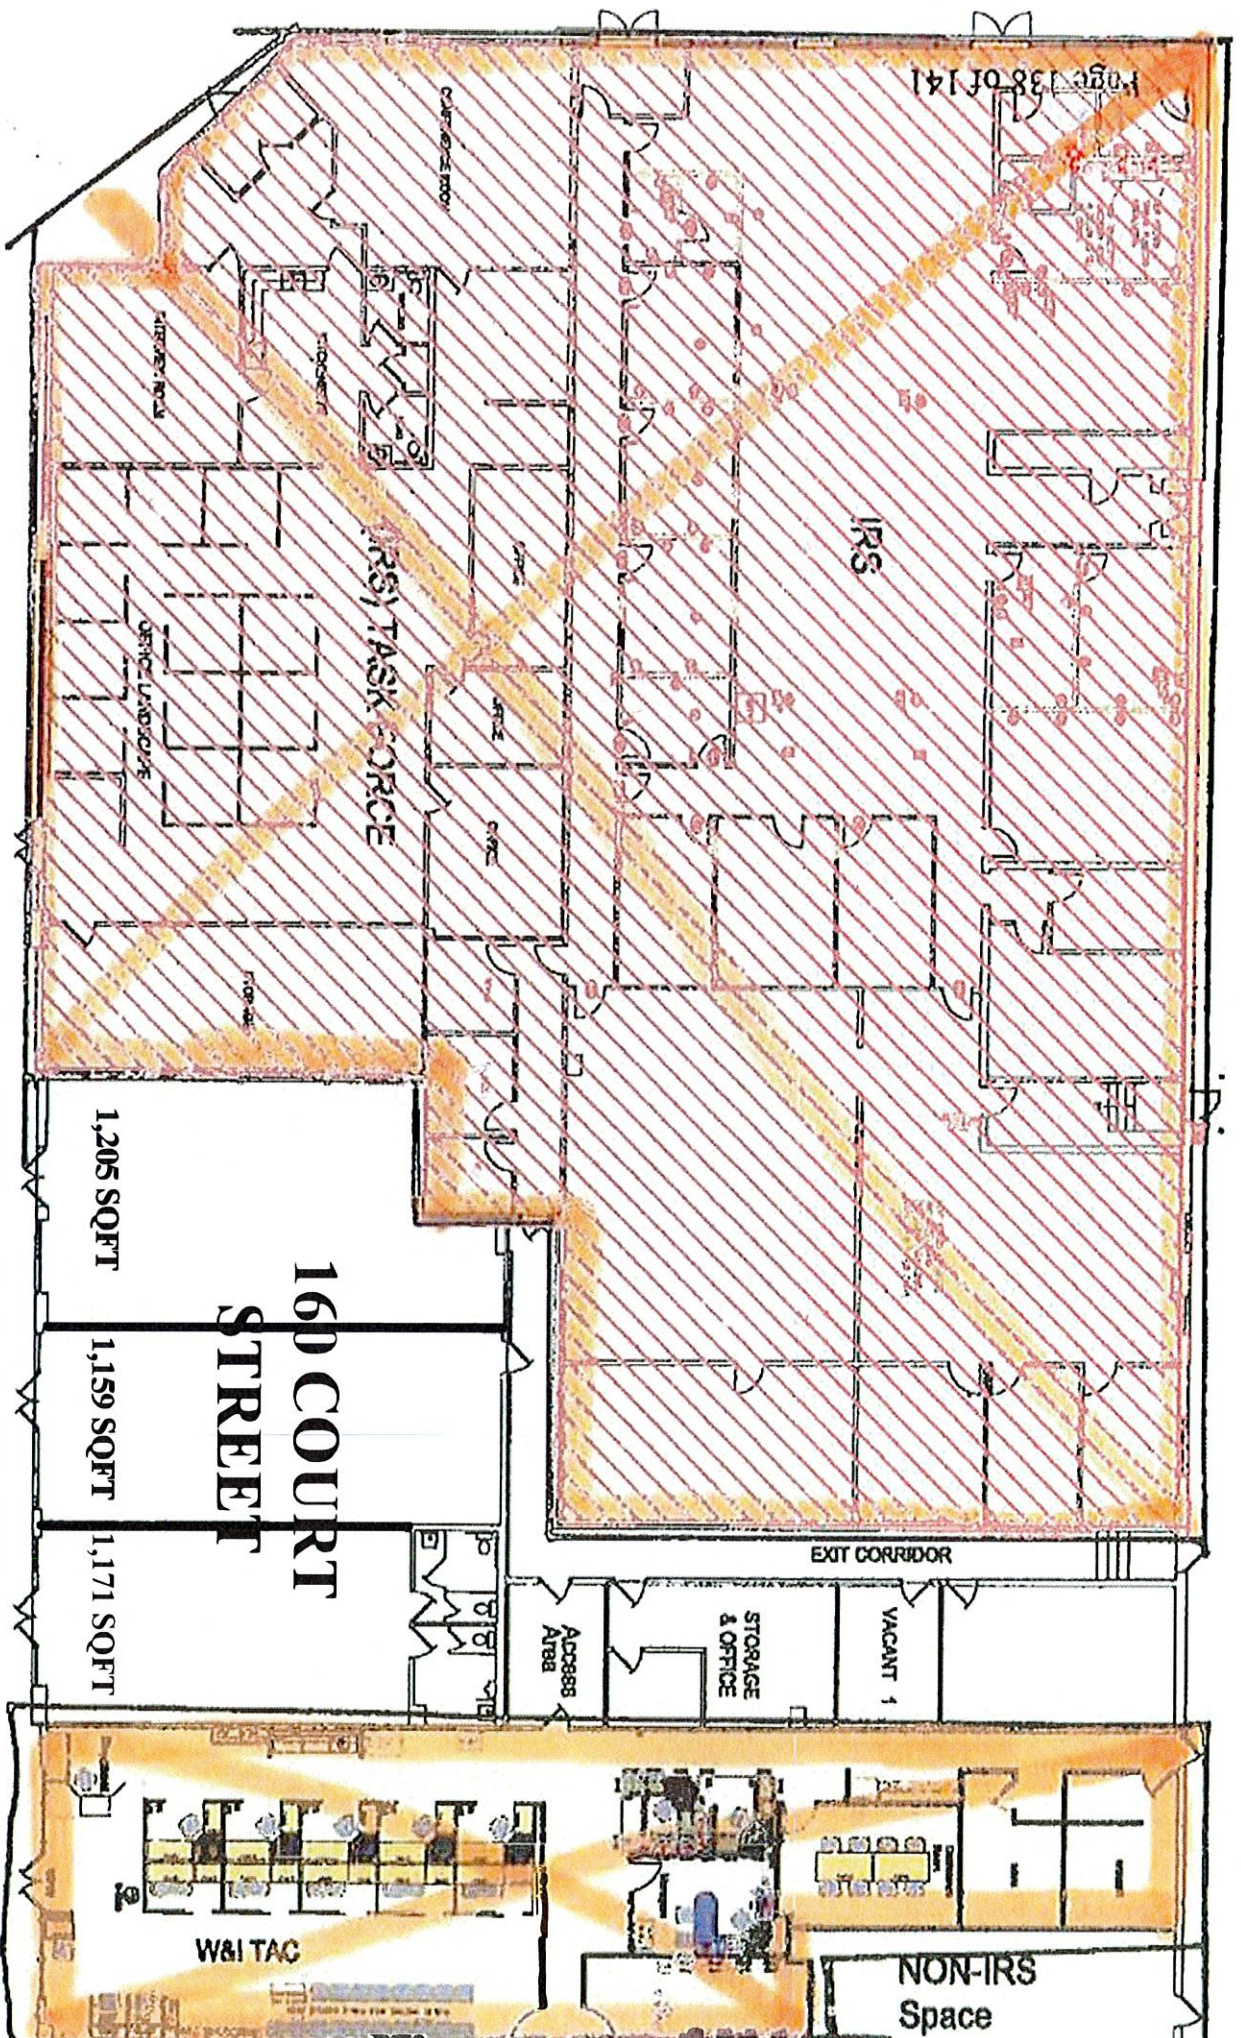

6,643.89 TRX

Total Square Footage for 160 = 3,535

3535 TSF