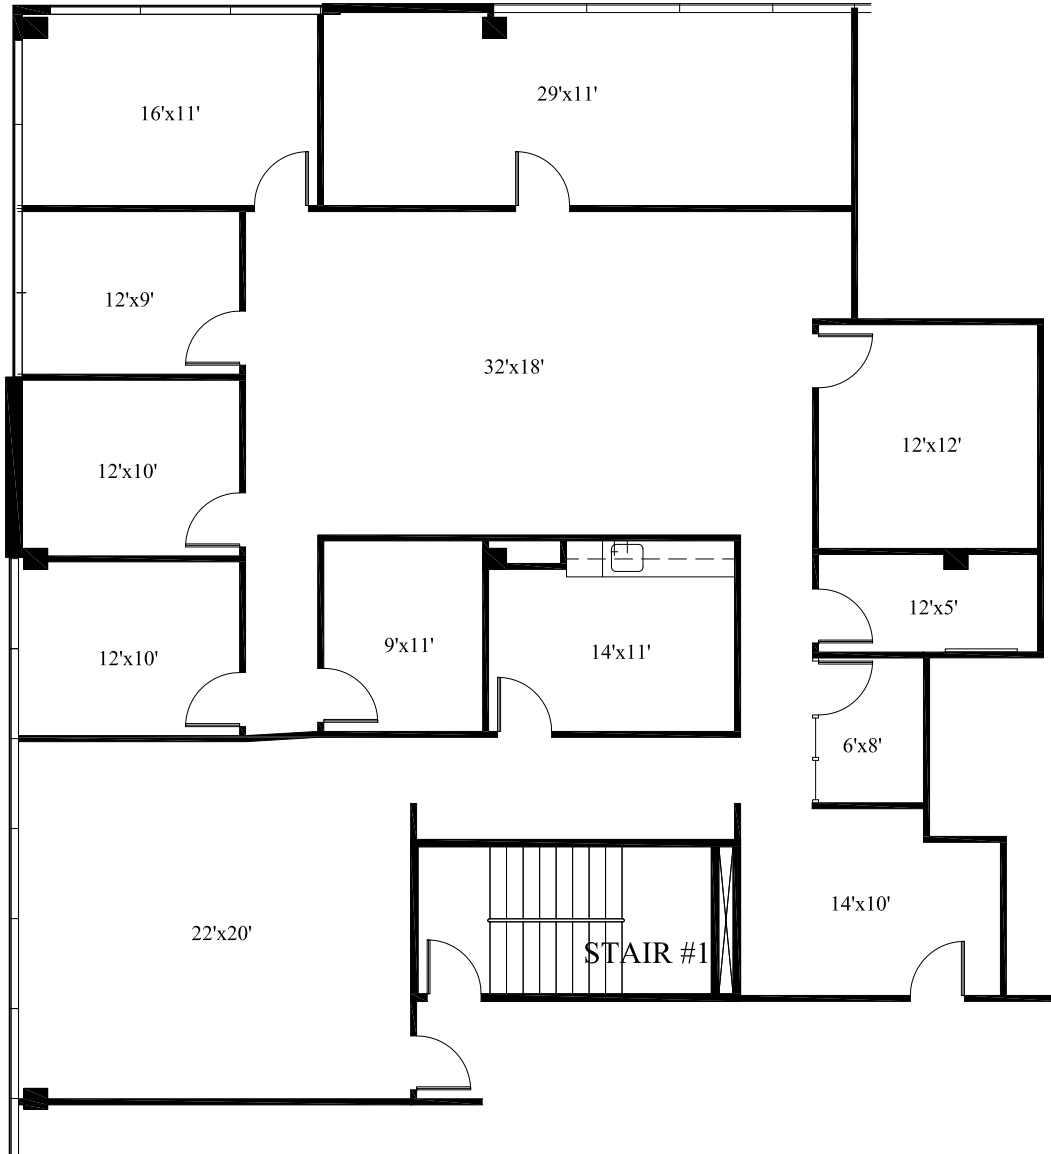

GRAYMARK OFFICE BUILDING

16801 Addison Rd., Addison, Texas

SUITE 425
3,380 RSF

4TH FLOOR

Scale: 3/32"=1'-0"

All dimensions and square footages are approximate.

November 6, 2019