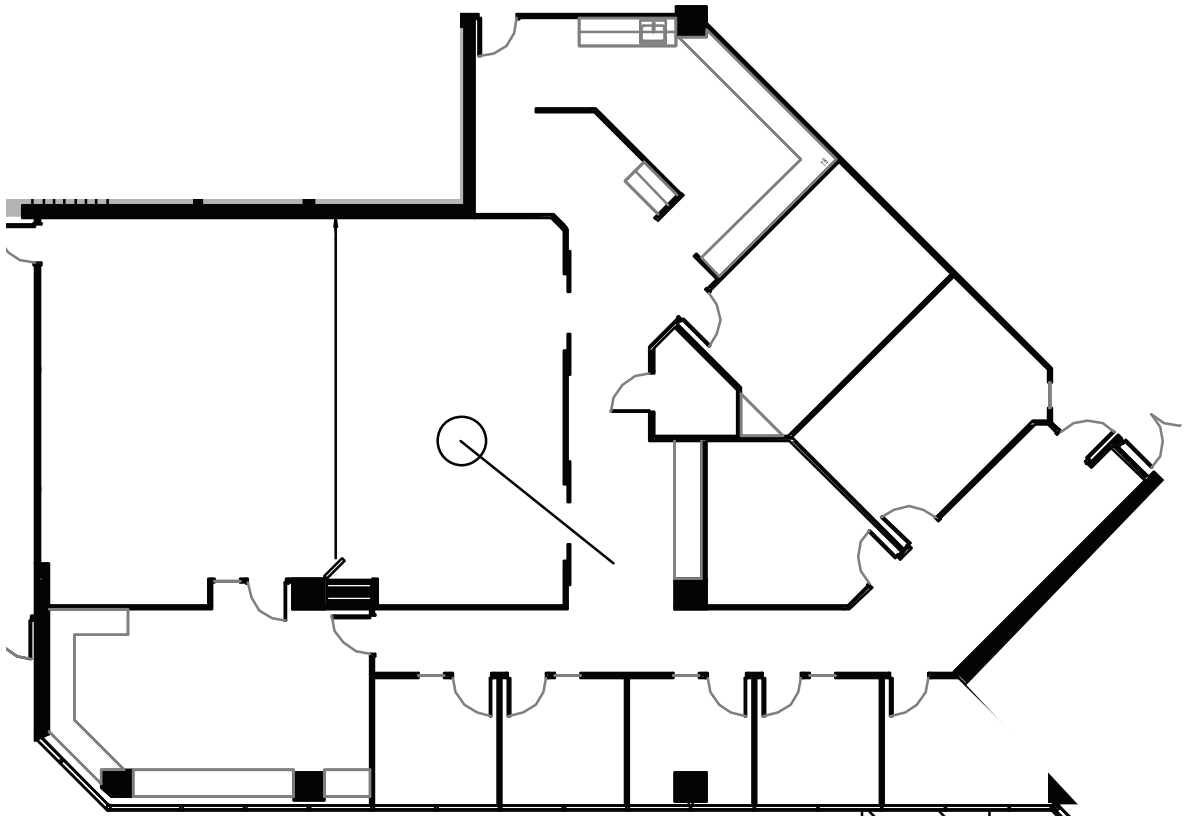

Suite 110 - 4,906 RSF

W. RYAN STOUT
Managing Director
(303) 813 6448
ryan.stout@cushwake.com

ZACHARY T. WILLIAMS
Director
(303) 813 6474
zach.williams@cushwake.com

CAITLIN I. ELLENSON
Director
(303) 312 1914
caitlin.ellenson@cushwake.com