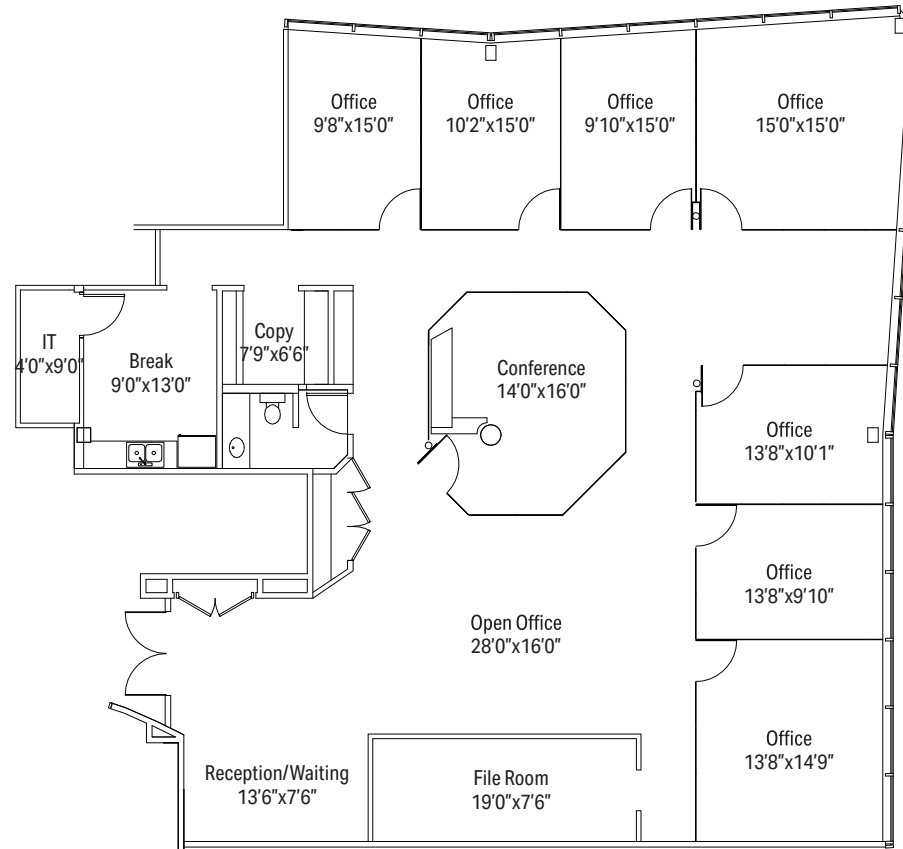

Building IV

2201 Waukegan Road

BANNOCKBURN
LAKES

Suite 260 | 3,755 RSF

Chris Cummins
Managing Director
chris.cummins@jll.com
312 399 6903

Julie Koelzer
Vice President
julie.koelzer@jll.com
847 612 5613