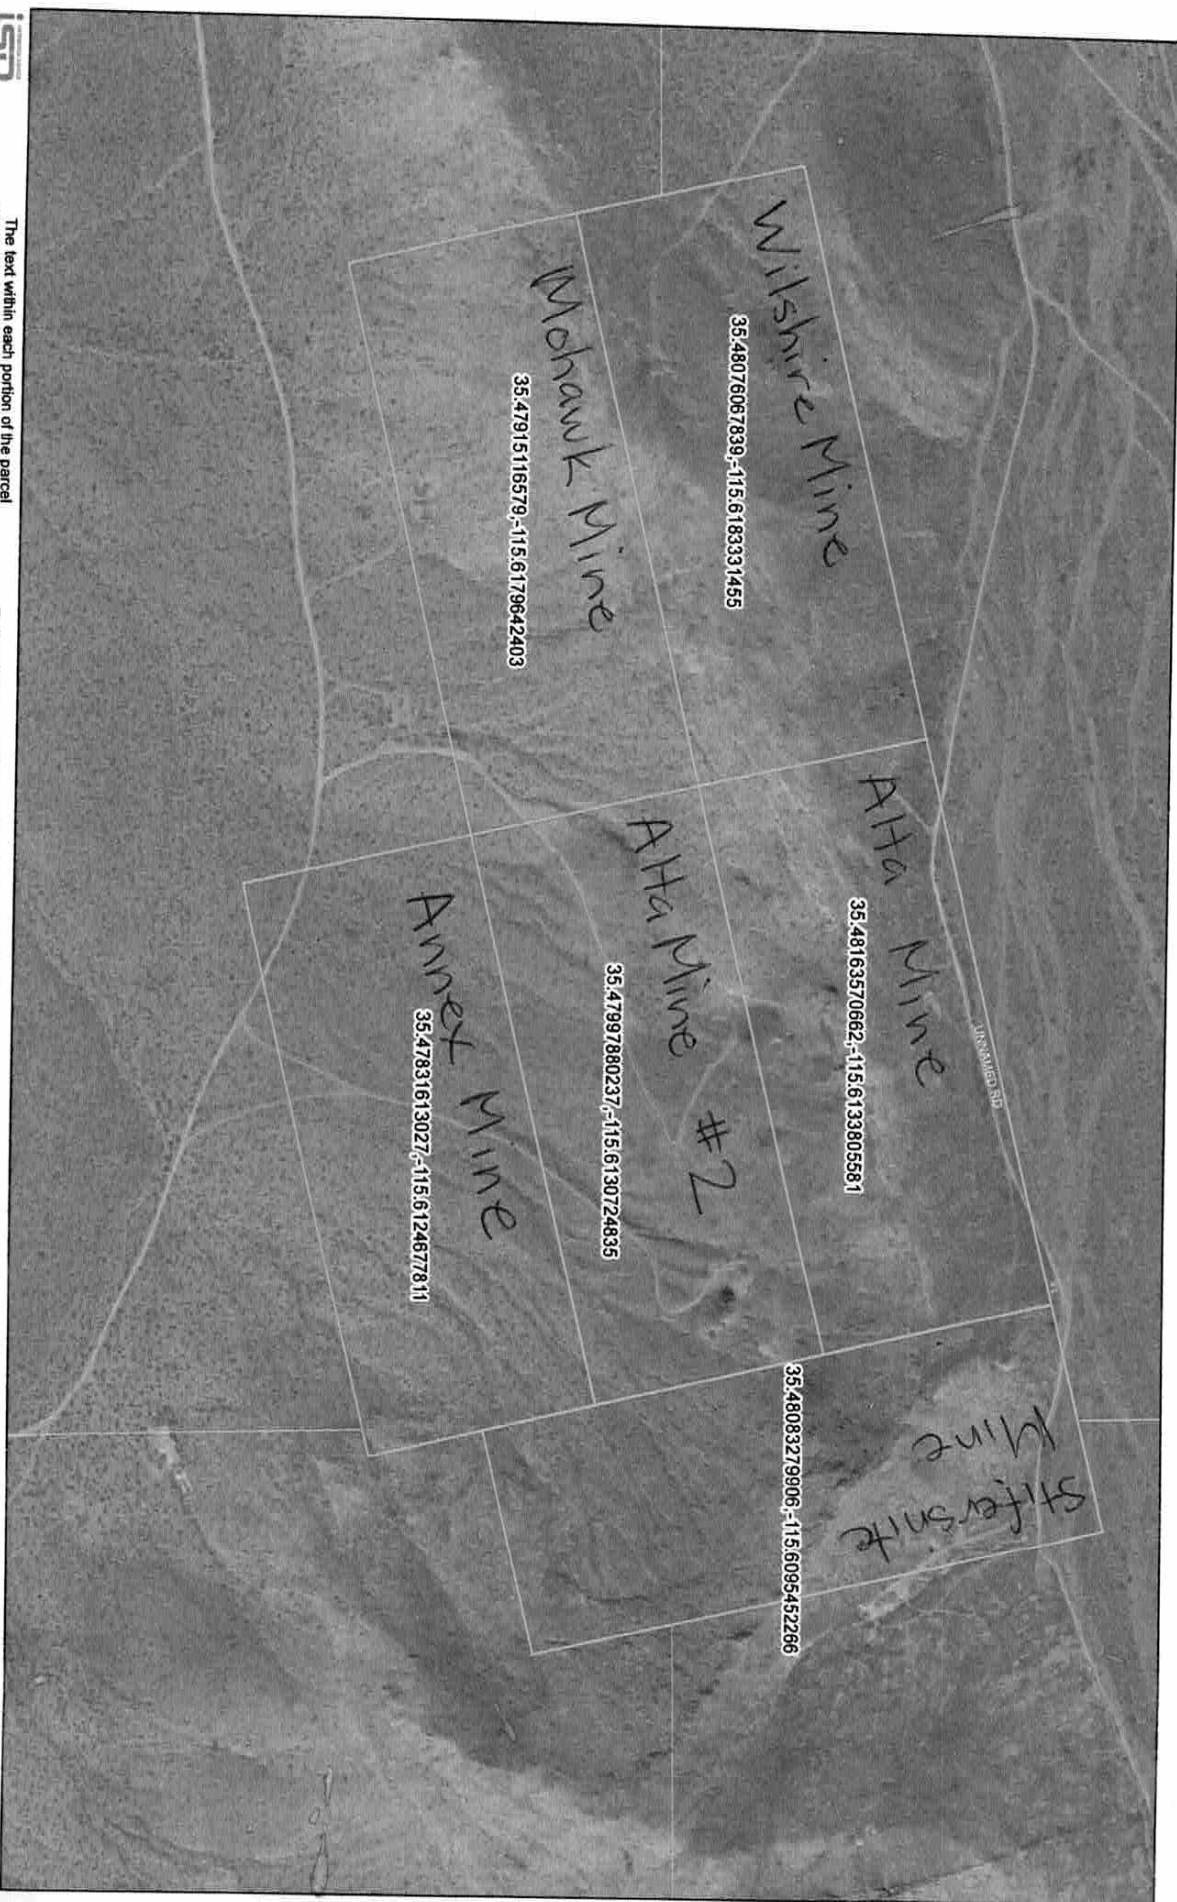

The text within each portion of the parcel is the lat-long coordinate for the approximate center of that portion

DETAIL MAP FOR PARCEL 0572-061-09

Parcel Boundaries

Parcel 0572-061-09

123.96 acres