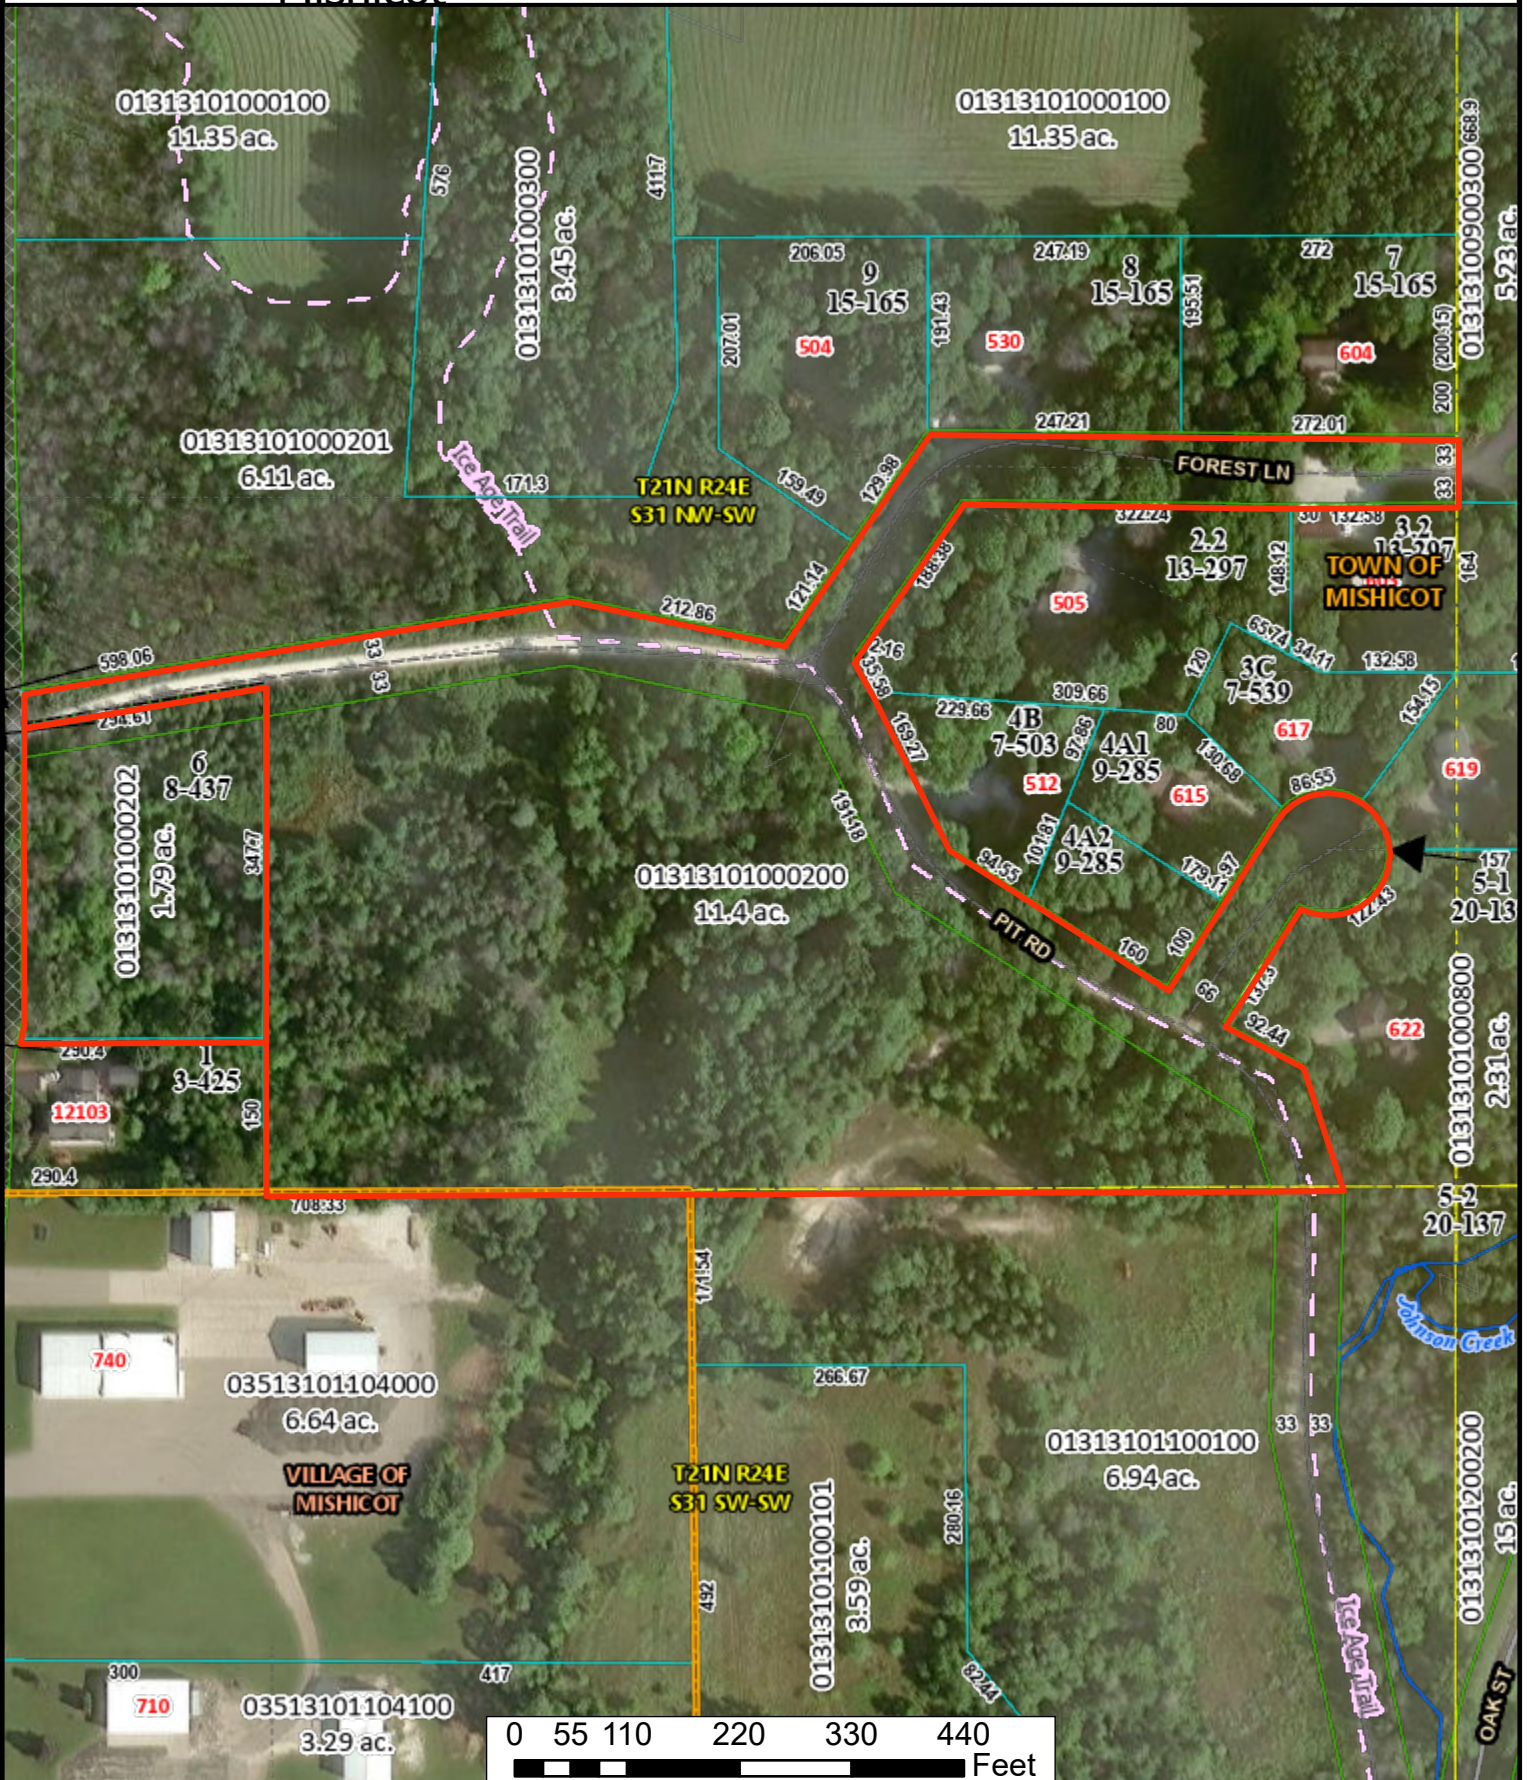

# 13.19 Acres Pit Rd & Forest Ln Town of Mishicot

Author:  
Date Printed: 6/19/2026

The burden for determining fitness for use rests entirely upon the user of this website. Manitowoc County and its co-producers will not be liable in any way for accuracy of the data and they assume no responsibility for direct, indirect, consequential, or other damages.