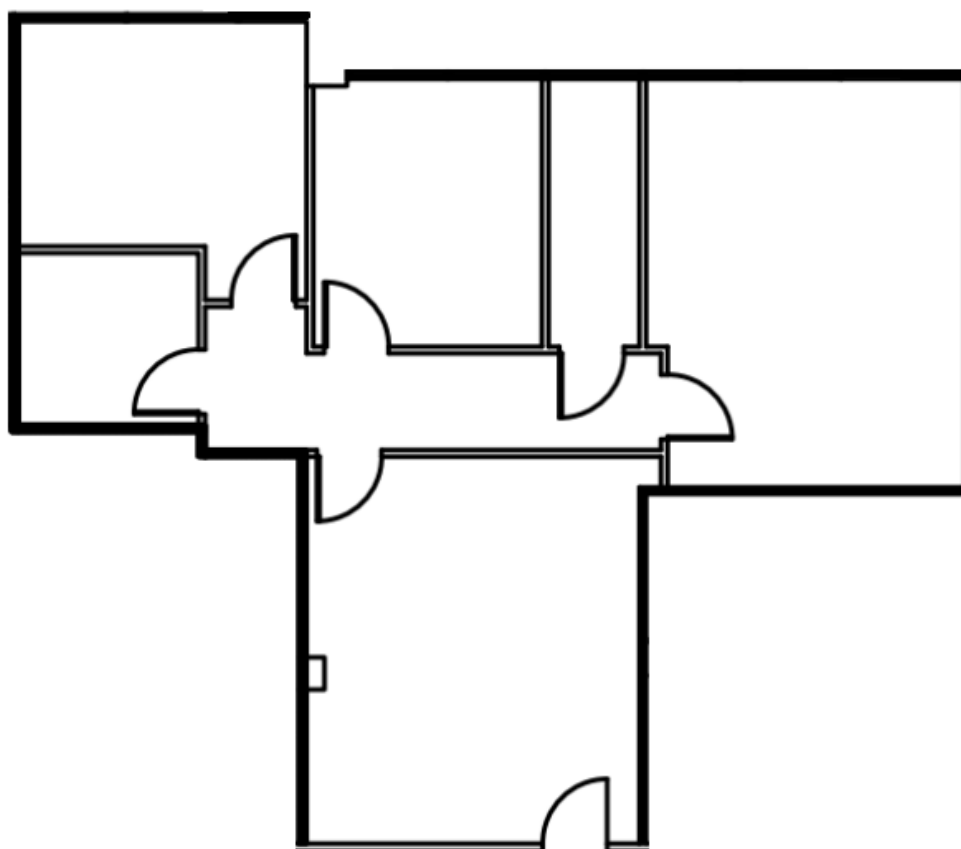

WINTHROP
REALTY GROUP

15840 FM 529
Suite 211B – 1,282 SF

- Layout: reception, storage, two private offices, conference room
- Price: \$2,136.67 /month (\$20/SF annually)
- Rent type: full-service gross, base year stop