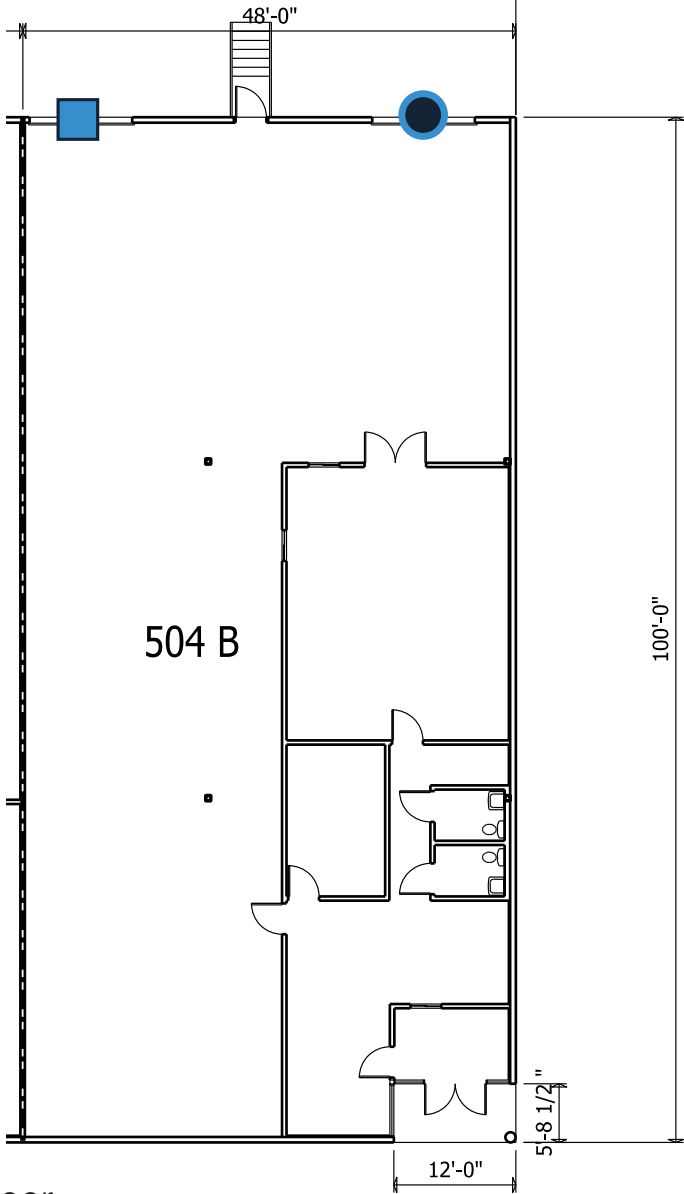

504 - SUITE B

± 4,800 TOTAL SF AVAILABLE

±3,298 SF WAREHOUSE SPACE

±1,502 SF OFFICE SPACE

23' CLEAR HEIGHT

1 DOCK HIGH DOOR

1 DRIVE-IN DOOR

- = dock high door
- = drive-in door