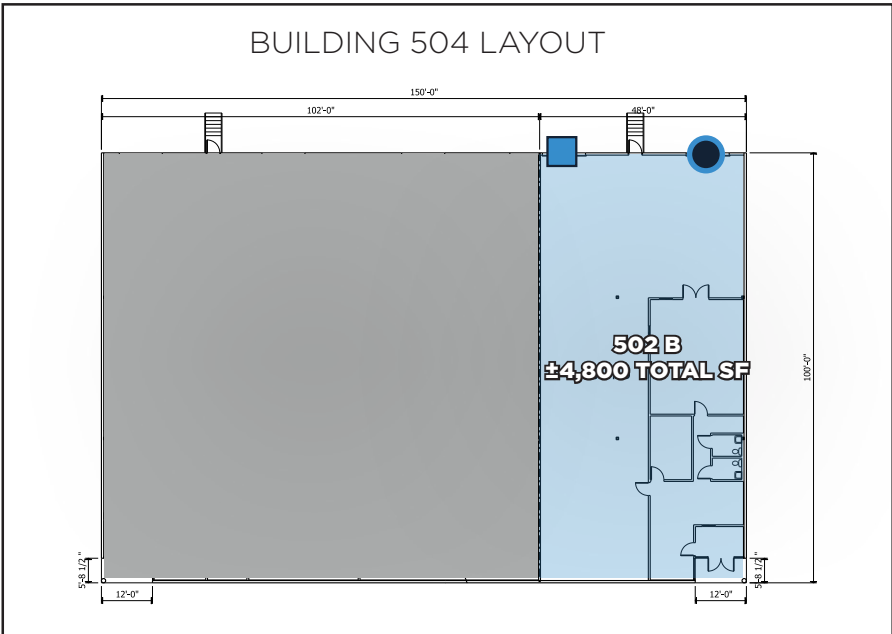

504 - SUITE B

± 4,800 TOTAL SF AVAILABLE

±3,298 SF WAREHOUSE SPACE

±1,502 SF OFFICE SPACE

23' CLEAR HEIGHT

1 DOCK HIGH DOOR

1 DRIVE-IN DOOR

- = dock high door
- = drive-in door