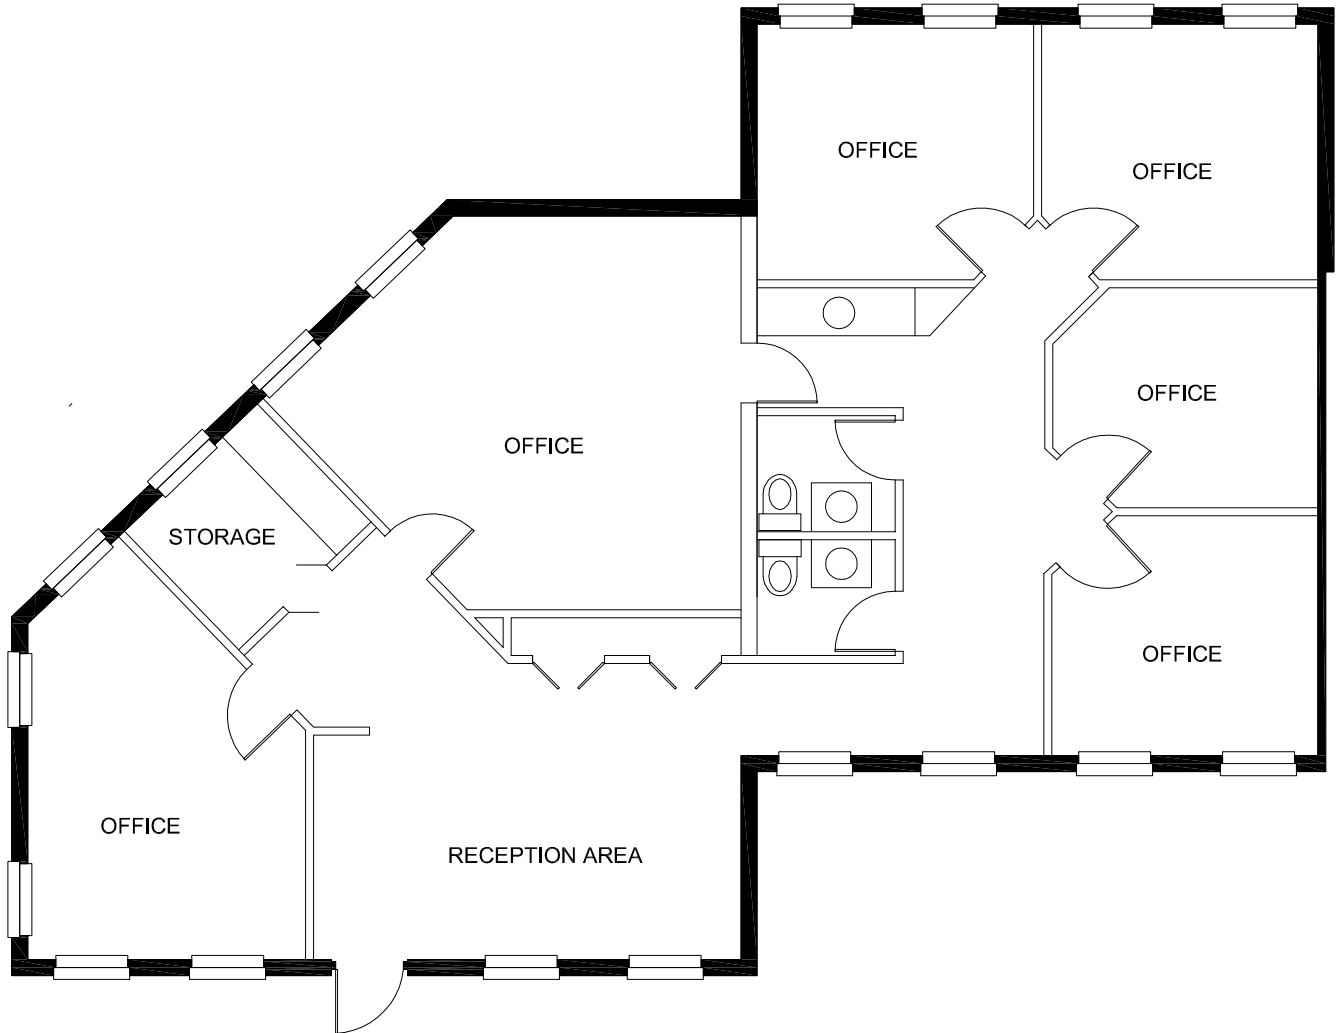

SUITE 5786

SCALE: 1/8" = 1'

SUMMIT PLACE OFFICE COMPLEX
5780 NORTH MESA
EL PASO, TX 79912