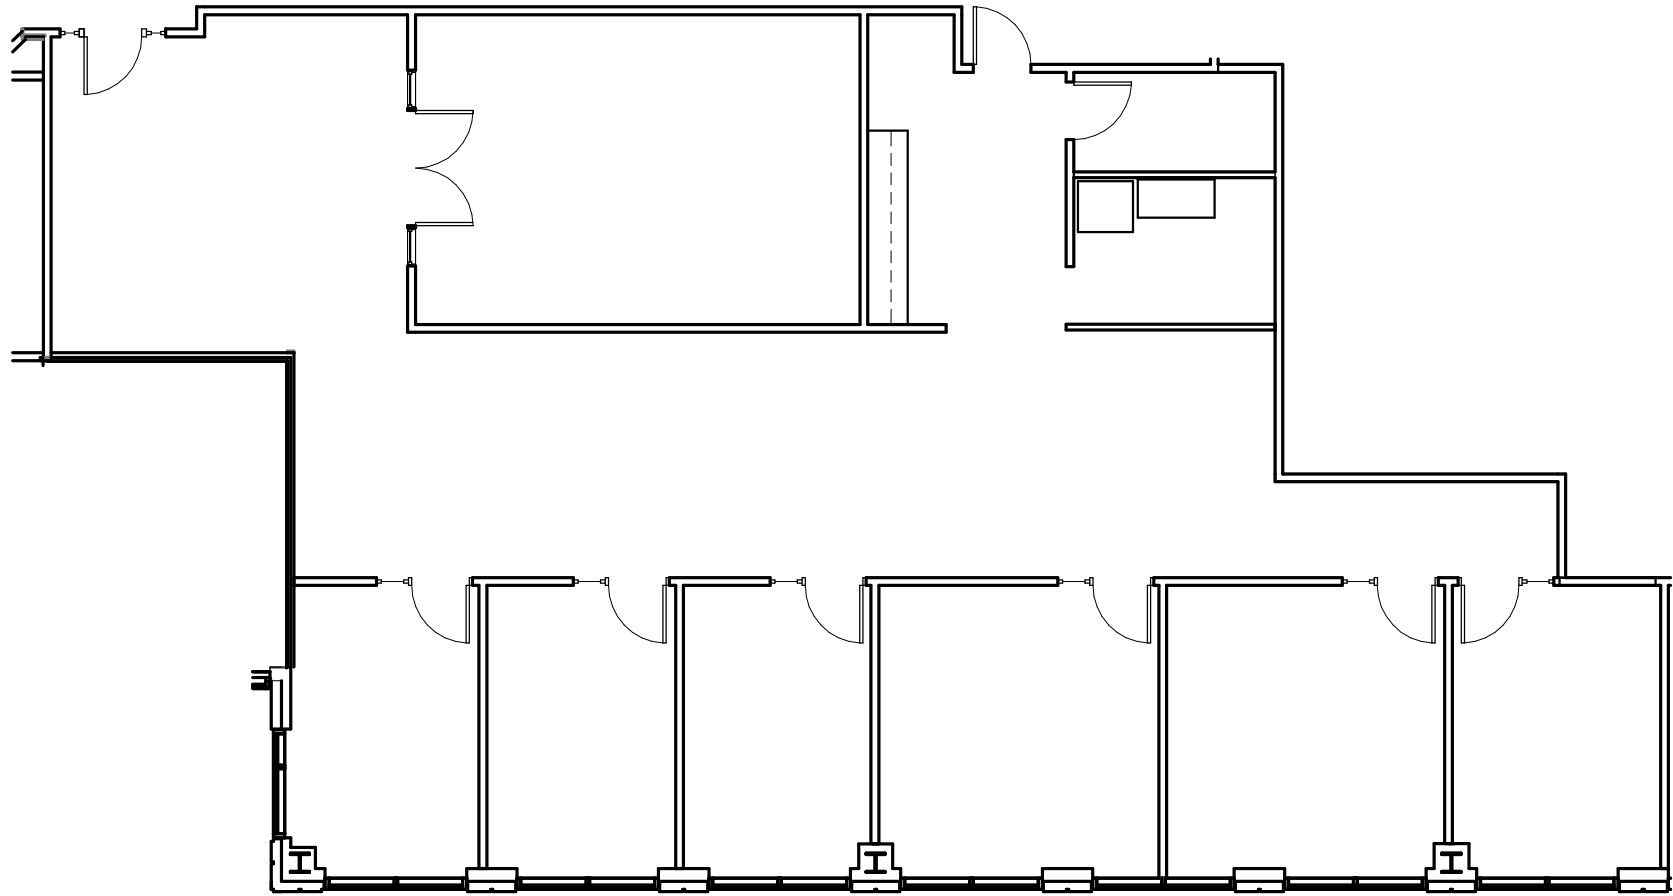

GLENLAKE ONE

4140 ParkLake Avenue | Raleigh

Suite 330 | 3,297 RSF

Disclaimer: The above floor plan is not to scale. The available space shown is believed to be correct but is subject to change.

JOHN HOGAN | 919-875-6617
JOHN.HOGAN@HIGHWOODS.COM