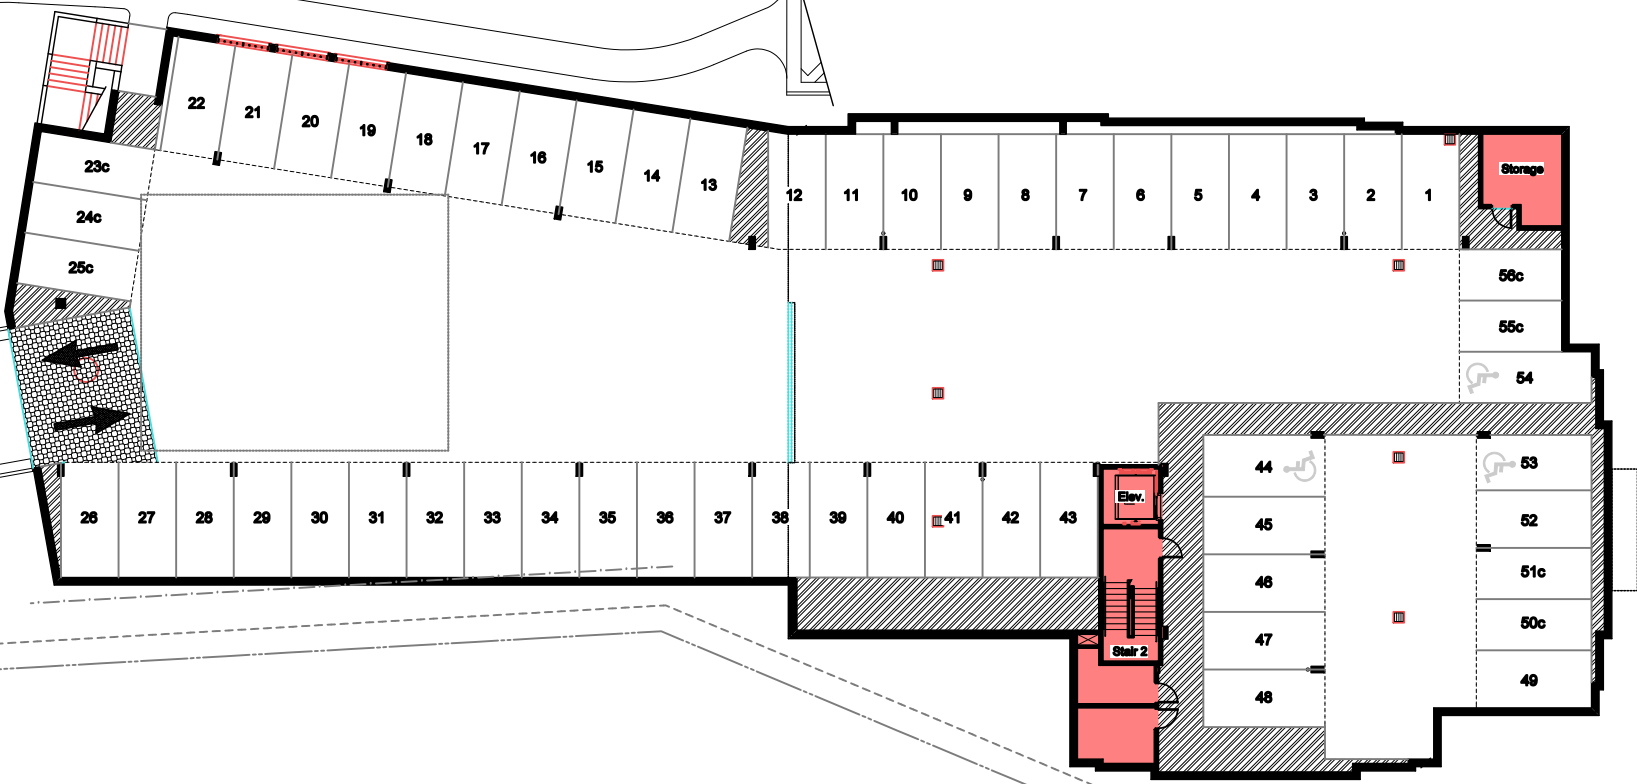

North Main Street

Violet Garden Walk

Basement Level
56 Parking Spaces