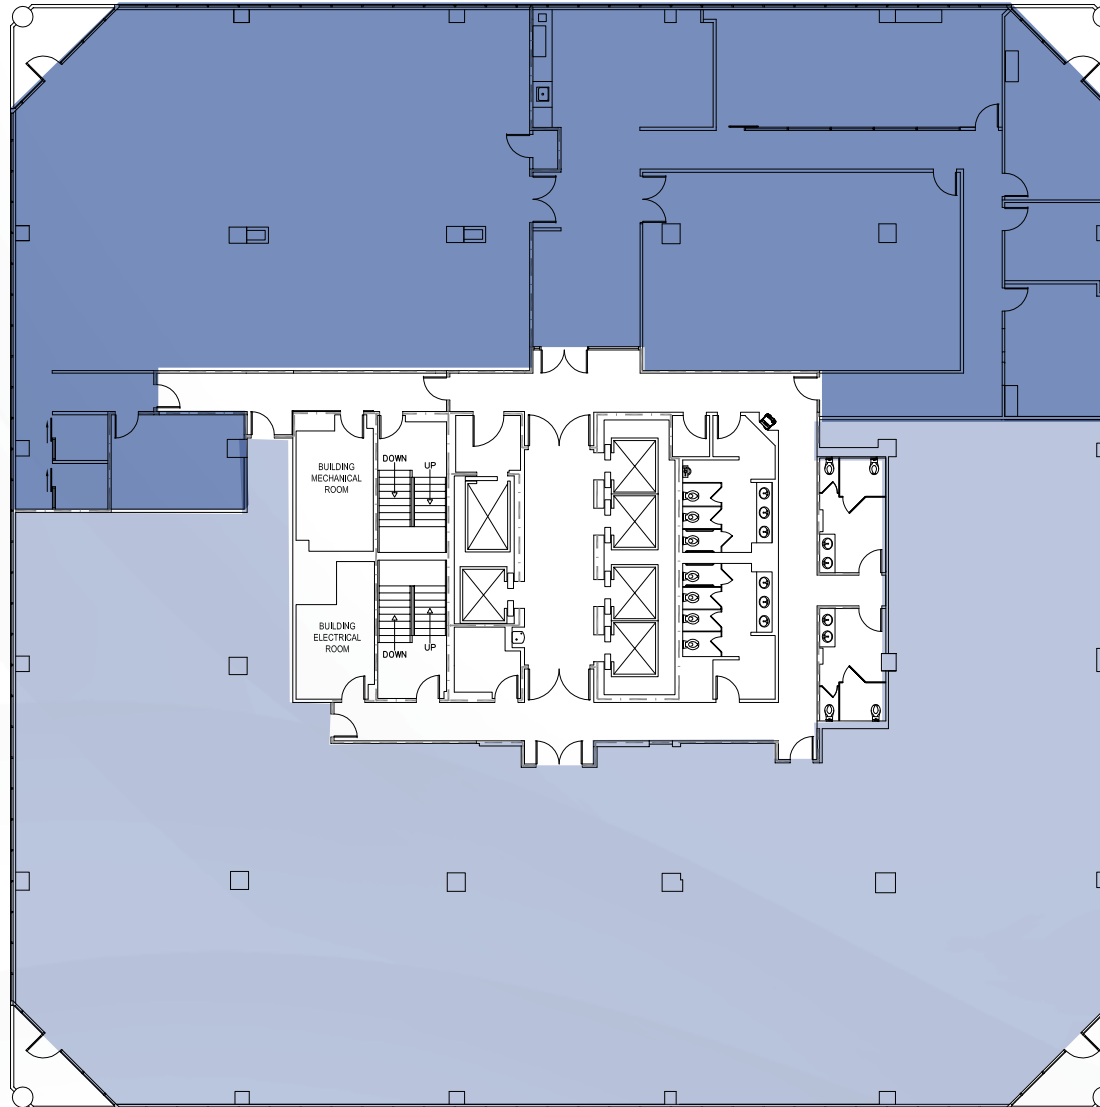

FLORIDA BLUE TOWER

9th Floor
Up to 20,277 RSF

Suite 900
8,331 SF

Suite 950
11,946 SF

Contact Us:

KELLEY MATHESON
Senior Vice President
T +1 813 273 8489
kelley.matheson@cbre.com

ROXANNE KEMPH
Senior Vice President
T +1 813 787 1068
roxanne.kemph@cbre.com