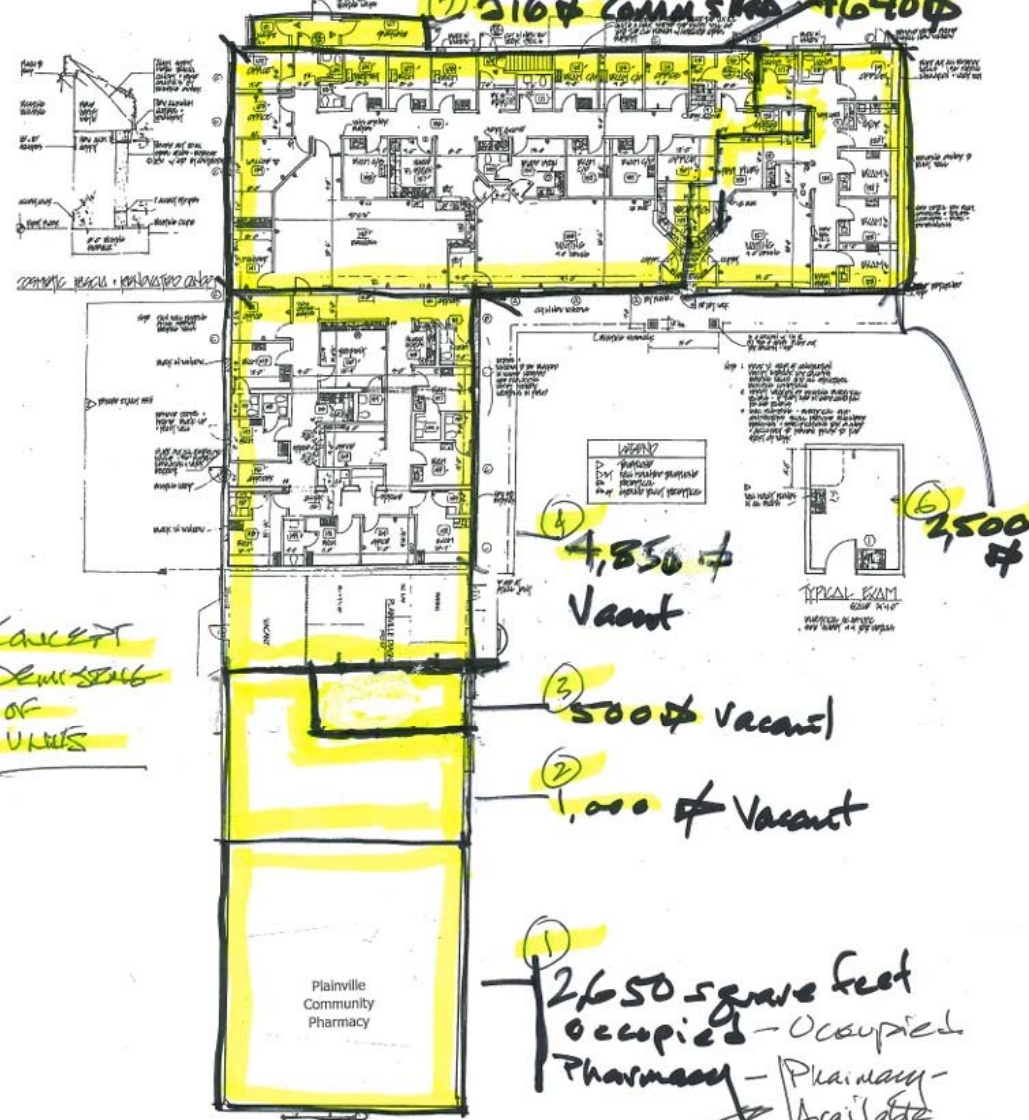

East Street

CONCEPT  
DEMONSTRATION  
OF  
UNITS

① 2,650 square feet  
Occupied - Occupied  
Pharmacy - Pharmacy -  
Available  
Occupied or Vacant  
at Owner's Discretion  
Leased.

- 1 - 2,650 sq
- 2 - 1,000 sq
- 3 - 500 sq
- 4 - 4,850 sq
- 5 - 4,640 sq
- 6 - 2,500 sq
- 7 - 210 sq

East Street

TOTAL SQUARE FEET 16,136 sq  
AT OWNER'S DISCRETION 16,136 sq