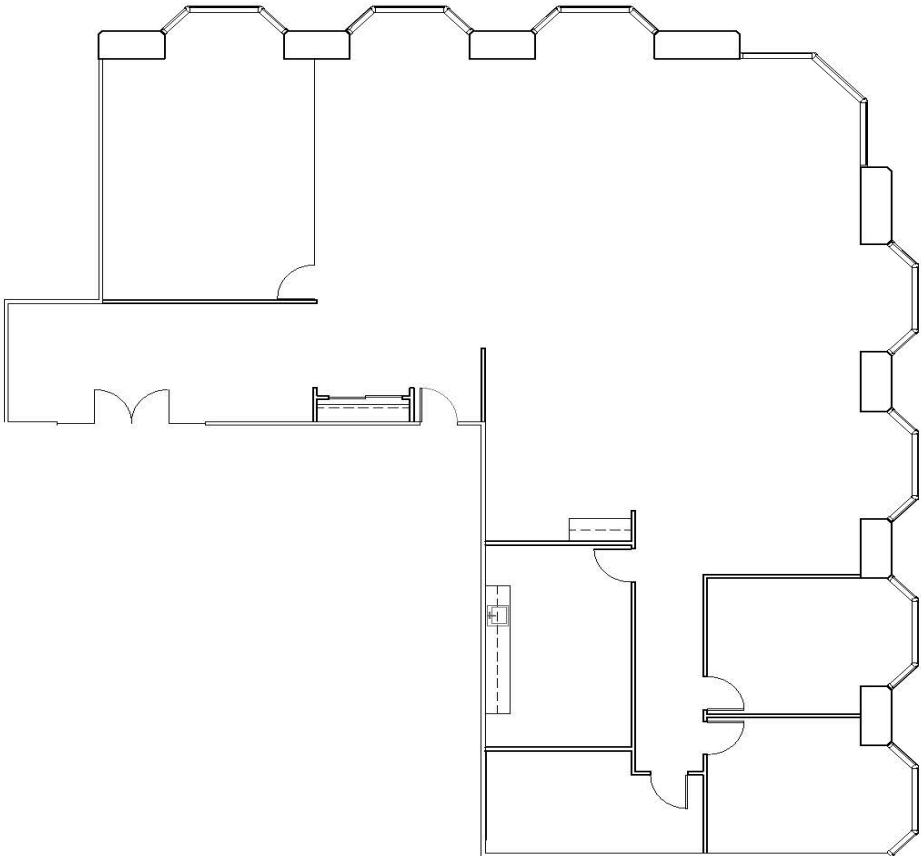

S FINANCIAL PLACE

SUITE 1800

4,481 RSF

Mike Curran
mike.curran@jll.com
312 228 2079

Belle Spinell
312 245 4812
isabella.spinell@jll.com

BEACON
CAPITAL PARTNERS