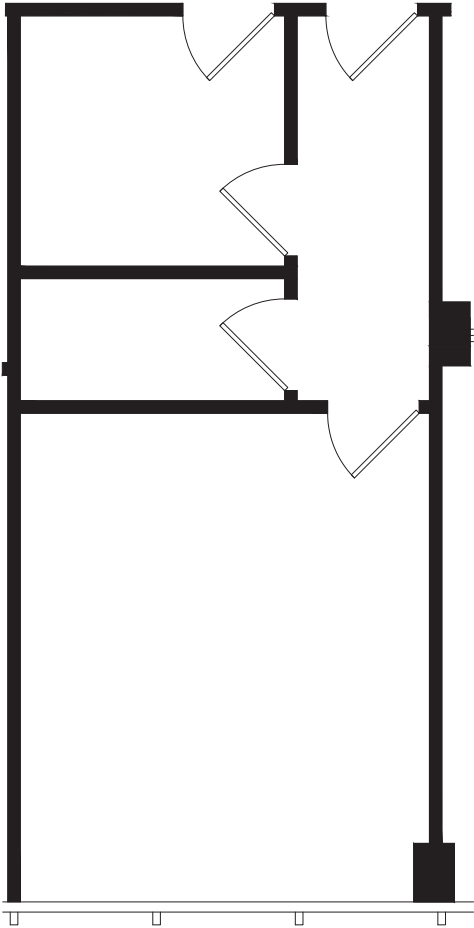

THE 130 BUILDING

130 S BEMISTON AVE, CLAYTON, MO 63105

SANSONE
group

PARTIAL SEVENTH FLOOR PLAN SUITE 703 | 476 RSF