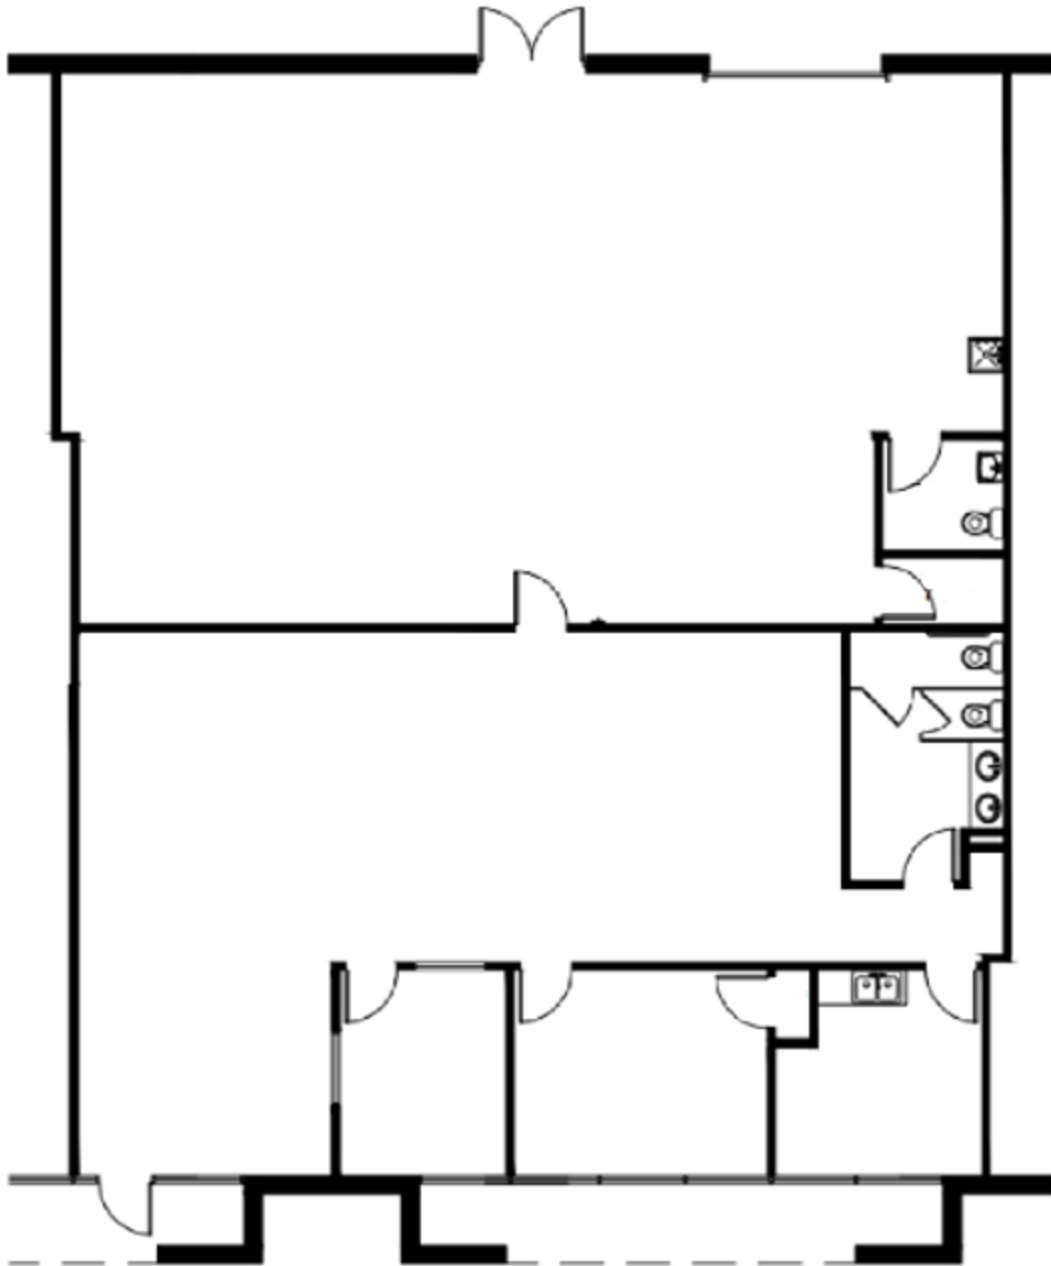

Springlake Business Center

±3,506 SF

12801 N Stemmons, Suite 803, Farmers Branch, TX 75234

(469) 549-3578

SPACE TO GROW