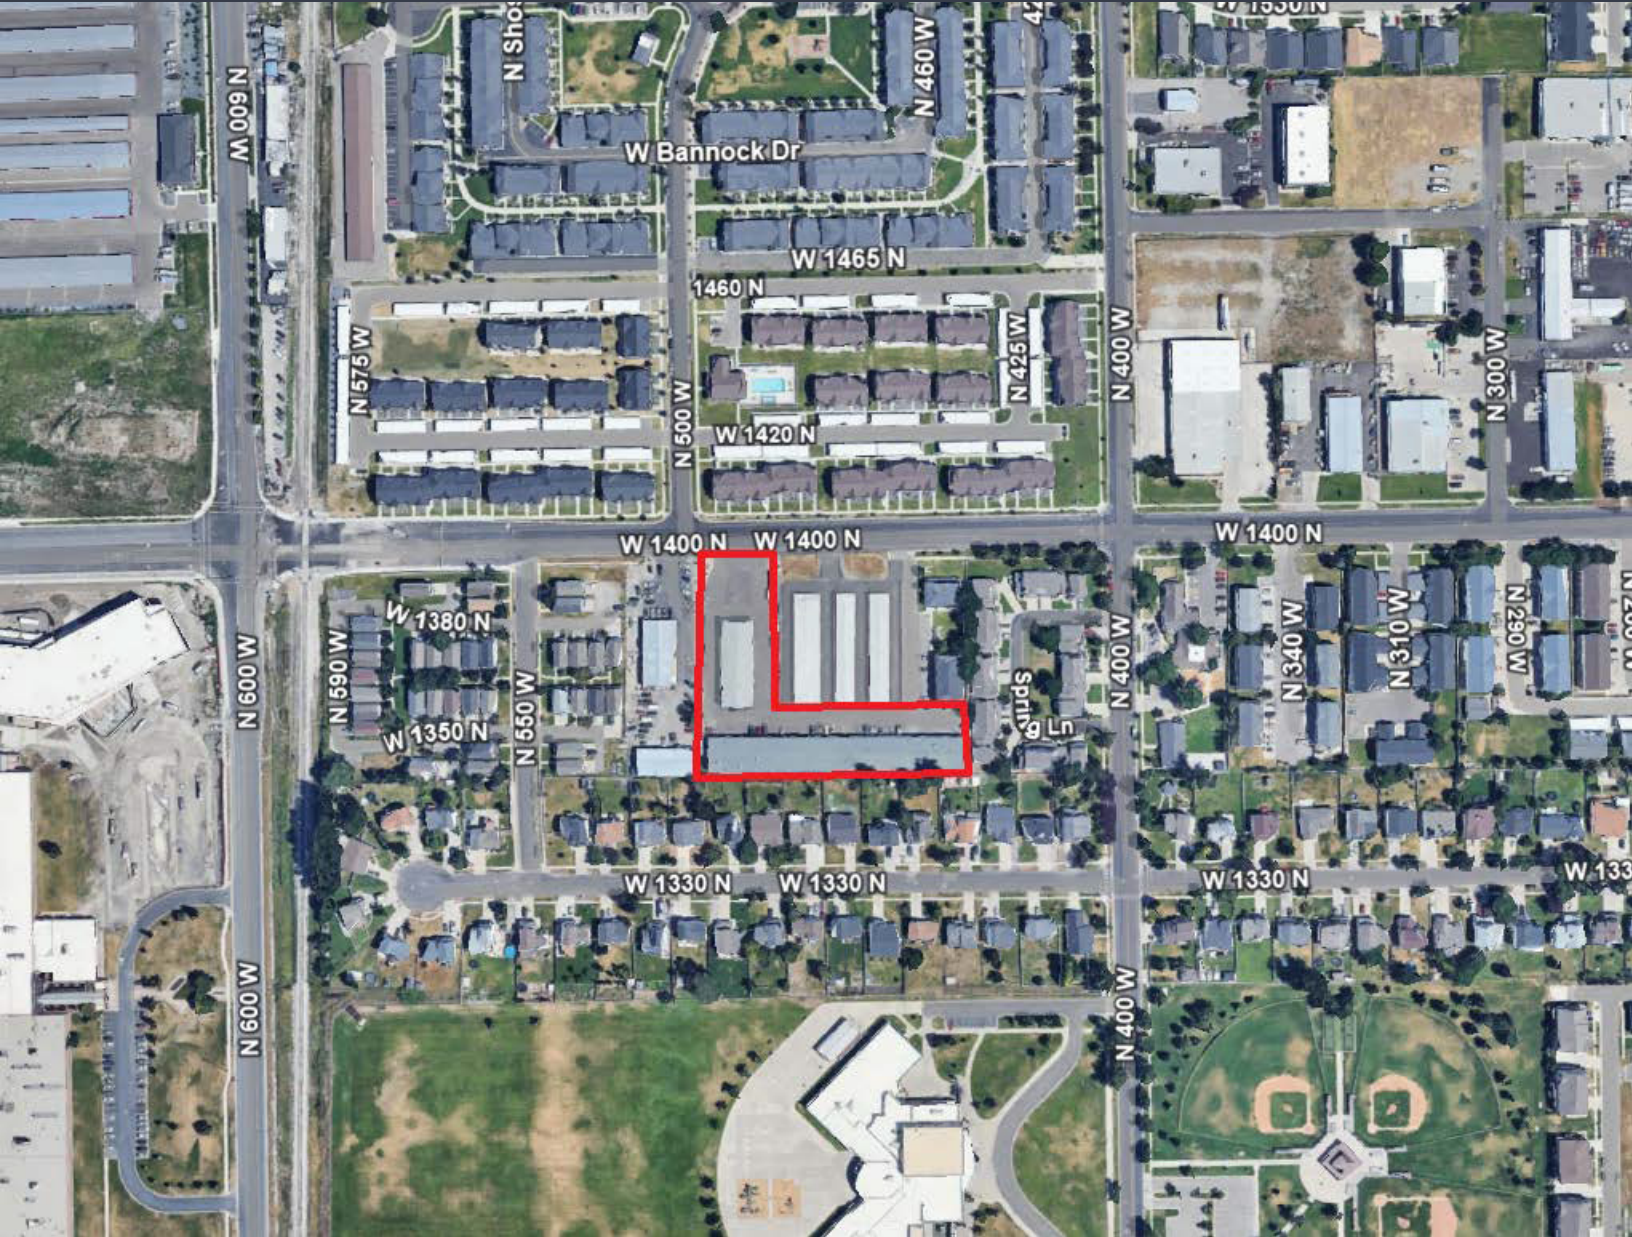

HIGH BRIDGE
COMMERCIAL REAL ESTATE

FOR LEASE

LOGAN PINES INDUSTRIAL

430-480 West 1400 North, Logan, UT 84321

MAP

Rob Lindsey

Principal Broker

801-941-1064

rob@highbridgecomre.com

Brandon Lindsey

Vice President

435-237-1750

brandon@highbridgecomre.com

No warranty or representation, express or implied, is made to the accuracy or completeness of the information contained herein, and same is submitted subject to errors, omissions, change of price, rental or other conditions, withdrawal without notice, and to any special listing conditions imposed by the property owner(s). As applicable, we make no representation as to the condition of the property (or properties) in question.