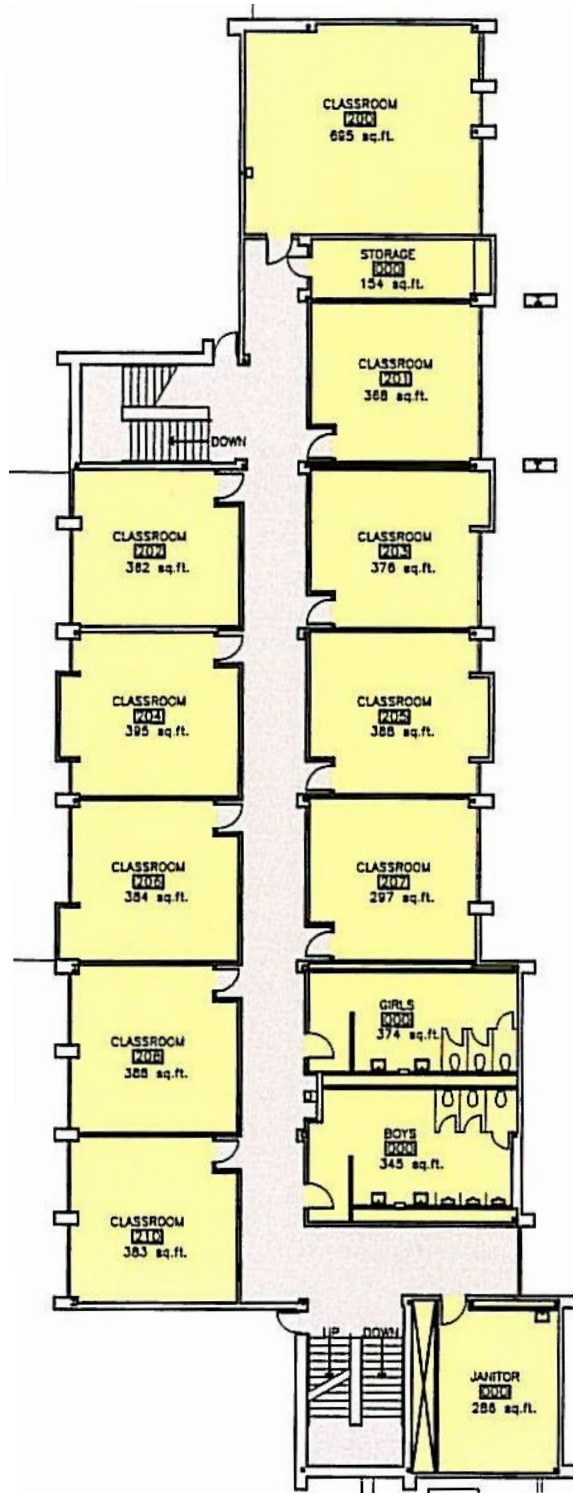

FLOOR PLAN

5,794 SF Total

FOR MORE INFORMATION:

David Larden

972.661.1810

rentals@templeshalomdallas.org