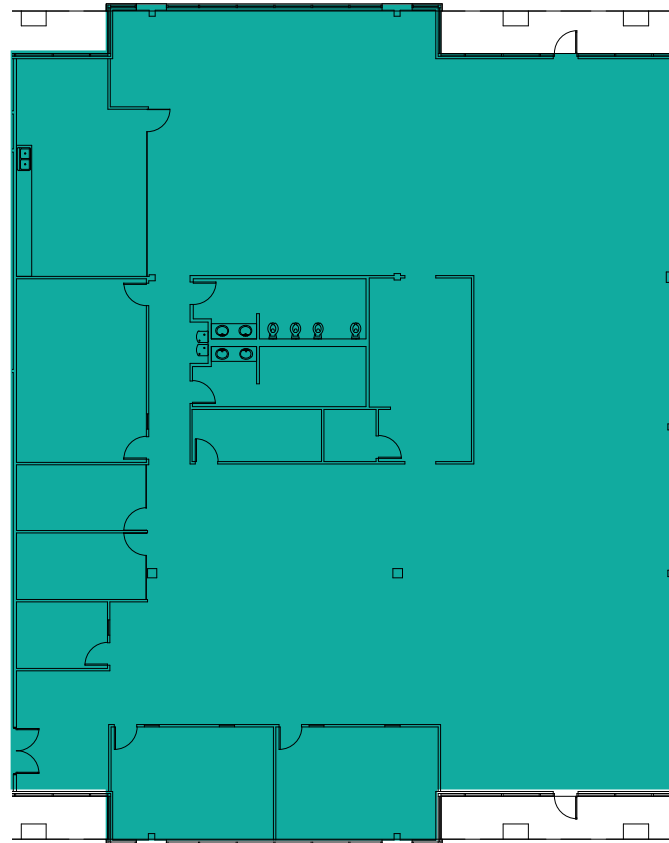

222 CHASTAIN MEADOWS

Suite 300 | 9,955 RSF

Key Plan

Michael Howell
mhowell@lpc.com
404.926.1640

Gil Russell
grussell@lpc.com
404.947.7122

Robert deGolian
rdegolian@lpc.com
678.498.7683