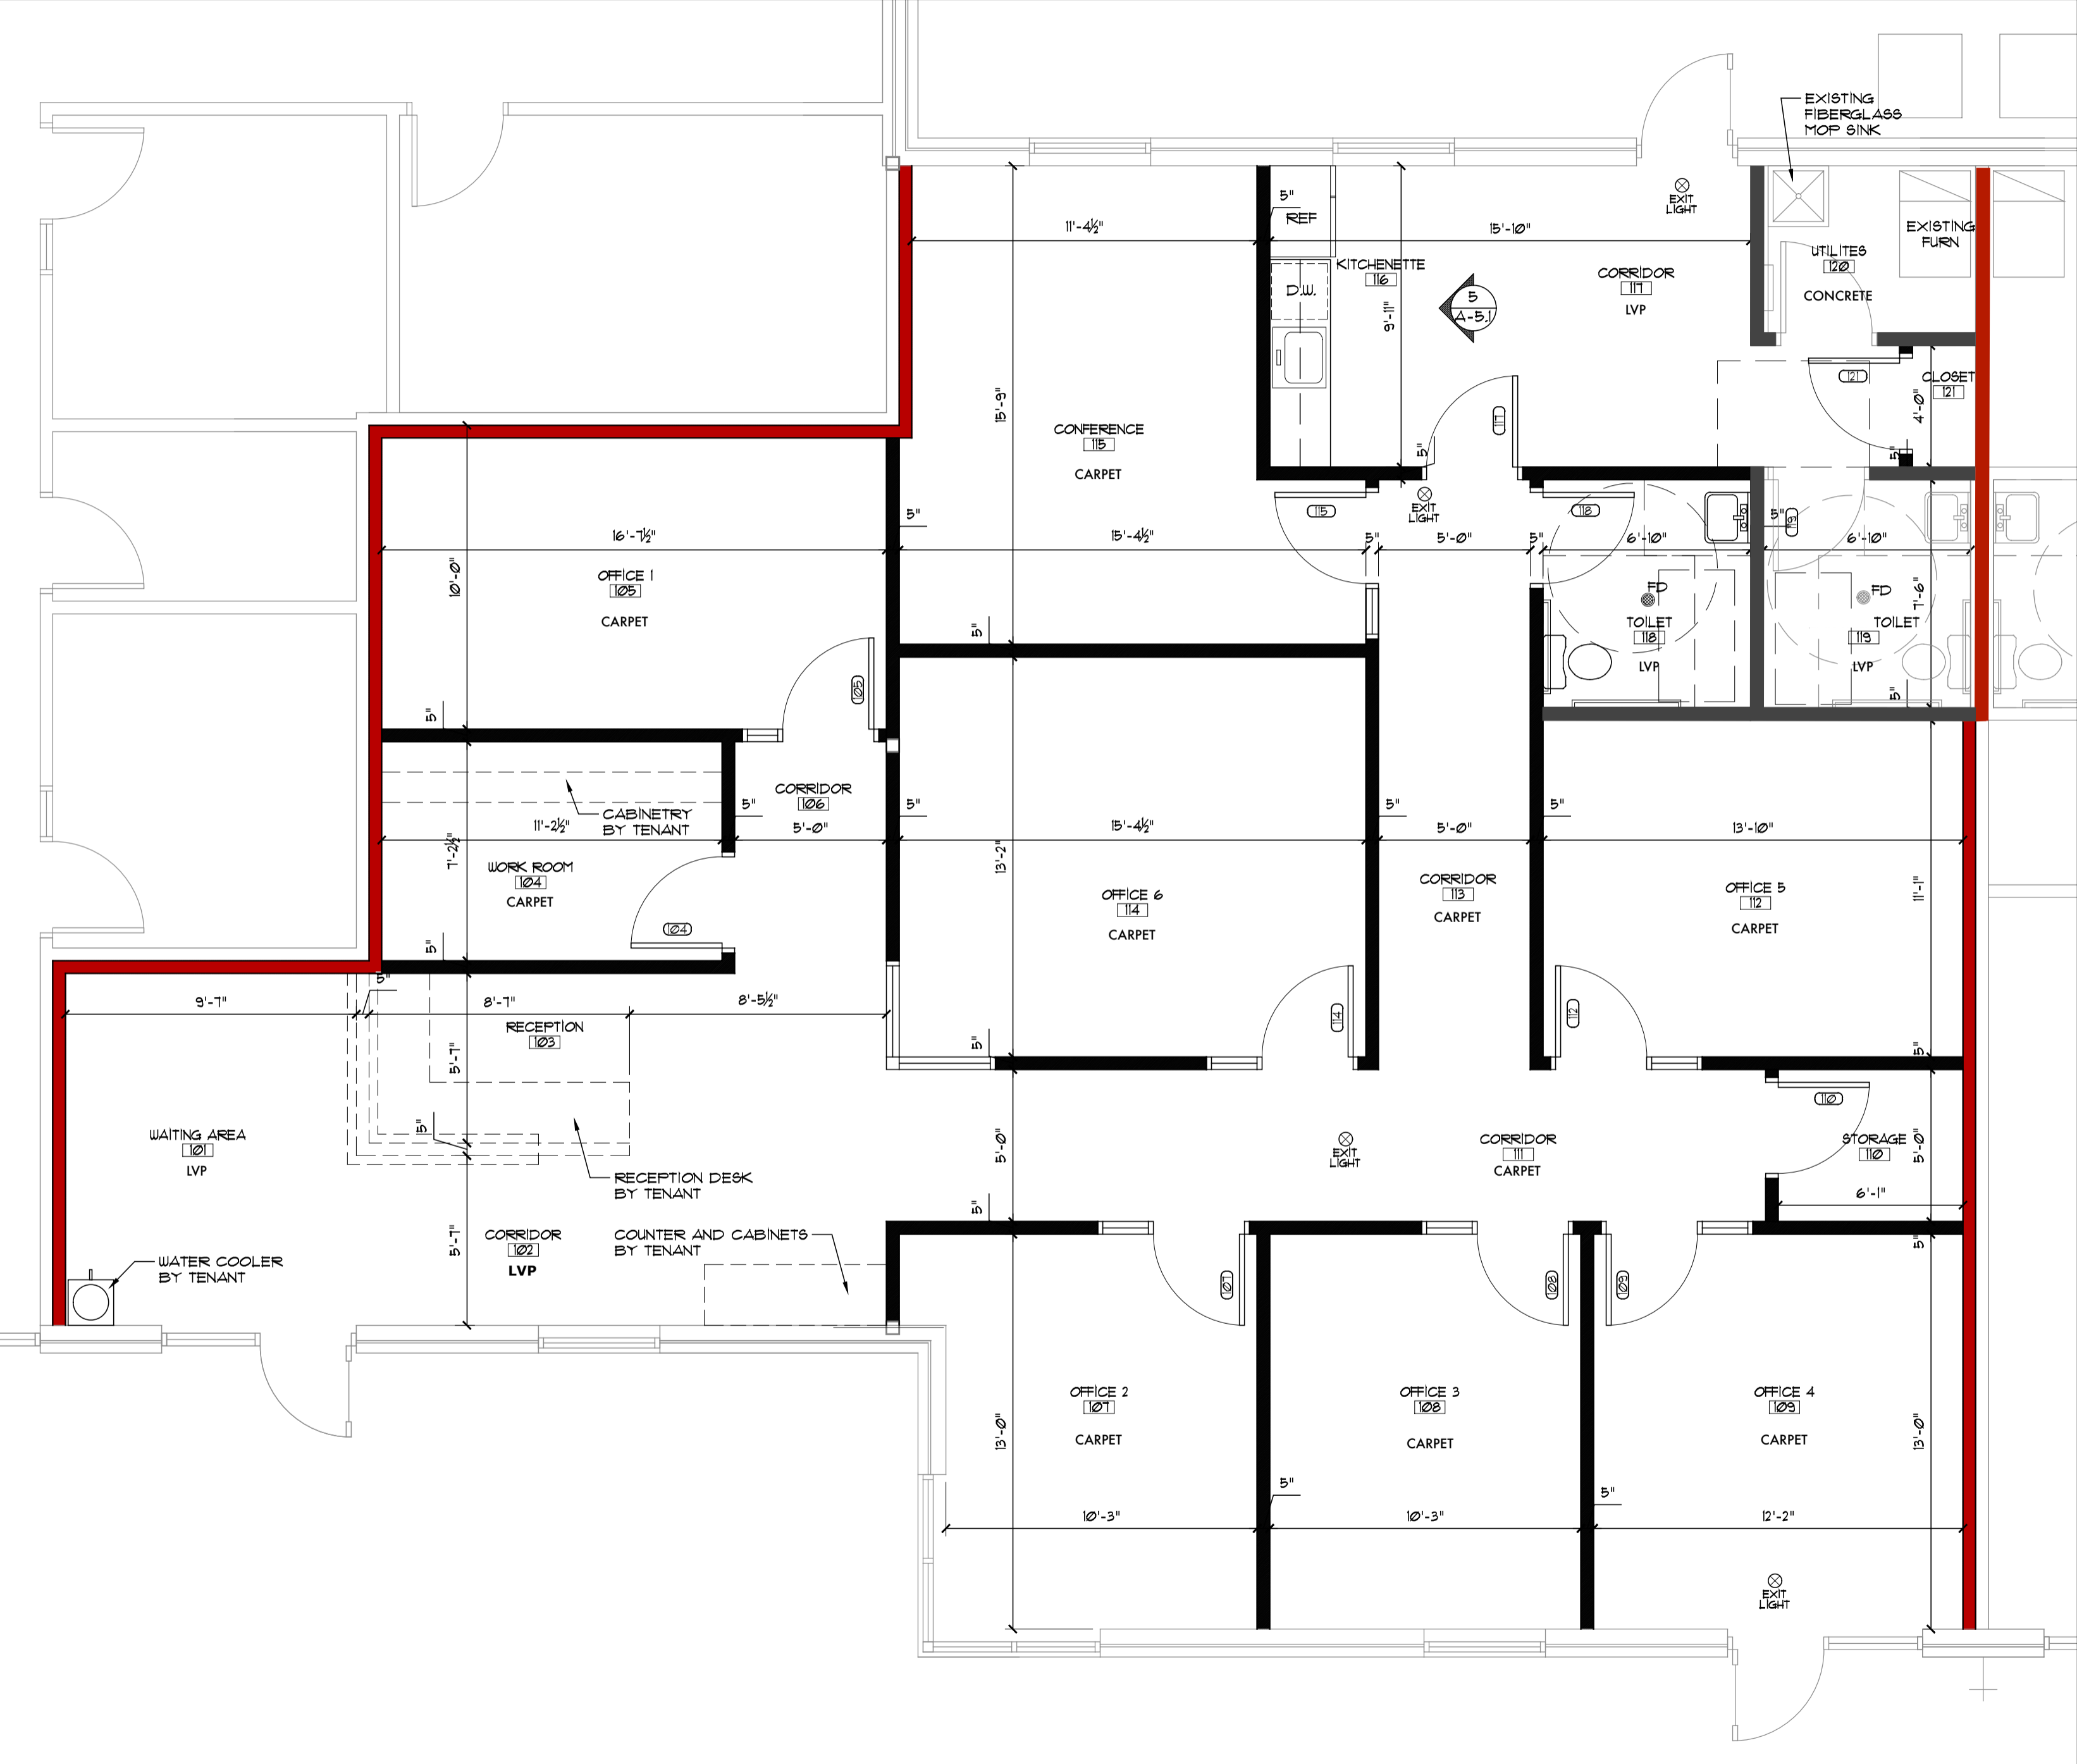

1  
A-1.1

# TENANT LOCATION

2,459 SQ FT

# EXHIBIT A

SCALE: 1/16" = 1' - 0"

#109

1  
A-1.1

# FLOOR PLAN

SCALE: 1/4" = 1' - 0"