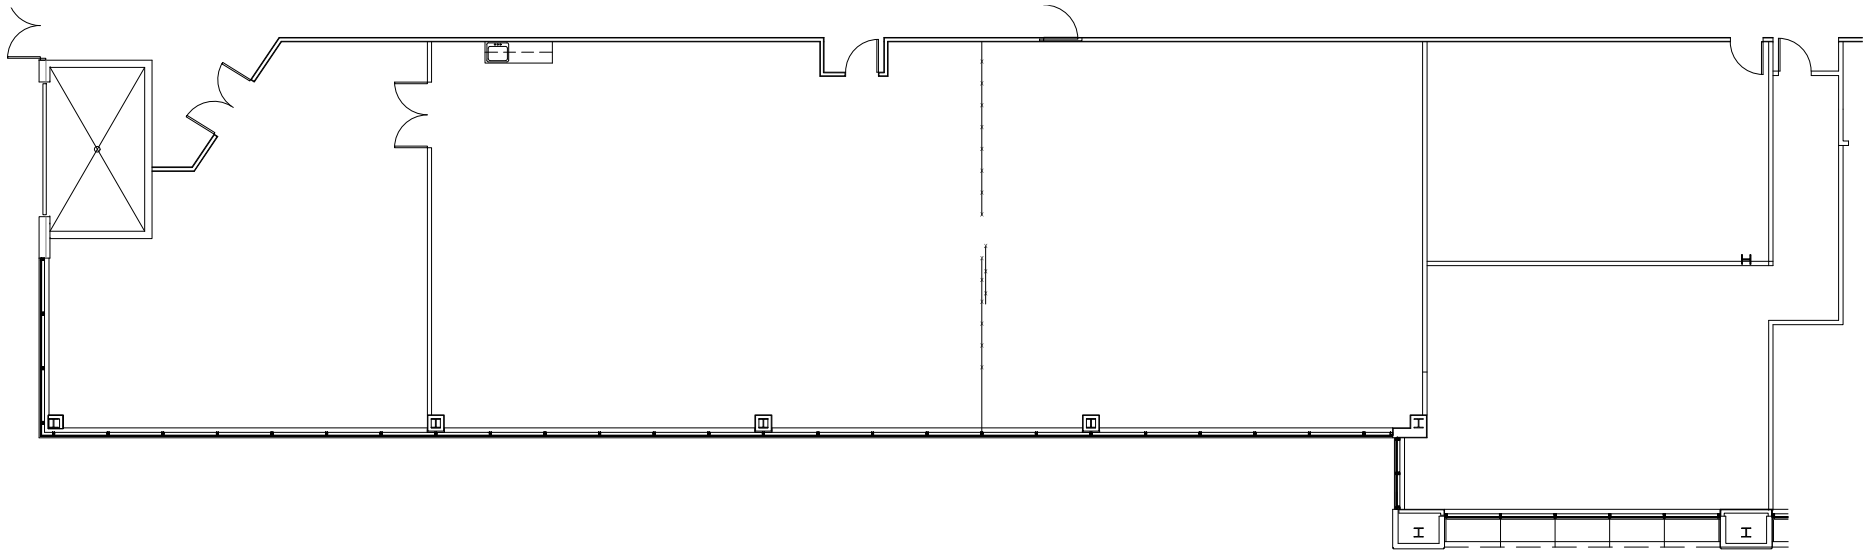

LEASING CONTACT:

ABBY COOPER ZITO
(317) 810-7173

BETH SALLEE
(317) 810-7012

SUITE 170 + 180 + 185

INTECH ONE | FIRST FLOOR | 6325 DIGITAL WAY | INDIANAPOLIS, IN

schott
design

6,982 RSF

DATE: 11.18.24
SCALE: NTS