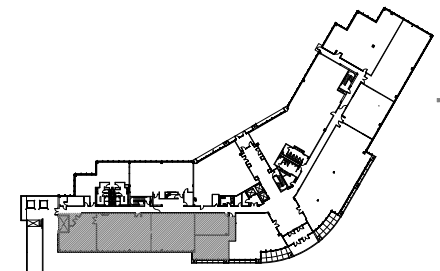

LEASING CONTACT:

ABBY COOPER ZITO
(317) 810-7173

BETH SALLEE
(317) 810-7012

SUITE 170 + 180 + 185

INTECH ONE | FIRST FLOOR | 6325 DIGITAL WAY | INDIANAPOLIS, IN

schott
design

6,982 RSF

DATE: 11.18.24
SCALE: NTS