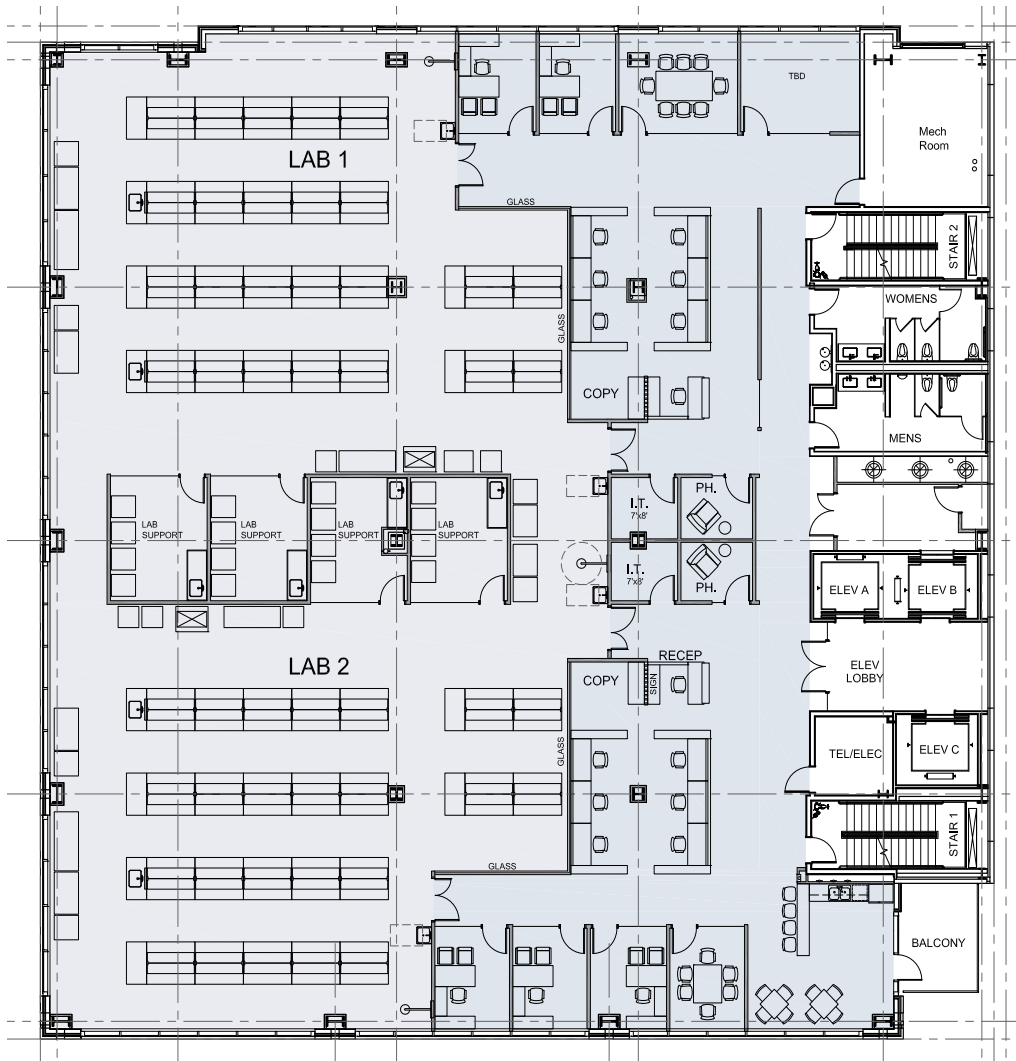

BOREN LABS

FLOOR 7

±15,058 RSF

SINGLE TENANT

Joe Gowan
+1 206 607 1738
joe.gowan@jll.com

Bailey Aggen
+1 206 607 1717
bailey.aggen@jll.com

Although information has been obtained from sources deemed reliable, neither Owner nor JLL makes any guarantees, warranties or representations, express or implied, as to the completeness or accuracy as to the information contained herein. Any projections, opinions, assumptions or estimates used are for example only. There may be differences between projected and actual results, and those differences may be material. The Property may be withdrawn without notice. Neither Owner nor JLL accepts any liability for any loss or damage suffered by any party resulting from reliance on this information. If the recipient of this information has signed a confidentiality agreement regarding this matter, this information is subject to the terms of that agreement. ©2023 Jones Lang LaSalle IP, Inc. All rights reserved.