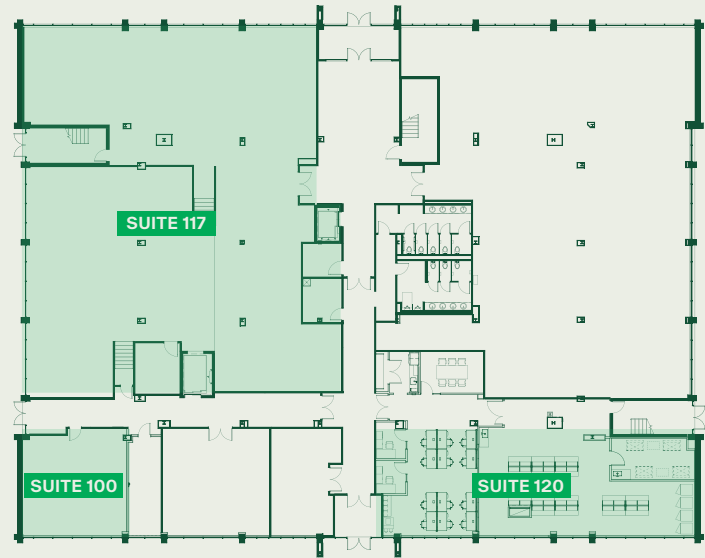

9

SHELL SPACES

Available
Immediately

Suite 100: 985 RSF

Suite 117: 8,448 RSF

READY LABS

Available
Nov 2023

Suite 120: 3,866 RSF

Suite 300: 13,752 RSF

Suite 350: 11,842 RSF

Move-in-Ready Lab

Space Type

VRF System

2 DOAS units & exhaust

13'

Ceiling Height

10 w/usf

Normal Power

5 w/usf

Generator Power [Pad site available for tenant-specific generator]

9

SHELL SPACES

Available
Immediately

Suite 100: 985 RSF

Suite 117: 8,448 RSF

READY LABS

Available
Nov 2023

Suite 120: 3,866 RSF

Suite 300: 13,752 RSF

Suite 350: 11,842 RSF

Floor 1

Floor 3