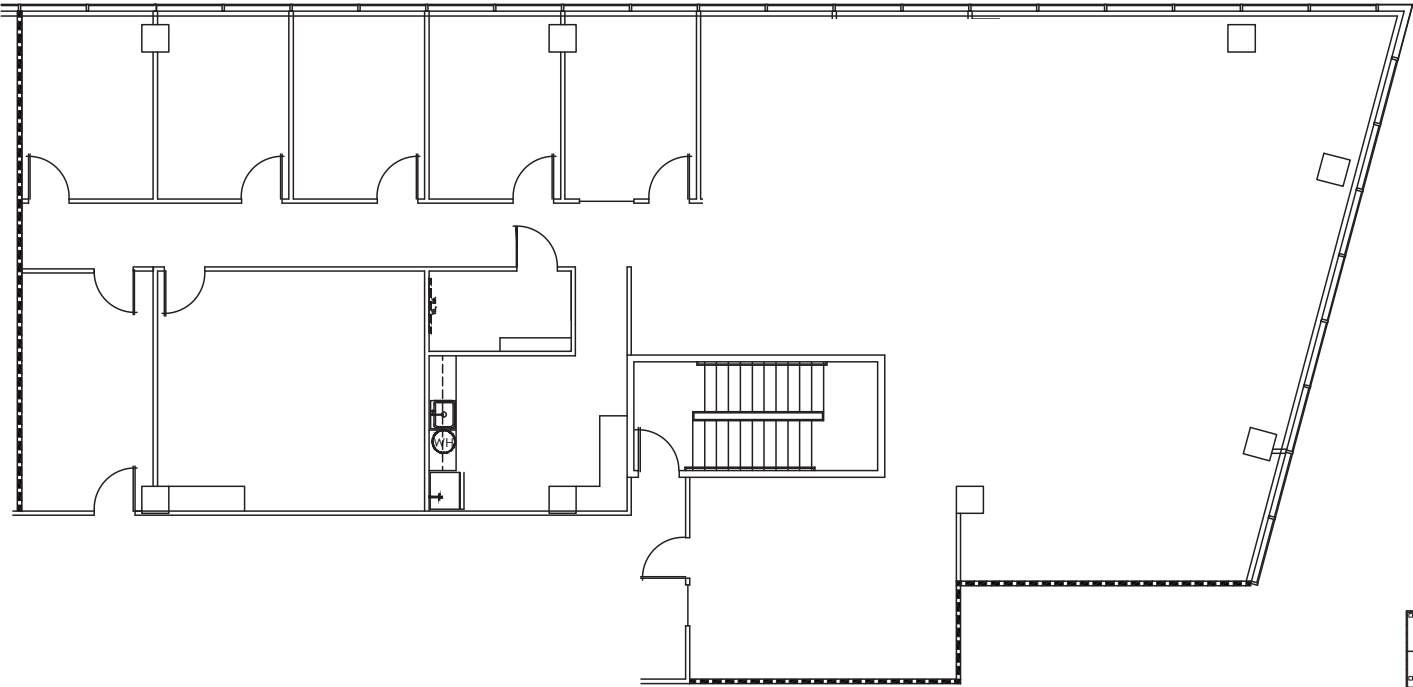

PARKWAY TOWER

SUITE 530 | 4,374 SF

8445 Freepoint Parkway | Irving, Texas 75063

CONTACTS

JOHN DICKENSON
972.421.1971
jdickenson@holtlunsford.com

TRAVIS VIVIAN
972.421.1971
jdickenson@holtlunsford.com