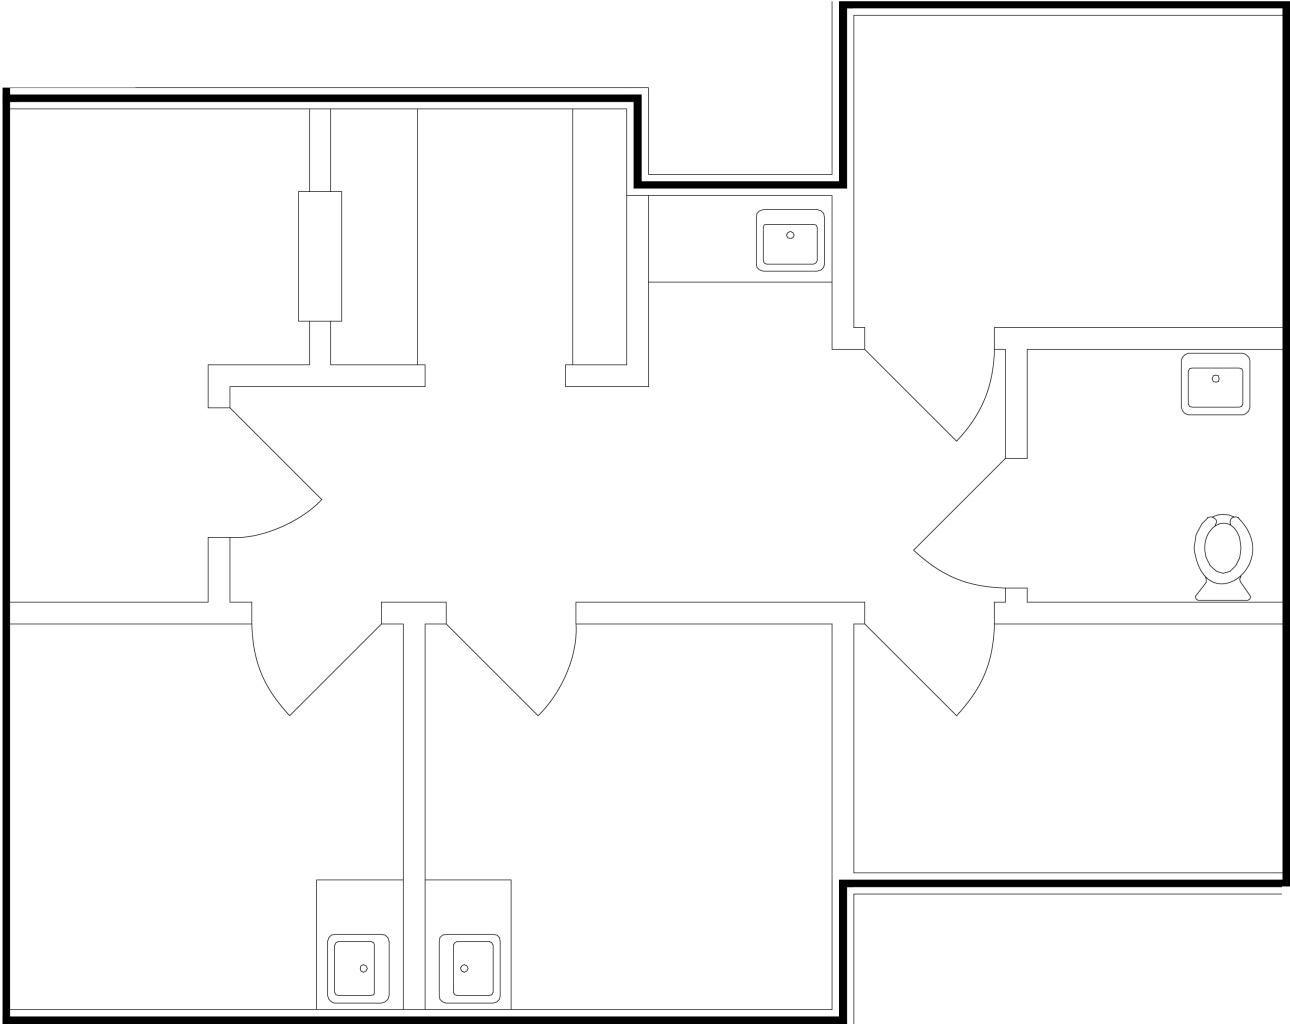

# Suite 205 | 767 RSF

Kyle Church  
205 919 1528  
kyle@lightpointcre.com