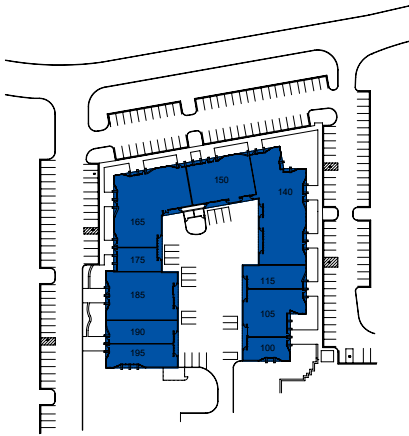

SUITE DATA:

CLEAR HEIGHT 8'-10"
○ GRADE LEVEL DOORS 0
▲ DOCK HIGH DOORS 0

SITE KEY PLAN:

BUILDING KEY PLAN: