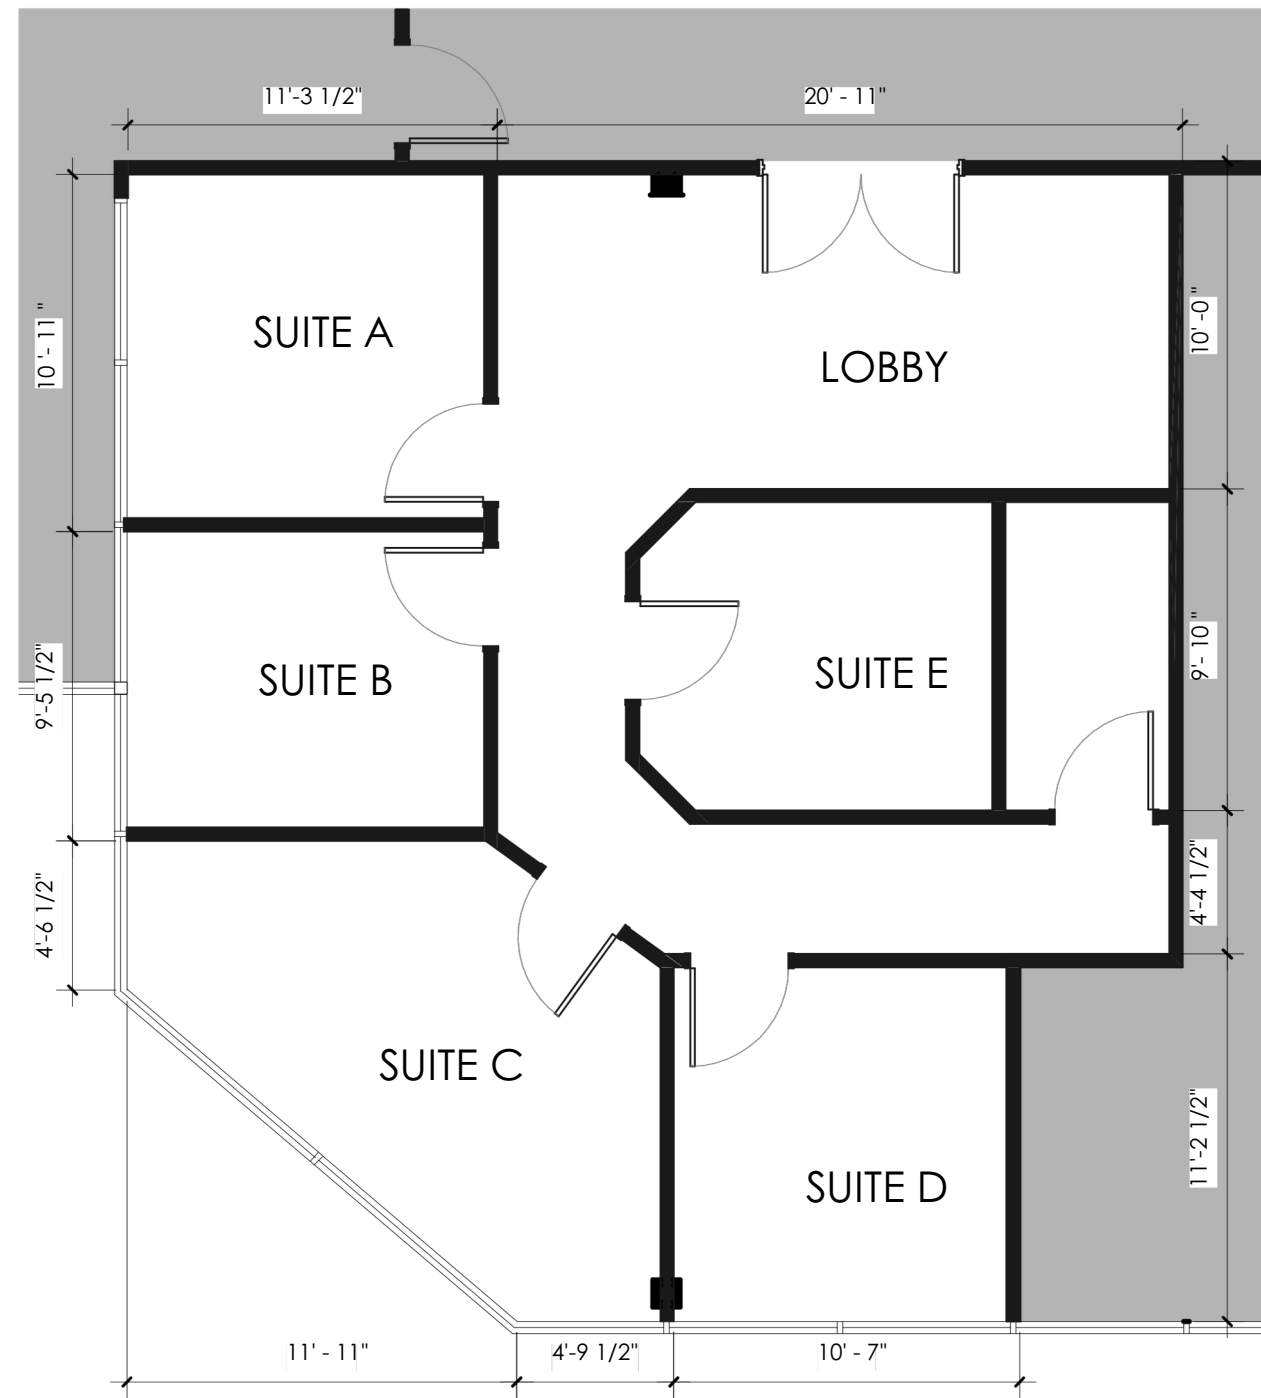

KEY PLAN

Executive Suites
HIGHTOWER CENTRE II
MARKETING PLAN

SUITE 220
1,173 RSF
06.17.2021