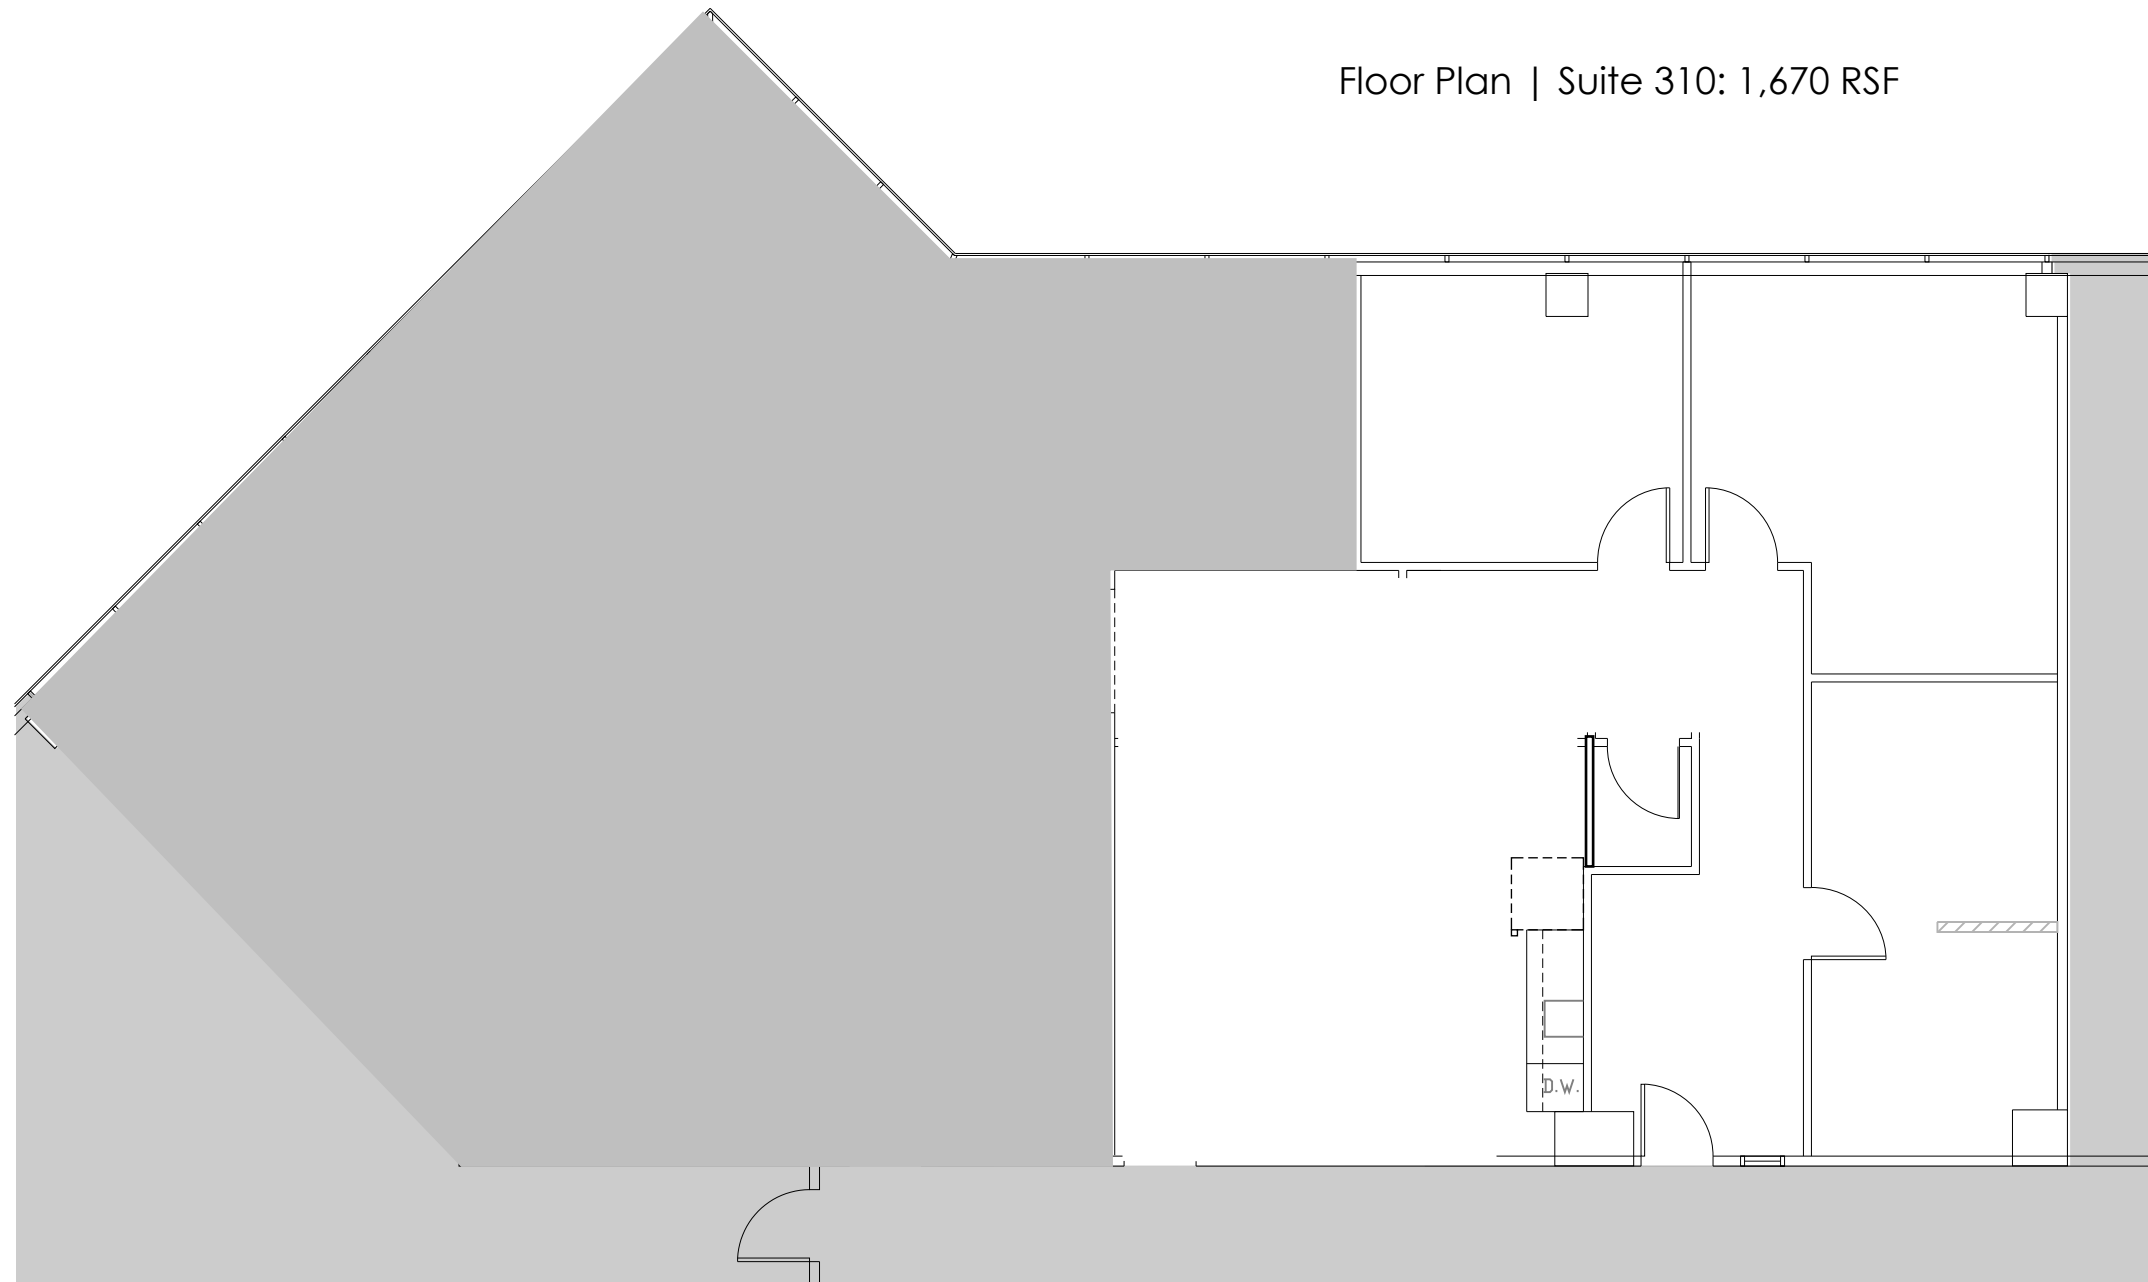

Floor Plan | Suite 310: 1,670 RSF

floor plan

Not as Built

overall floor key plan

Burton Hills II

NOT TO SCALE