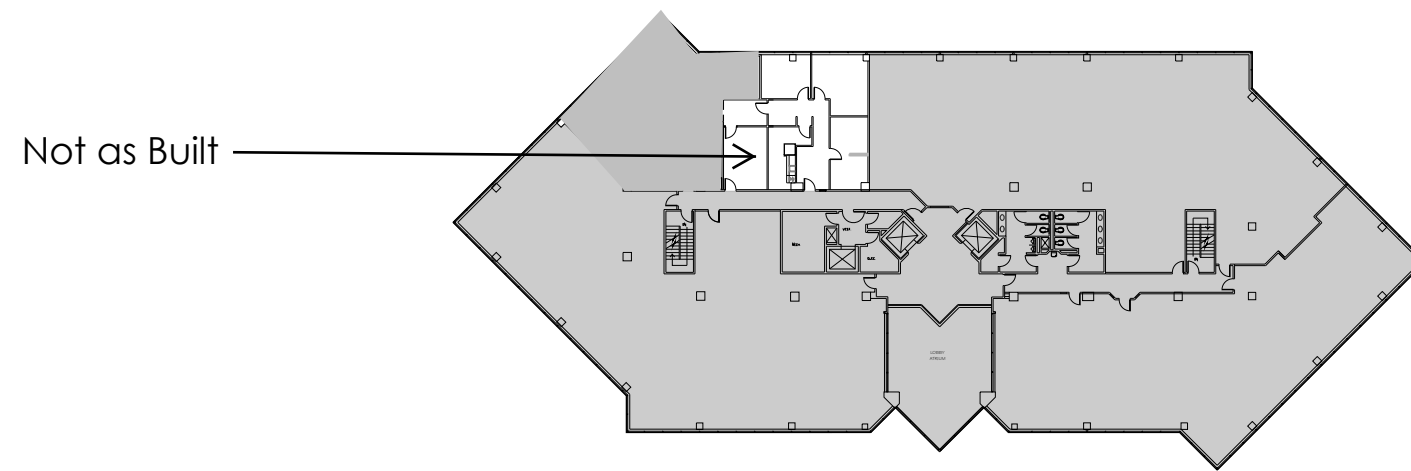

Floor Plan | Suite 310: 1,670 RSF

floor plan

Not as Built

overall floor key plan

Burton Hills II

NOT TO SCALE