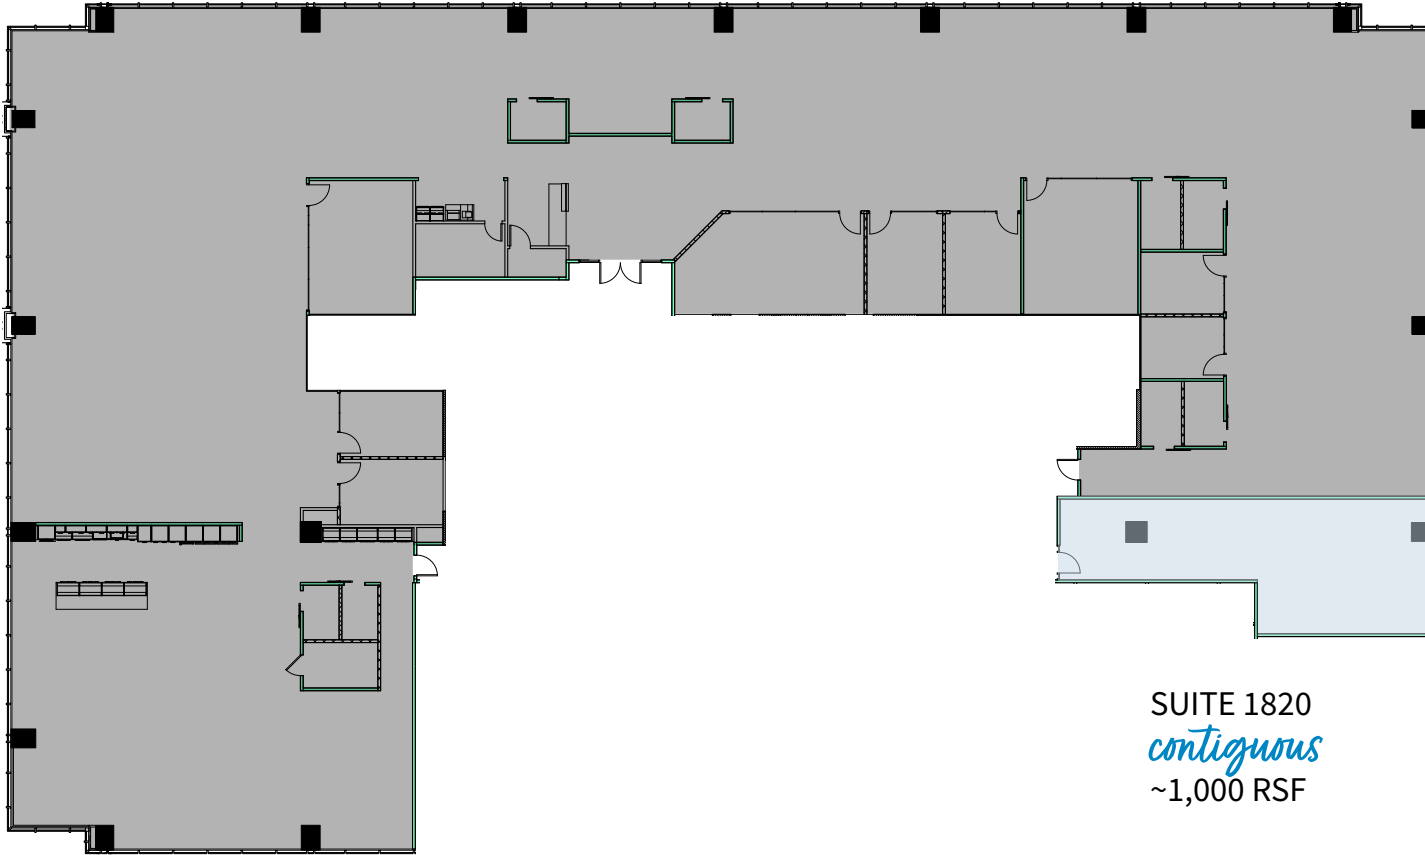

PNC PLAZA

301 Fayetteville Street | Raleigh

Suite 1800 & 1820 | 18,500 RSF

SUITE 1800
17,500 RSF

SUITE 1820
contiguous
~1,000 RSF

Disclaimer: The above floor plans are not to scale. The available space shown is a representative layout.