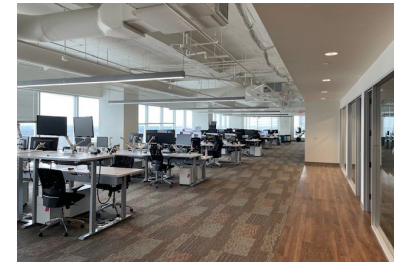

PNC PLAZA

301 Fayetteville Street | Raleigh

Suite 1800 & 1820 | 18,500 RSF

SUITE 1800
17,500 RSF

SUITE 1820
contiguous
~1,000 RSF

Disclaimer: The above floor plans are not to scale. The available space shown is a representative layout.