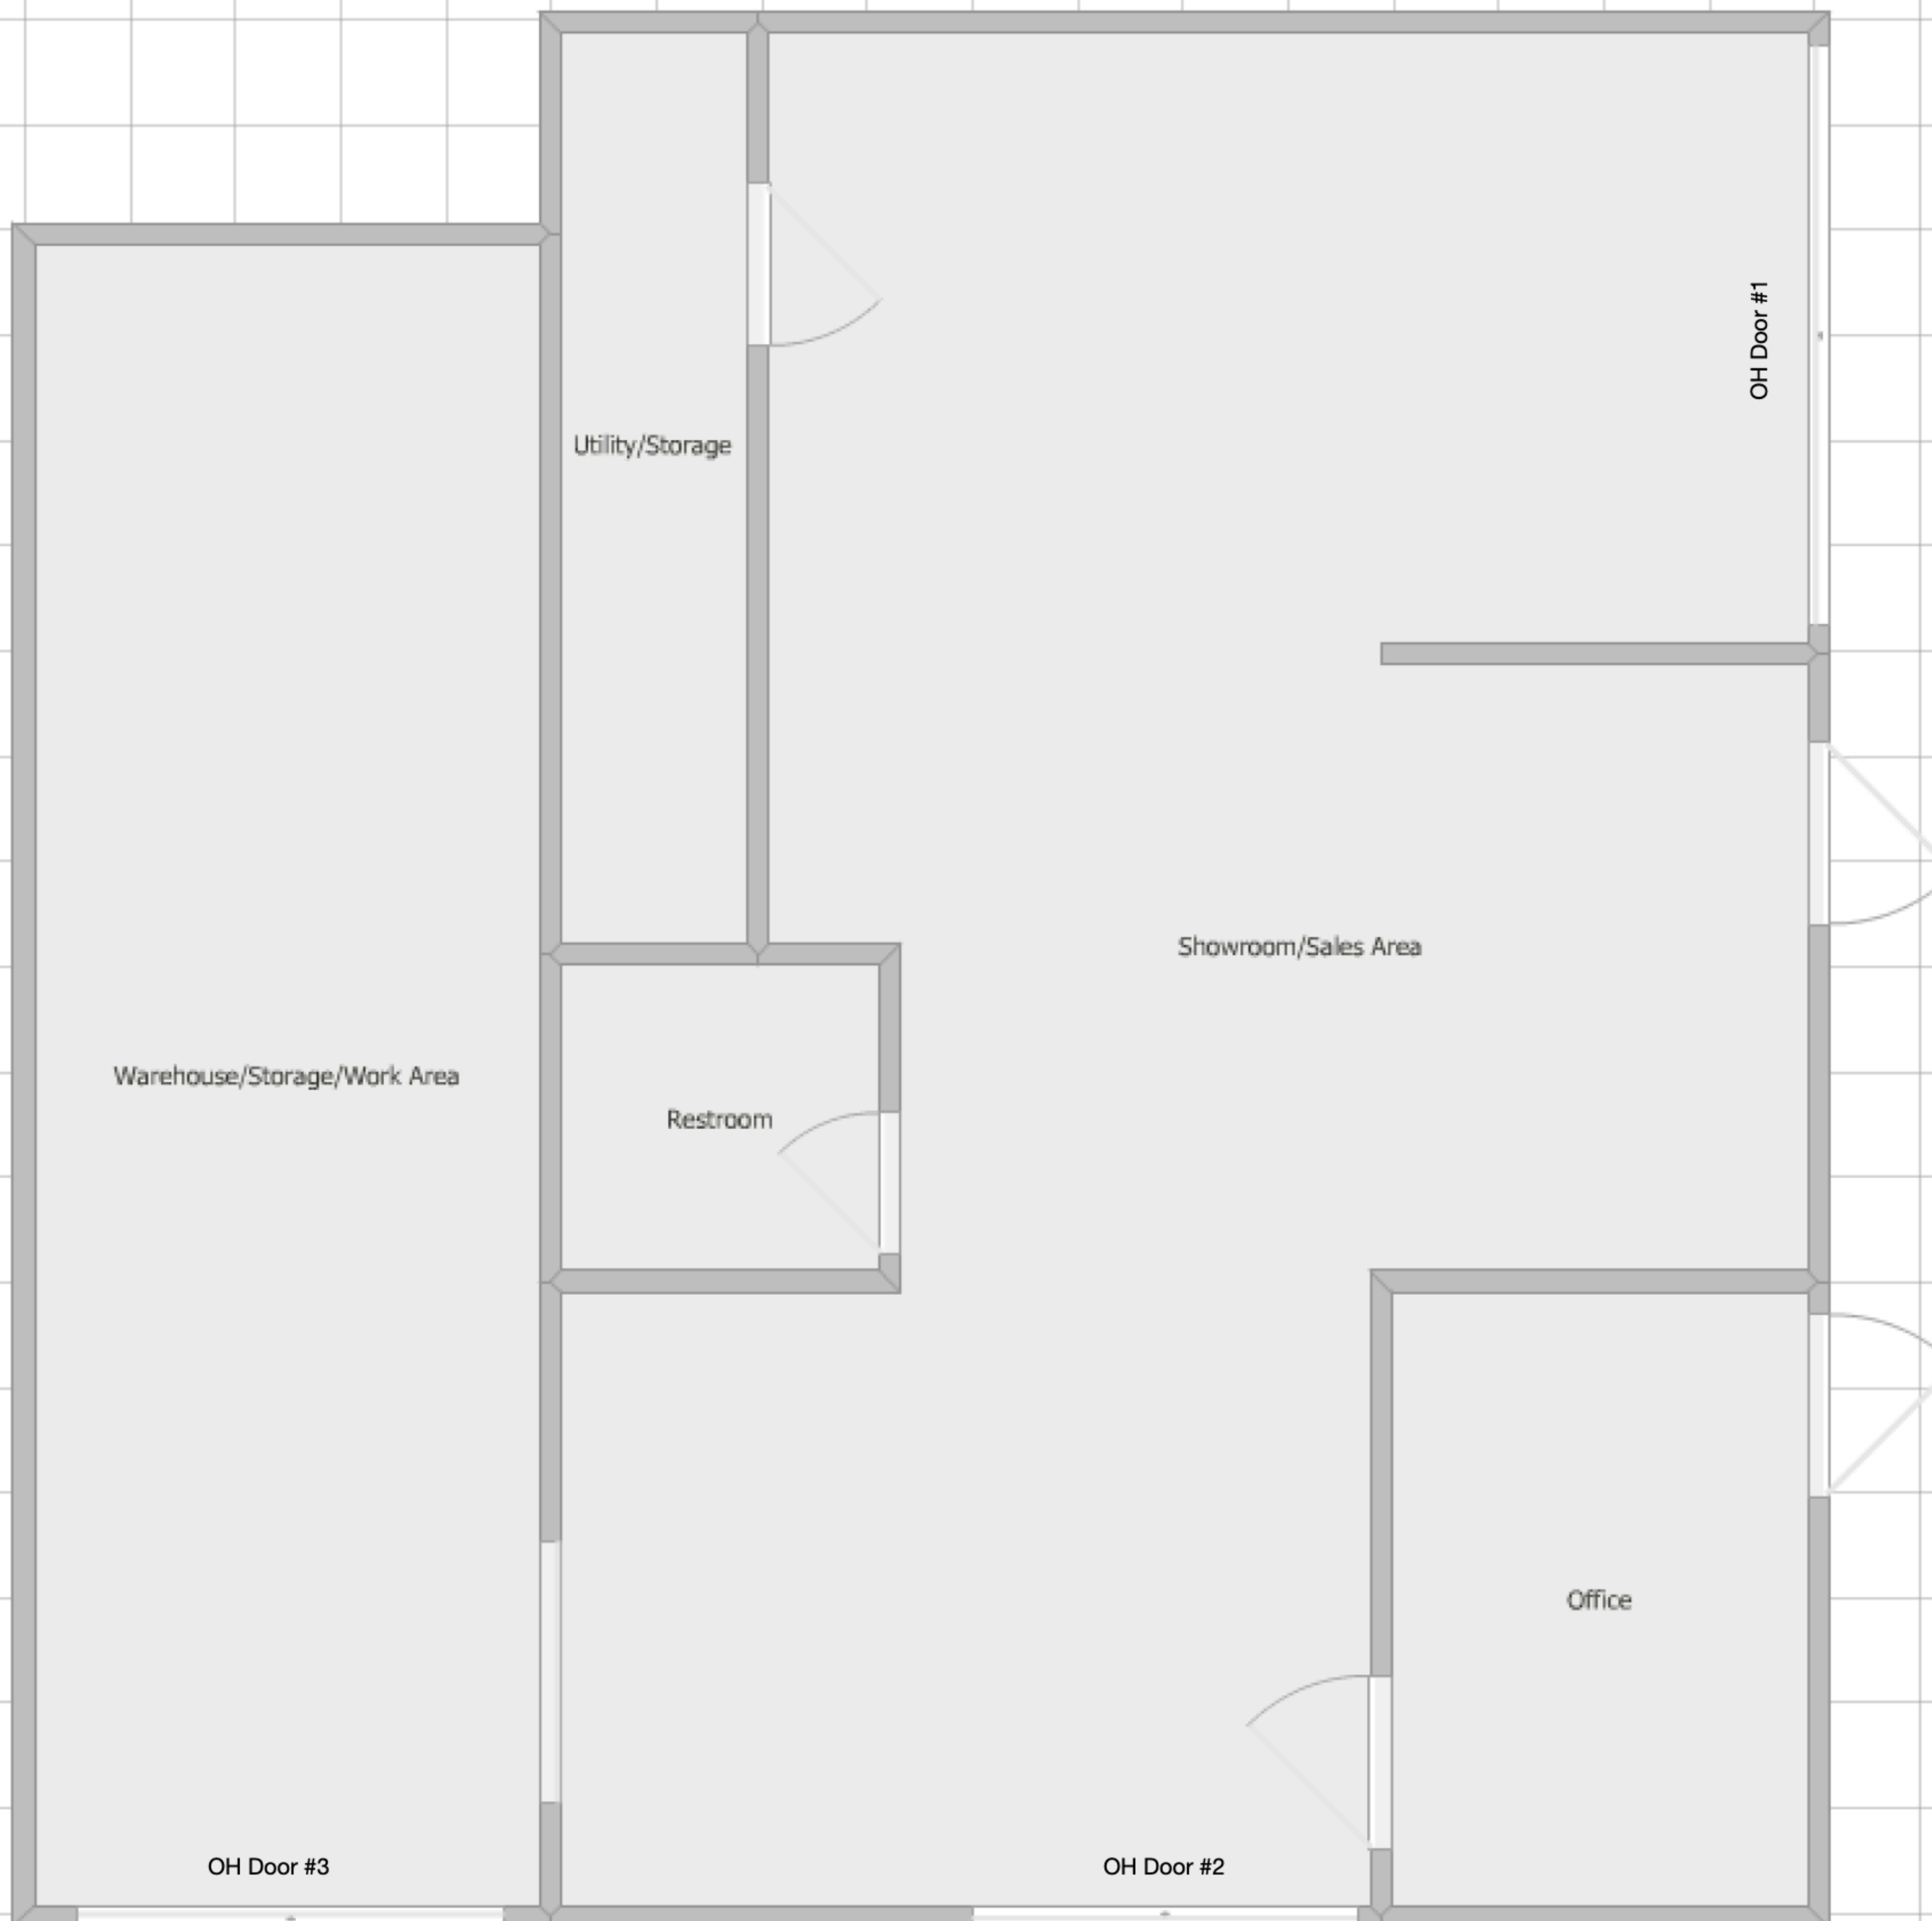

4315-B E. Johnson Ave.

Ceiling Heights - 11.295'

3 Total Overhead Doors

1. Front - 16'W x 10'H
(electric opener)
2. Side #1 - 9'W x 10'H
(electric opener)
3. Side #2 - 9'W x 8'H
(electric opener)

**** For visual purposes only, not drawn to actual scale ****