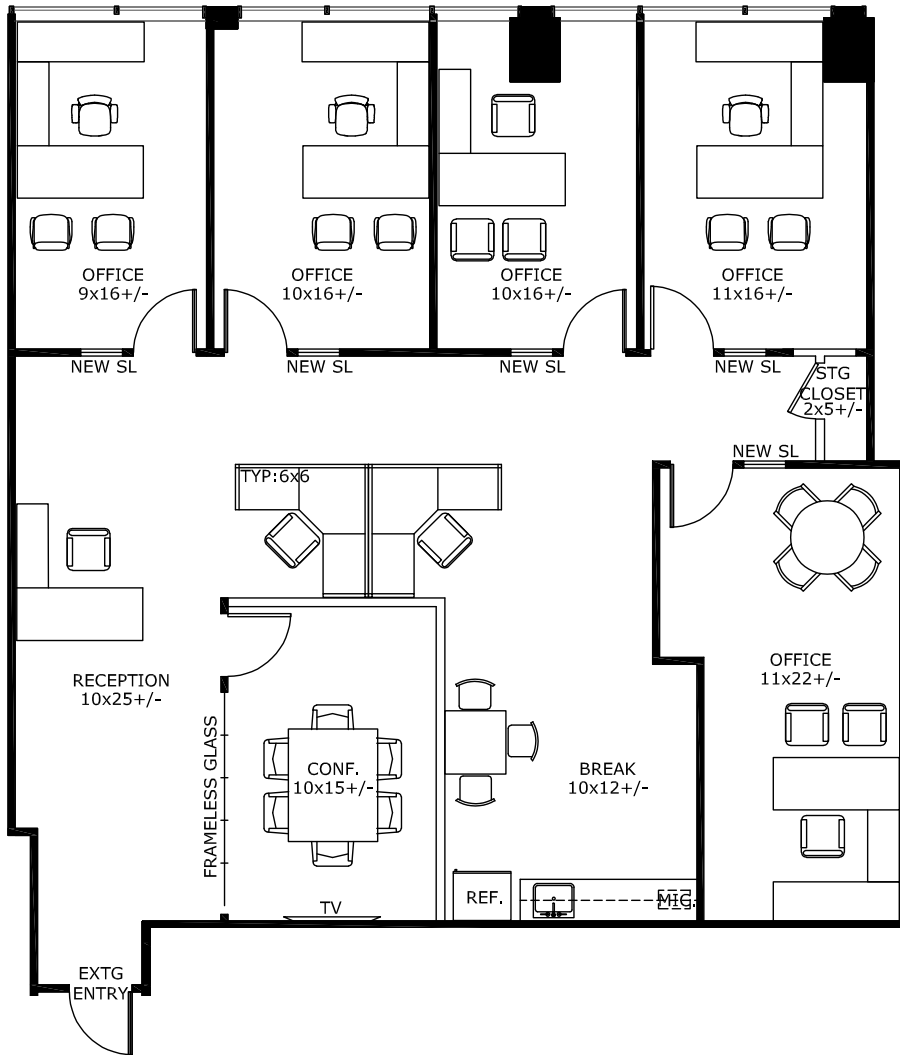

CLASS A OFFICE

10440 N. Central Expressway • Dallas, Texas 75231

MEADOW PARK TOWER
10440 NCX

Suite 1460 - 2,478 SF

Jared Laake
972.776.7045
jlaake@bradford.com

Richmond Collinsworth
972.776.7041
rcollinsworth@bradford.com