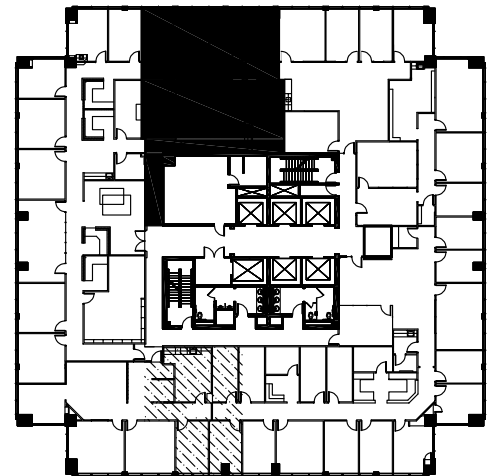

CLASS A OFFICE

10440 N. Central Expressway • Dallas, Texas 75231

MEADOW PARK TOWER
10440 NCX

Suite 1460 - 2,478 SF

Jared Laake
972.776.7045
jlaake@bradford.com

Richmond Collinsworth
972.776.7041
rcollinsworth@bradford.com