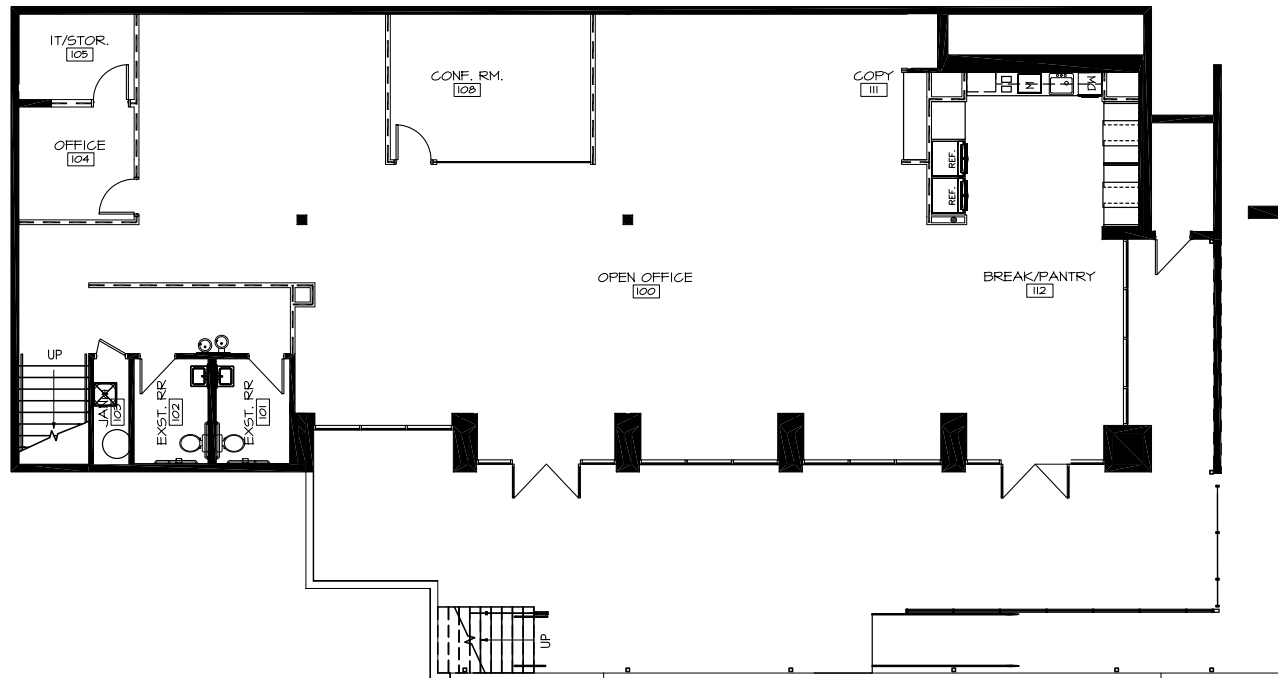

6220 E. THOMAS RD. SCOTTSDALE, AZ

PHOTOS

VIRTUAL TOUR

1 PRIVATE OFFICE

1 CONFERENCE ROOM

1 BREAK AREA

1 IT/STORAGE ROOM

1 COPY AREA

OPEN OFFICE AREA

IN-SUITE RESTROOMS

Not to scale.
All measurements
are approximate

FOR MORE INFORMATION, PLEASE CONTACT

SPENCER NAST
+1 206 953 6148
spencer.nast@jll.com

WILLIAM MASK
+1 563 506 2959
william.mask@jll.com