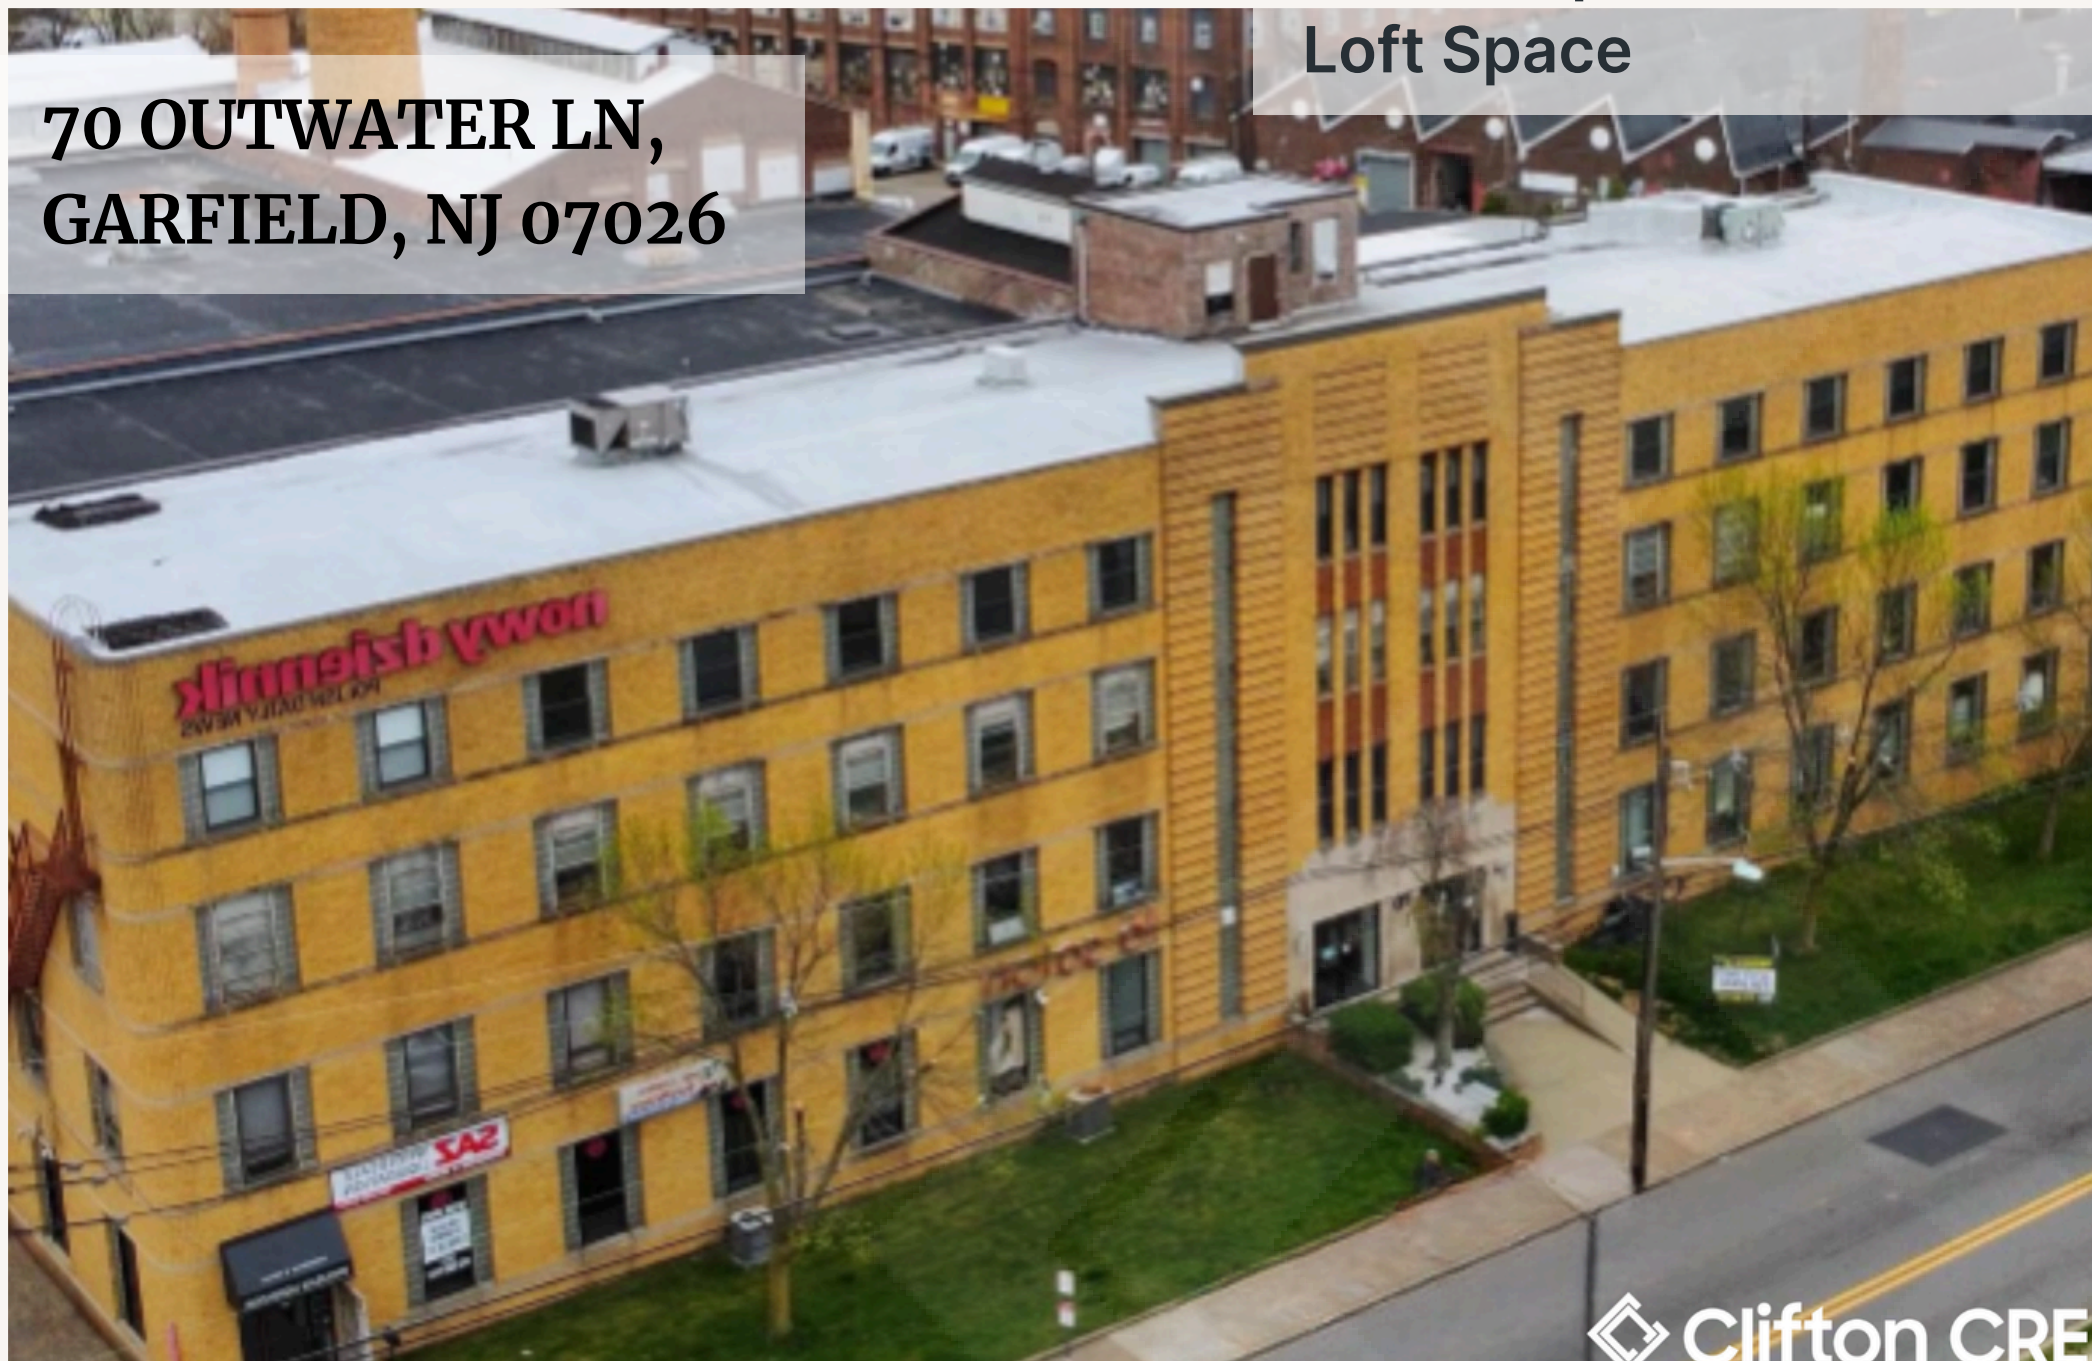

4,000 SqFt
Loft Space

**70 OUTWATER LN,
GARFIELD, NJ 07026**

HIGHLIGHTS

- 4 separate rooms for versatile use and privacy
- Full kitchen setup
- Bathroom with shower
- Ideal for creative teams, content production, or boutique businesses.