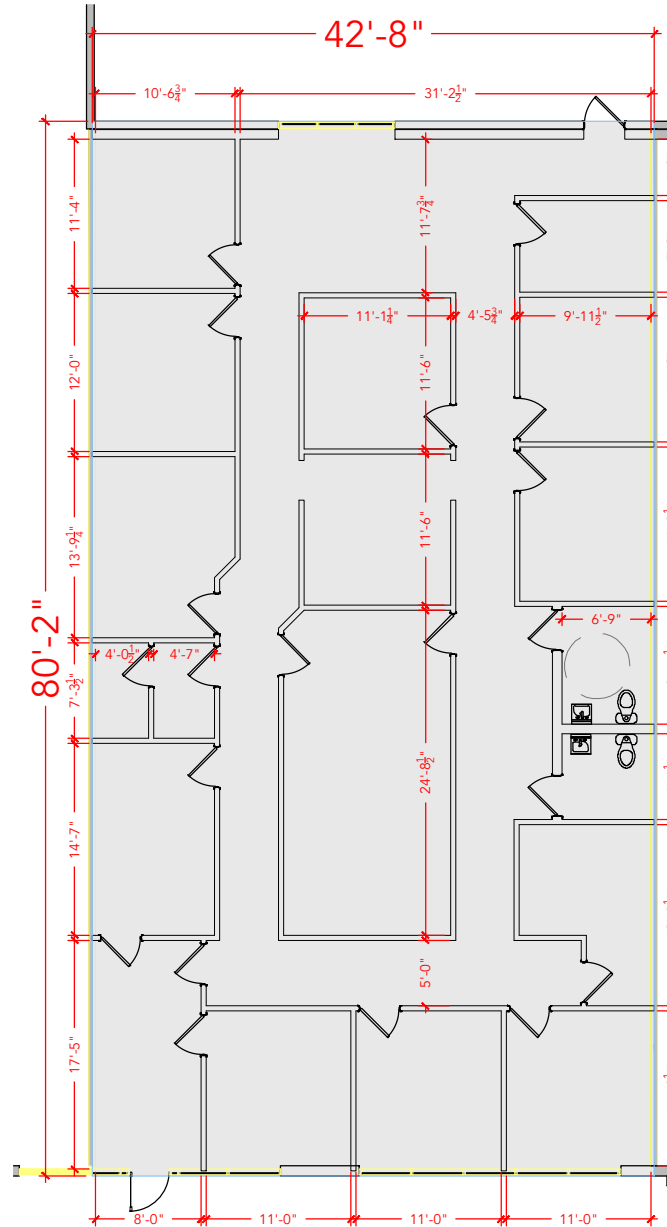

TOTAL SF AVAILABLE - 3,348 SF

OFFICE - 3,348 SF
WAREHOUSE - 0 SF

Key Plan

Floor Plan