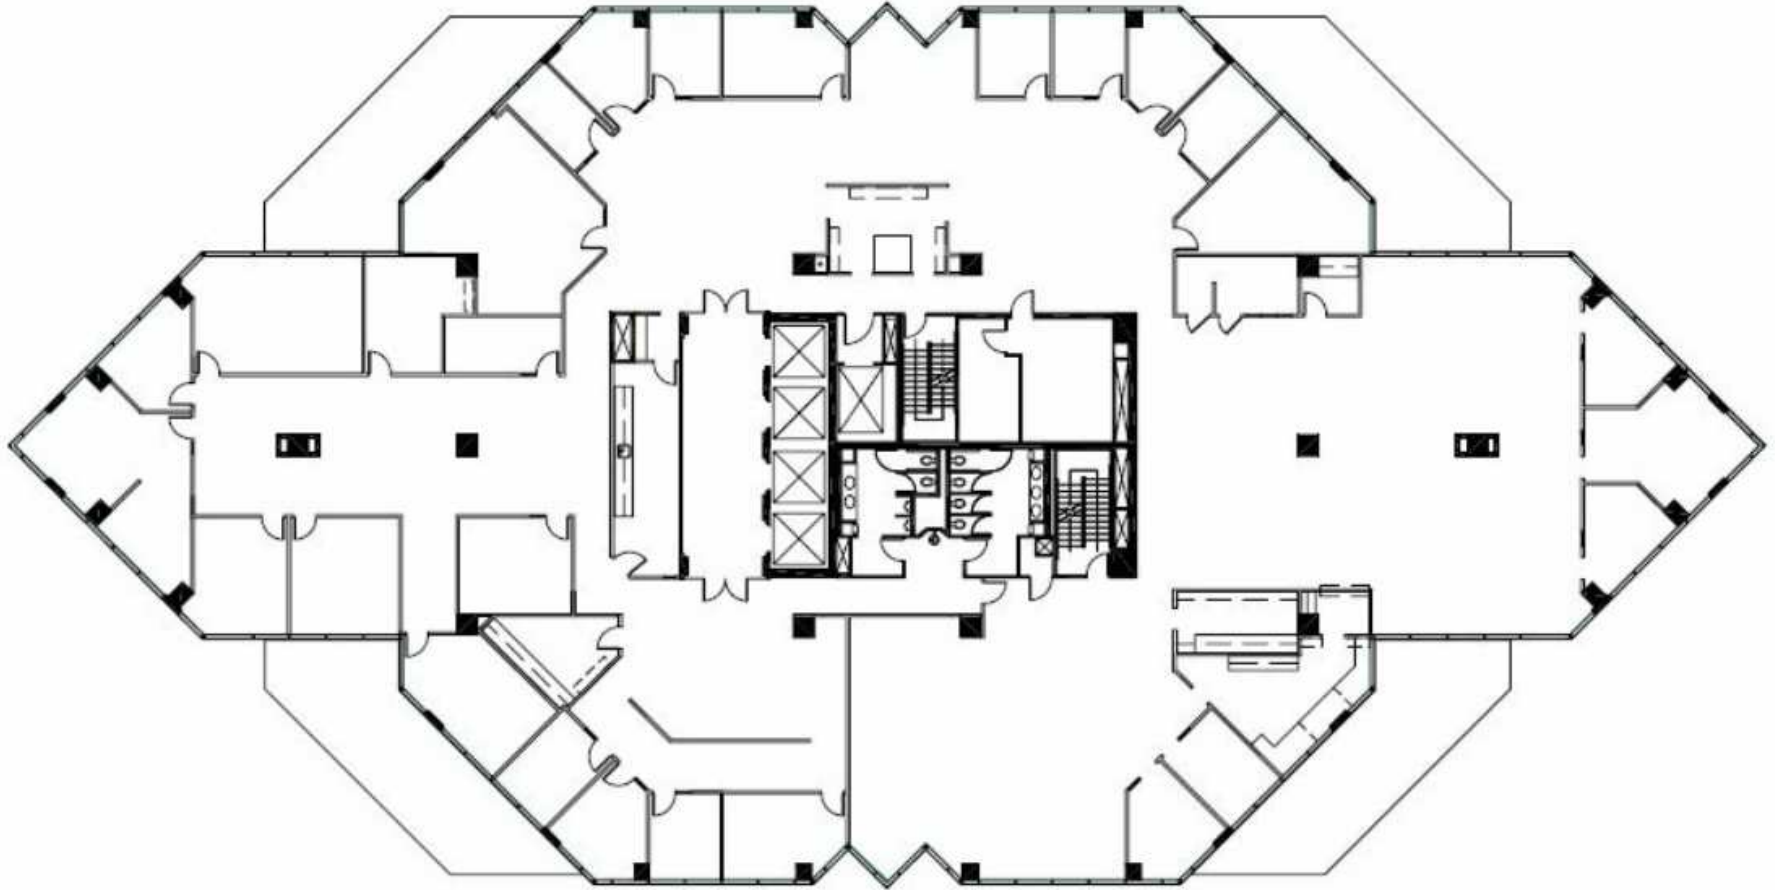

PEACHTREE

Suite 1800 | 18,565 RSF

<b>Michael Howell</b>	<b>Hunter Henritze</b>	<b>Gil Russell</b>
404.926.1640	404.924.2819	404.519.0671
mhowell@lpc.com	hhenritze@lpc.com	grussell@lpc.com

**Lincoln**