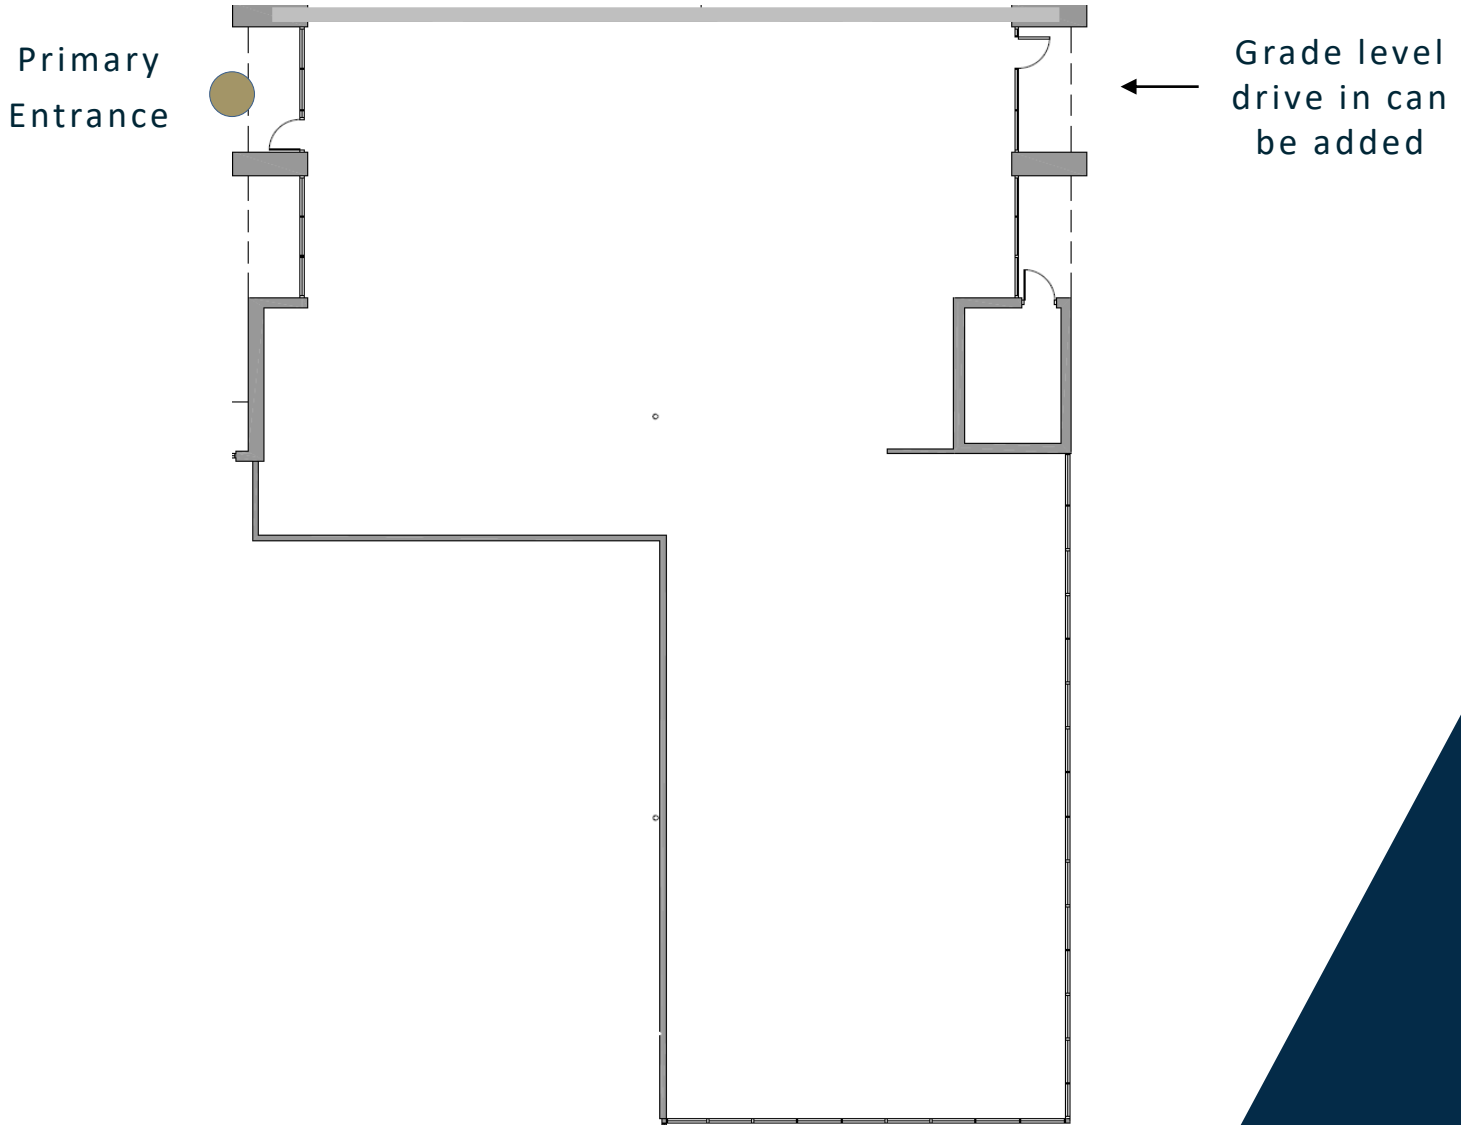

Suite 125  
6,492 SF

**NATHAN WILLIAMS**  
Nathan@scotlandwright.com  
770-503-6012

**LAND WRIGHT**  
LWright@scotlandwright.com  
404-668-8211