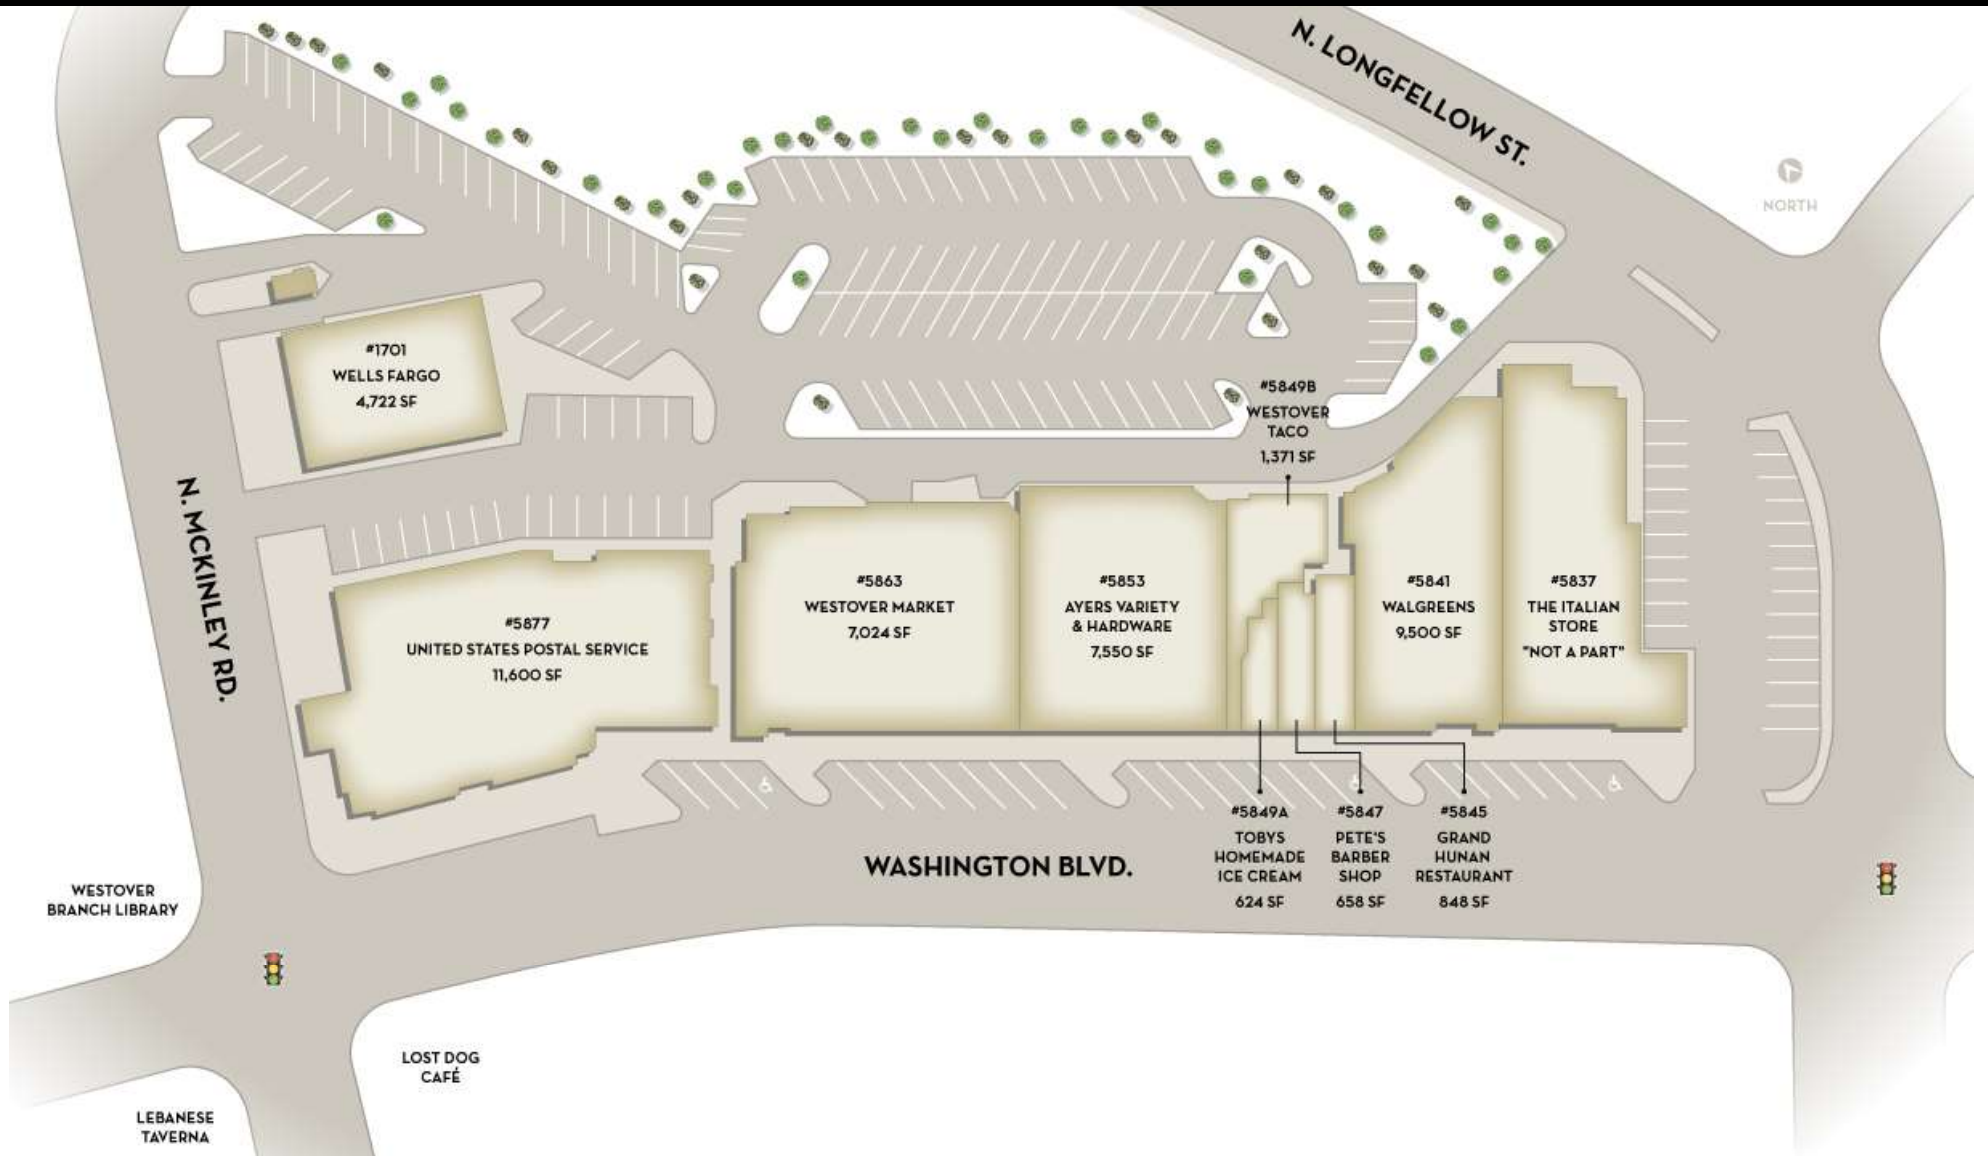

SITE PLAN

WESTOVER SHOPPING CENTER, ARLINGTON, VA

VanMetre