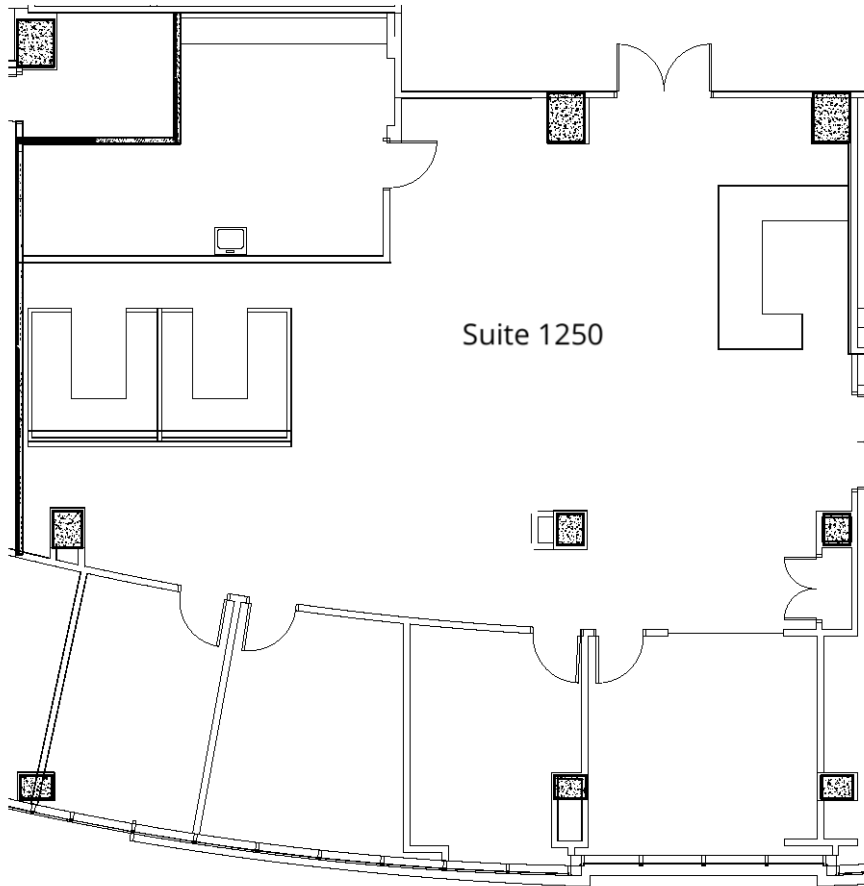

# ONE ELEVEN

Suite 1250

111 N. Magnolia Avenue | Orlando, FL 32801

Suite	Size	Lease Rate	Description
■ Suite 1250	3,205 SF	Negotiable	-

Shayna Hansen  
407.872.3516  
shansen@lpc.com

Lincoln