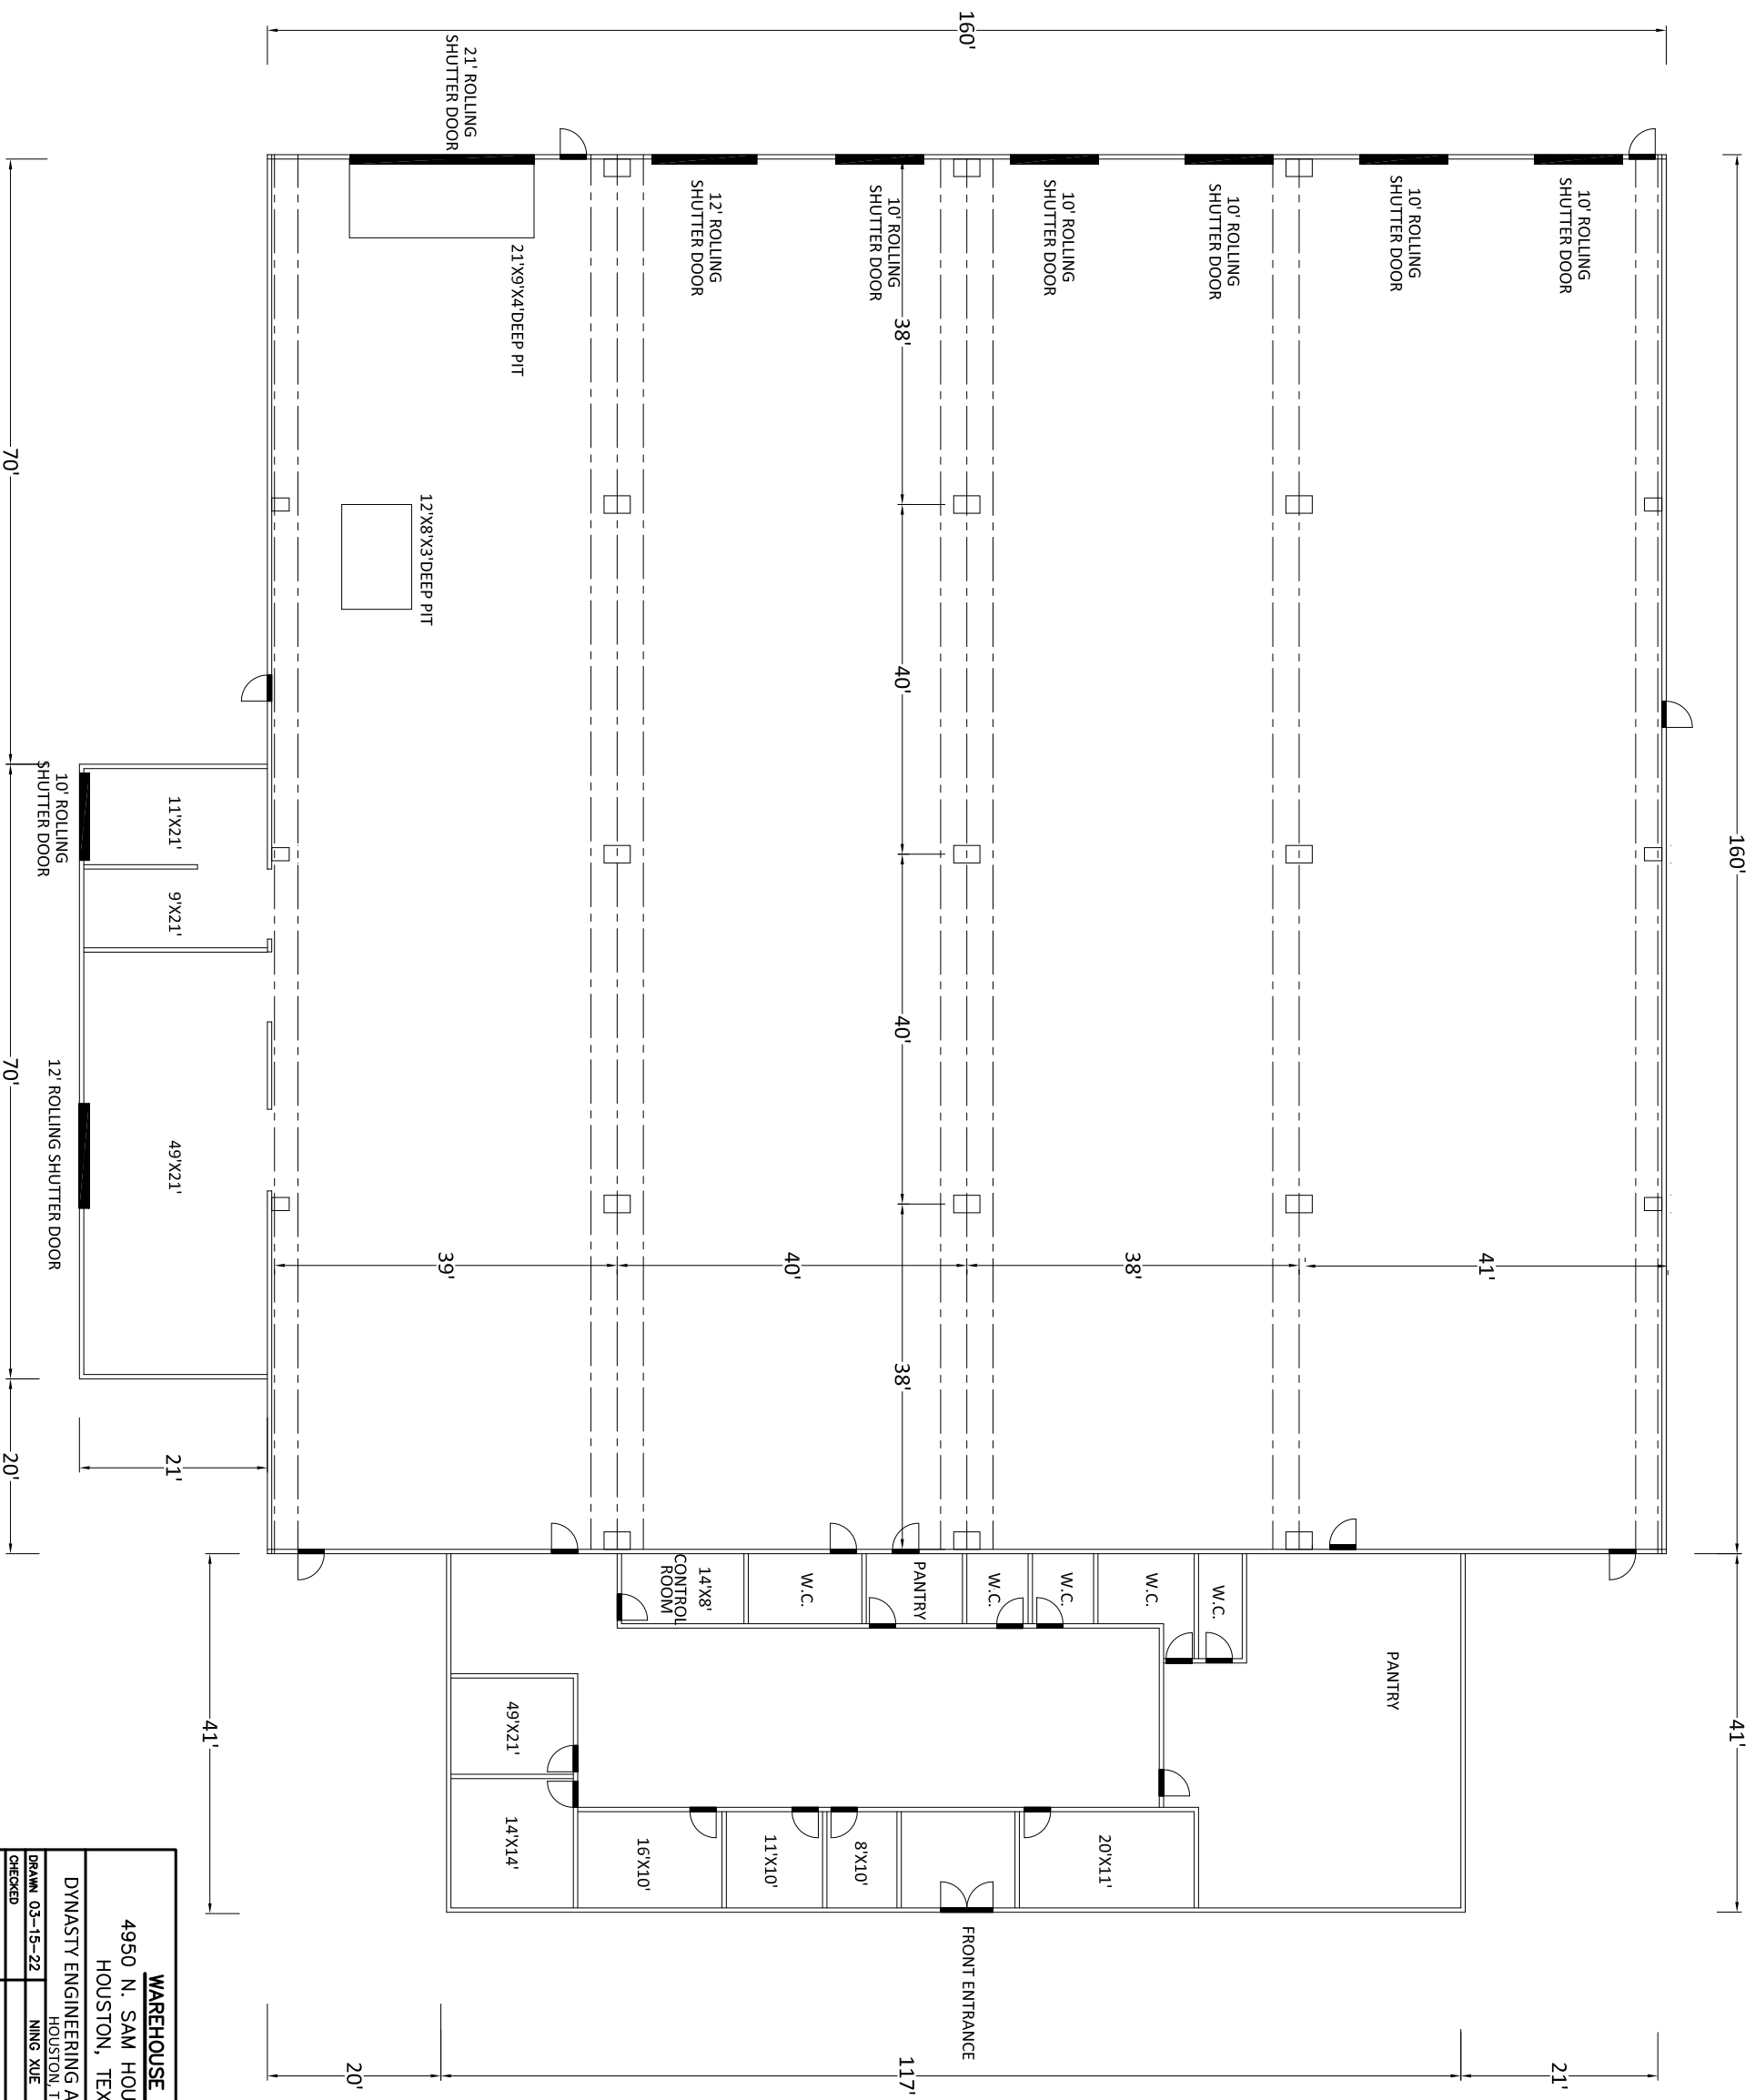

NORTH

WAREHOUSE LAYOUT			
4950 N. SAM HOUSTON PKWY E			
HOUSTON, TEXAS, 77032			
DYNASTY ENGINEERING AND INSPECTION, LLC.			
DRAWN 03-15-22	NING XUE	SCALE	NTS
CHECKED		SHEET 1 OF 1 SHEETS	
CORRECT		DRAWING NUMBER	
APPROVED			