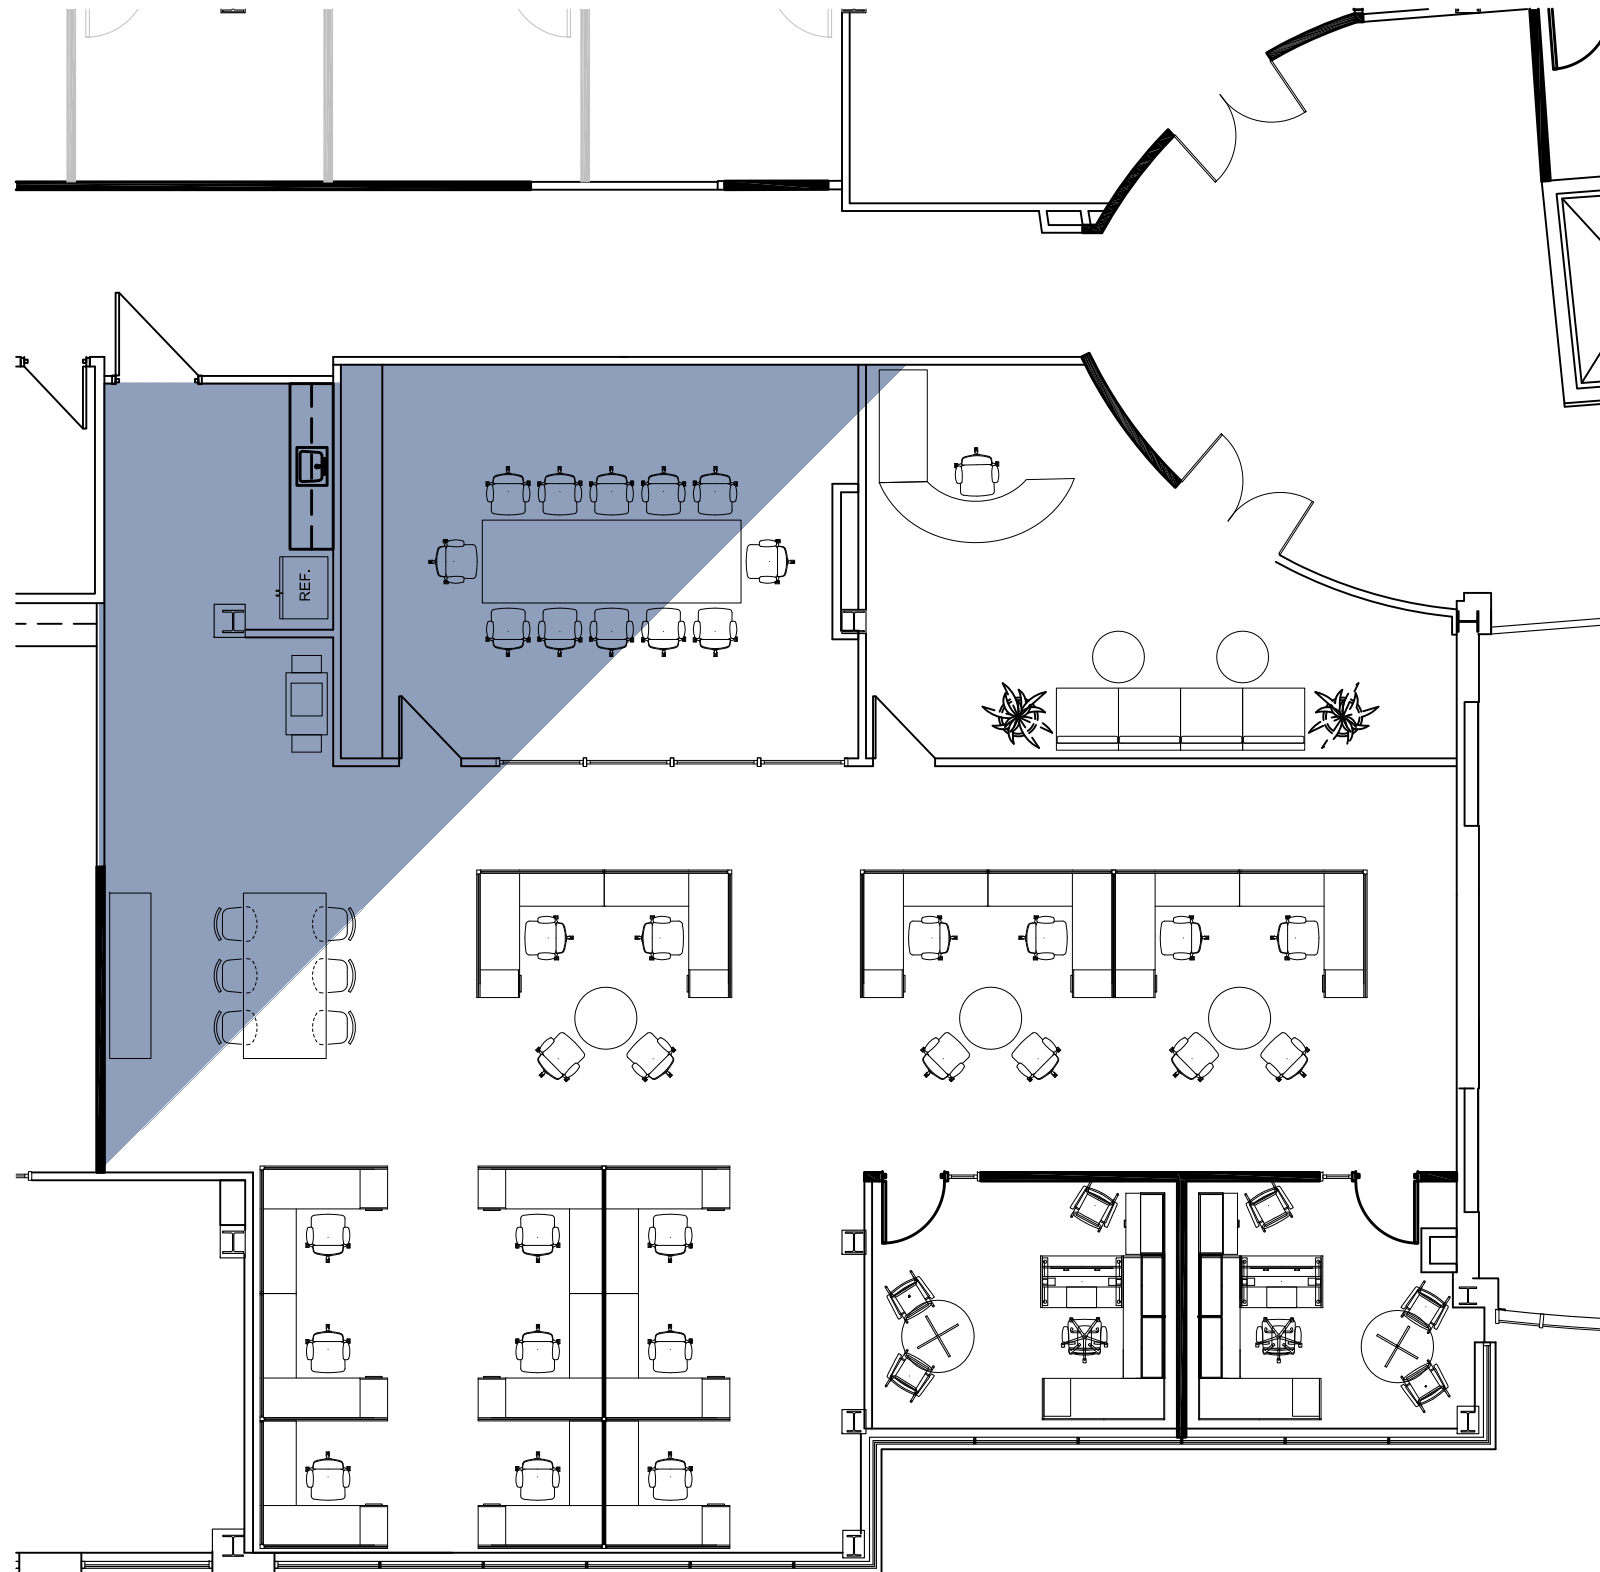

## 9,604 RSF

2211 OLD EARHART RD  
ANN ARBOR, MI

NOTE: CONCEPTUAL FURNITURE LAYOUT IS SHOWN FOR REFERENCE ONLY. ALL FURNITURE & EQUIPMENT IS BY THE TENANT

NOT TO SCALE

KEY PLAN - SECOND FLOOR

**SUITE 230**  
11,466 RSF

2211 OLD EARHART RD  
ANN ARBOR, MI

NOTE: CONCEPTUAL FURNITURE LAYOUT IS SHOWN FOR REFERENCE ONLY. ALL FURNITURE & EQUIPMENT IS BY THE TENANT

NOT TO SCALE

KEY PLAN - SECOND FLOOR

NOTE: CONCEPTUAL FURNITURE LAYOUT IS SHOWN FOR REFERENCE ONLY. ALL FURNITURE & EQUIPMENT IS BY THE TENANT

NOT TO SCALE

KEY PLAN - SECOND FLOOR

# SUITE 240