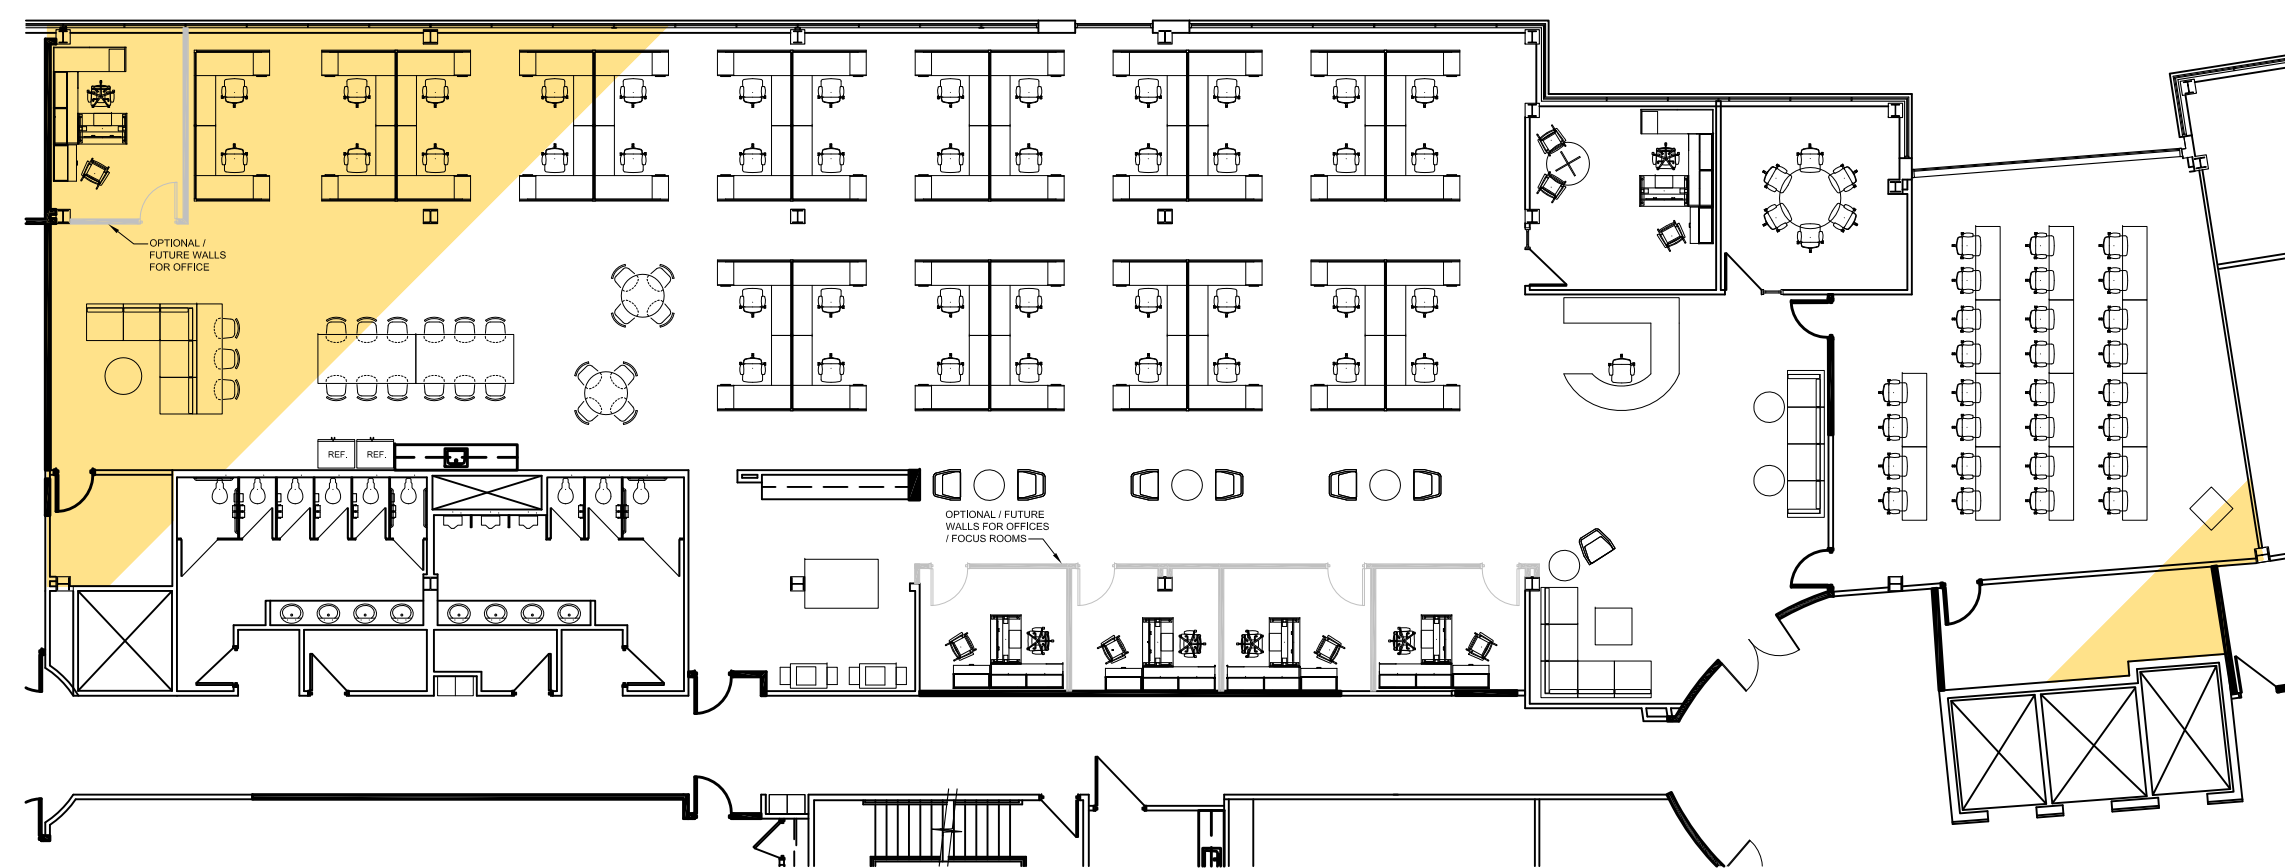

# SECOND FLOOR SOUTH WING

2211 OLD EARHART RD  
ANN ARBOR, MI

NOT TO SCALE

KEY PLAN - SECOND FLOOR

# SUITE 210

## 9,604 RSF

2211 OLD EARHART RD  
ANN ARBOR, MI

NOTE: CONCEPTUAL FURNITURE LAYOUT IS SHOWN FOR REFERENCE ONLY. ALL FURNITURE & EQUIPMENT IS BY THE TENANT

NOT TO SCALE

KEY PLAN - SECOND FLOOR

**SUITE 230**  
11,466 RSF

NOT TO SCALE

KEY PLAN - SECOND FLOOR