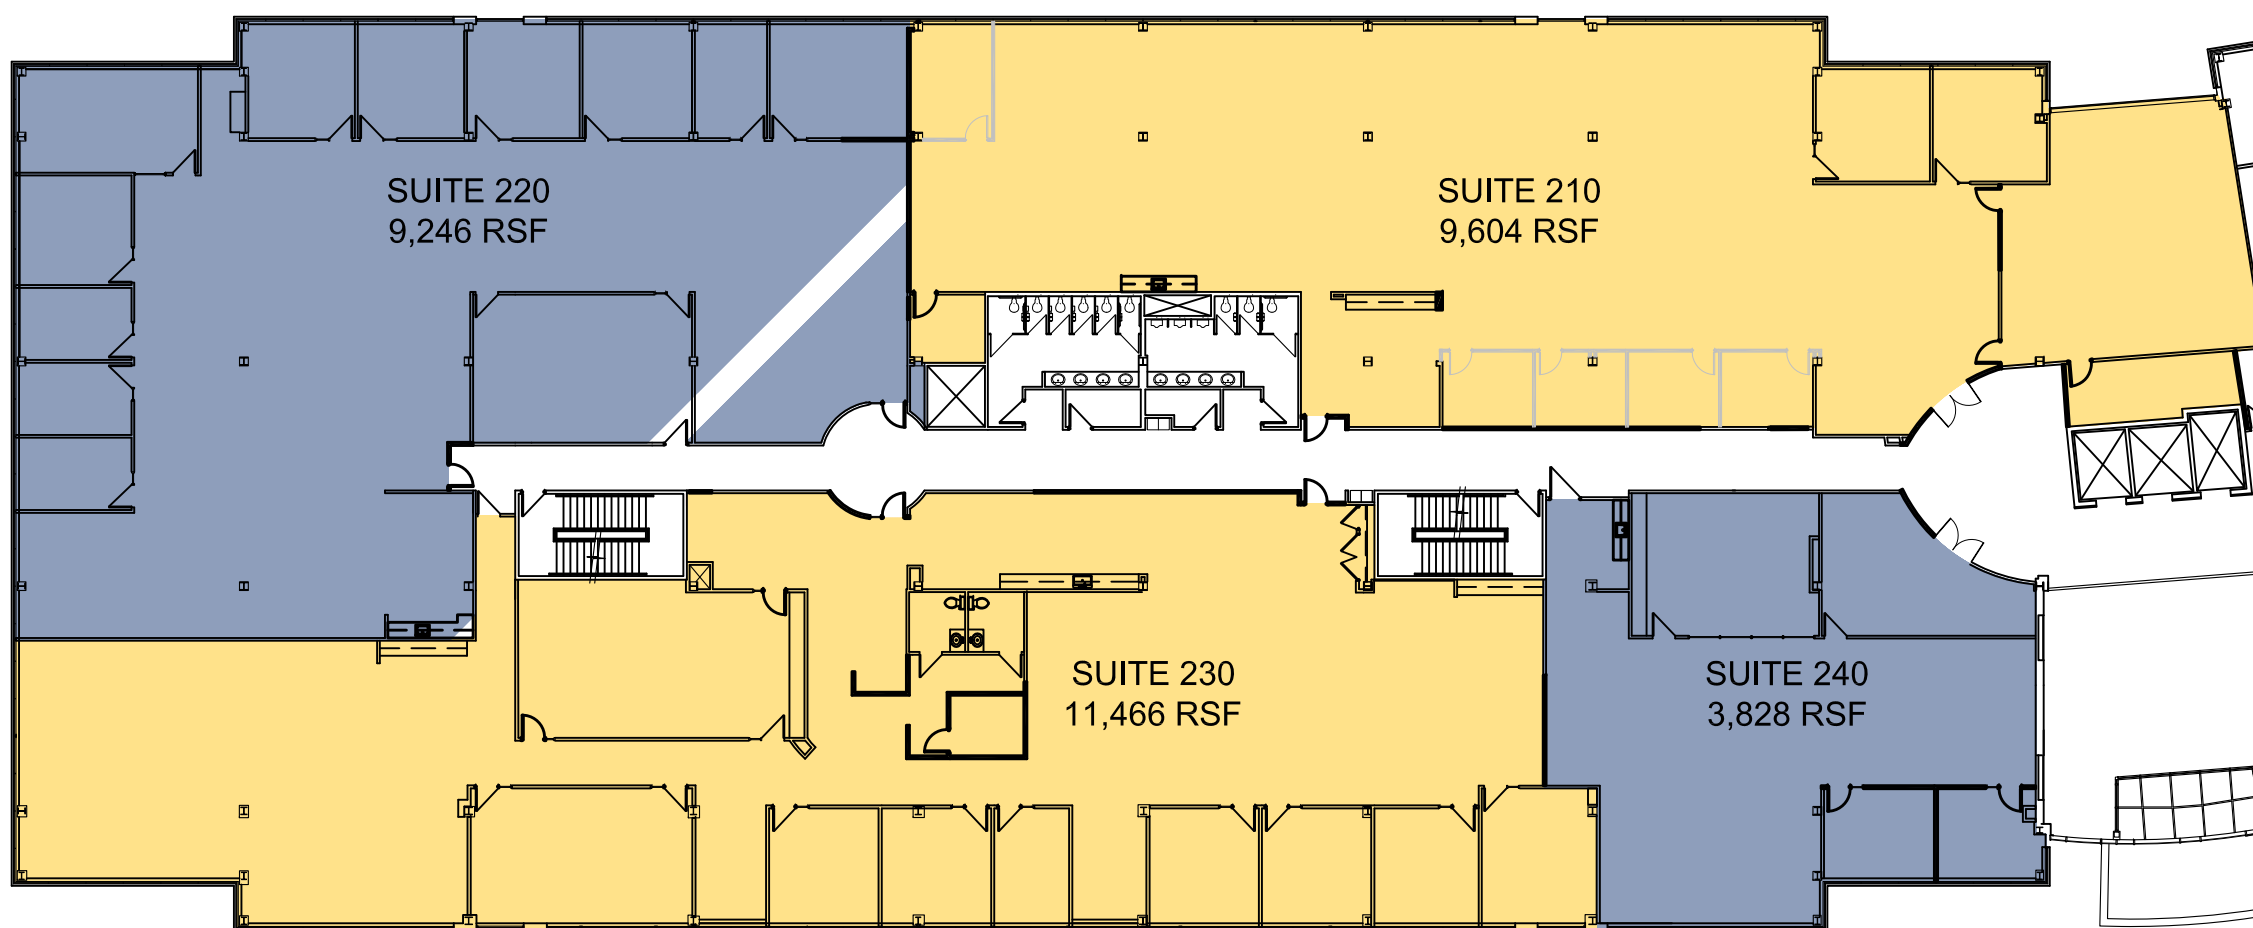

SECOND FLOOR SOUTH WING

2211 OLD EARHART RD
ANN ARBOR, MI

NOT TO SCALE