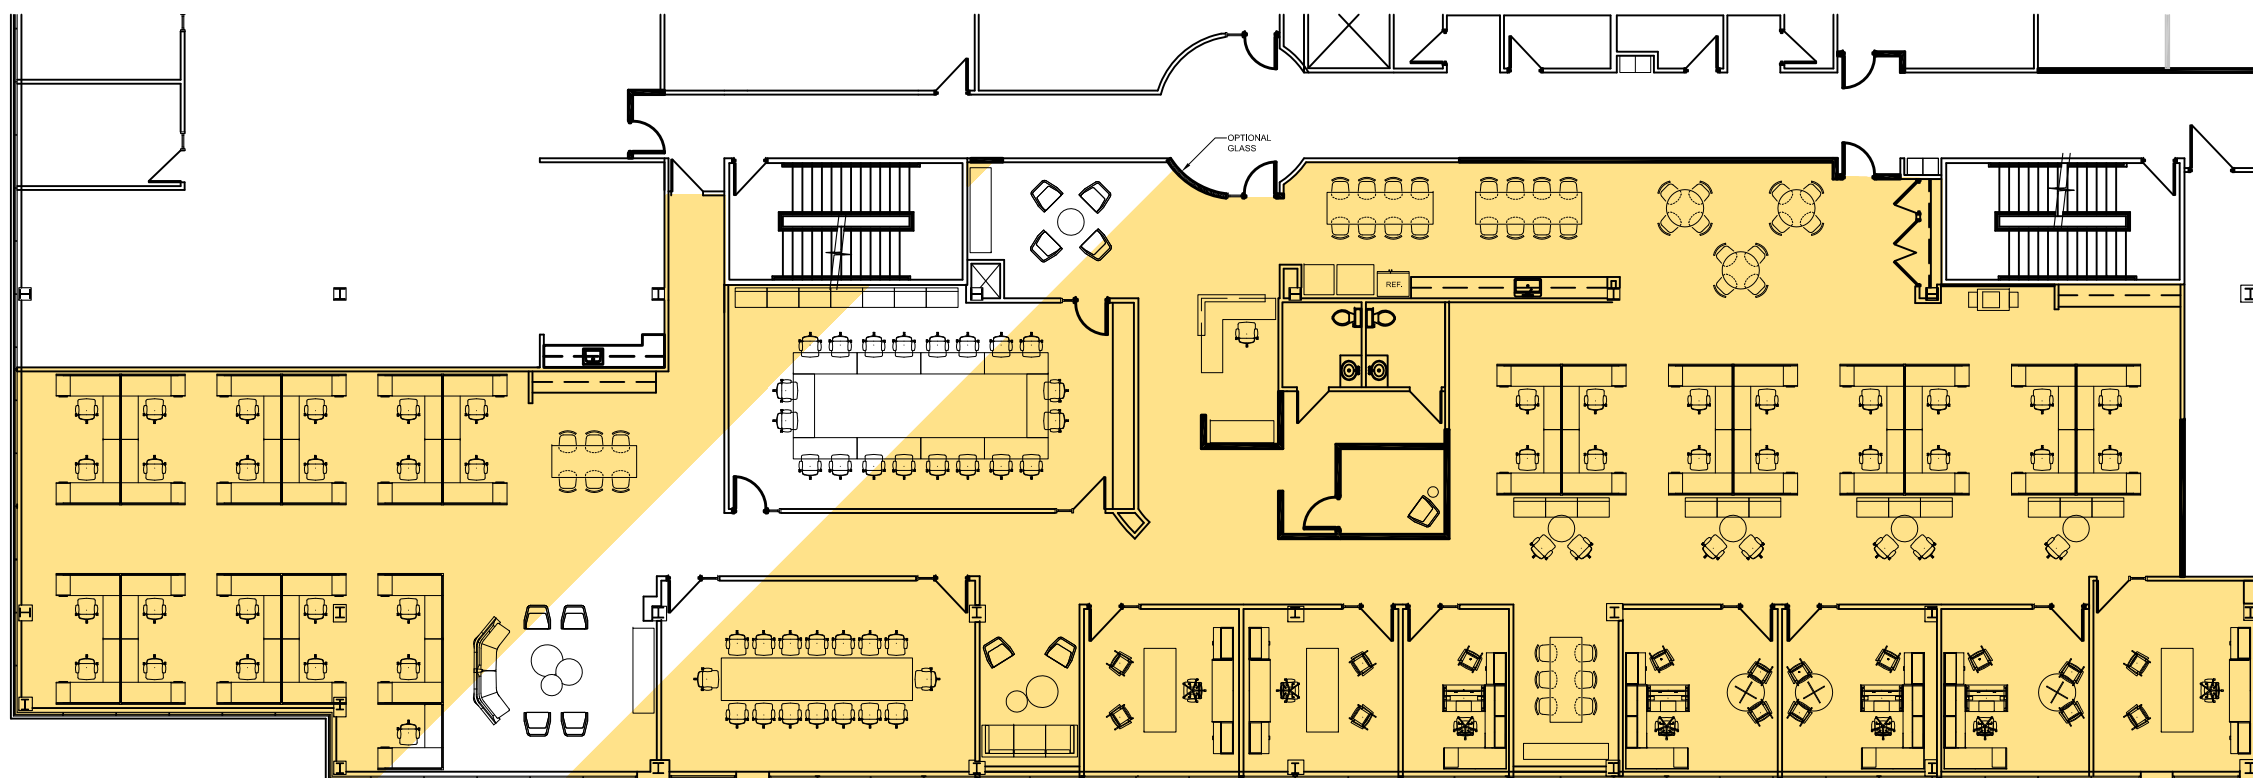

# SUITE 210

## 9,604 RSF

2211 OLD EARHART RD  
ANN ARBOR, MI

NOTE: CONCEPTUAL FURNITURE LAYOUT IS SHOWN FOR REFERENCE ONLY. ALL FURNITURE & EQUIPMENT IS BY THE TENANT

NOT TO SCALE

KEY PLAN - SECOND FLOOR

**SUITE 230**  
11,466 RSF

2211 OLD EARHART RD  
ANN ARBOR, MI

NOTE: CONCEPTUAL FURNITURE LAYOUT IS SHOWN FOR REFERENCE ONLY. ALL FURNITURE & EQUIPMENT IS BY THE TENANT

NOT TO SCALE

KEY PLAN - SECOND FLOOR

NOTE: CONCEPTUAL FURNITURE LAYOUT IS SHOWN FOR REFERENCE ONLY. ALL FURNITURE & EQUIPMENT IS BY THE TENANT

NOT TO SCALE

KEY PLAN - SECOND FLOOR