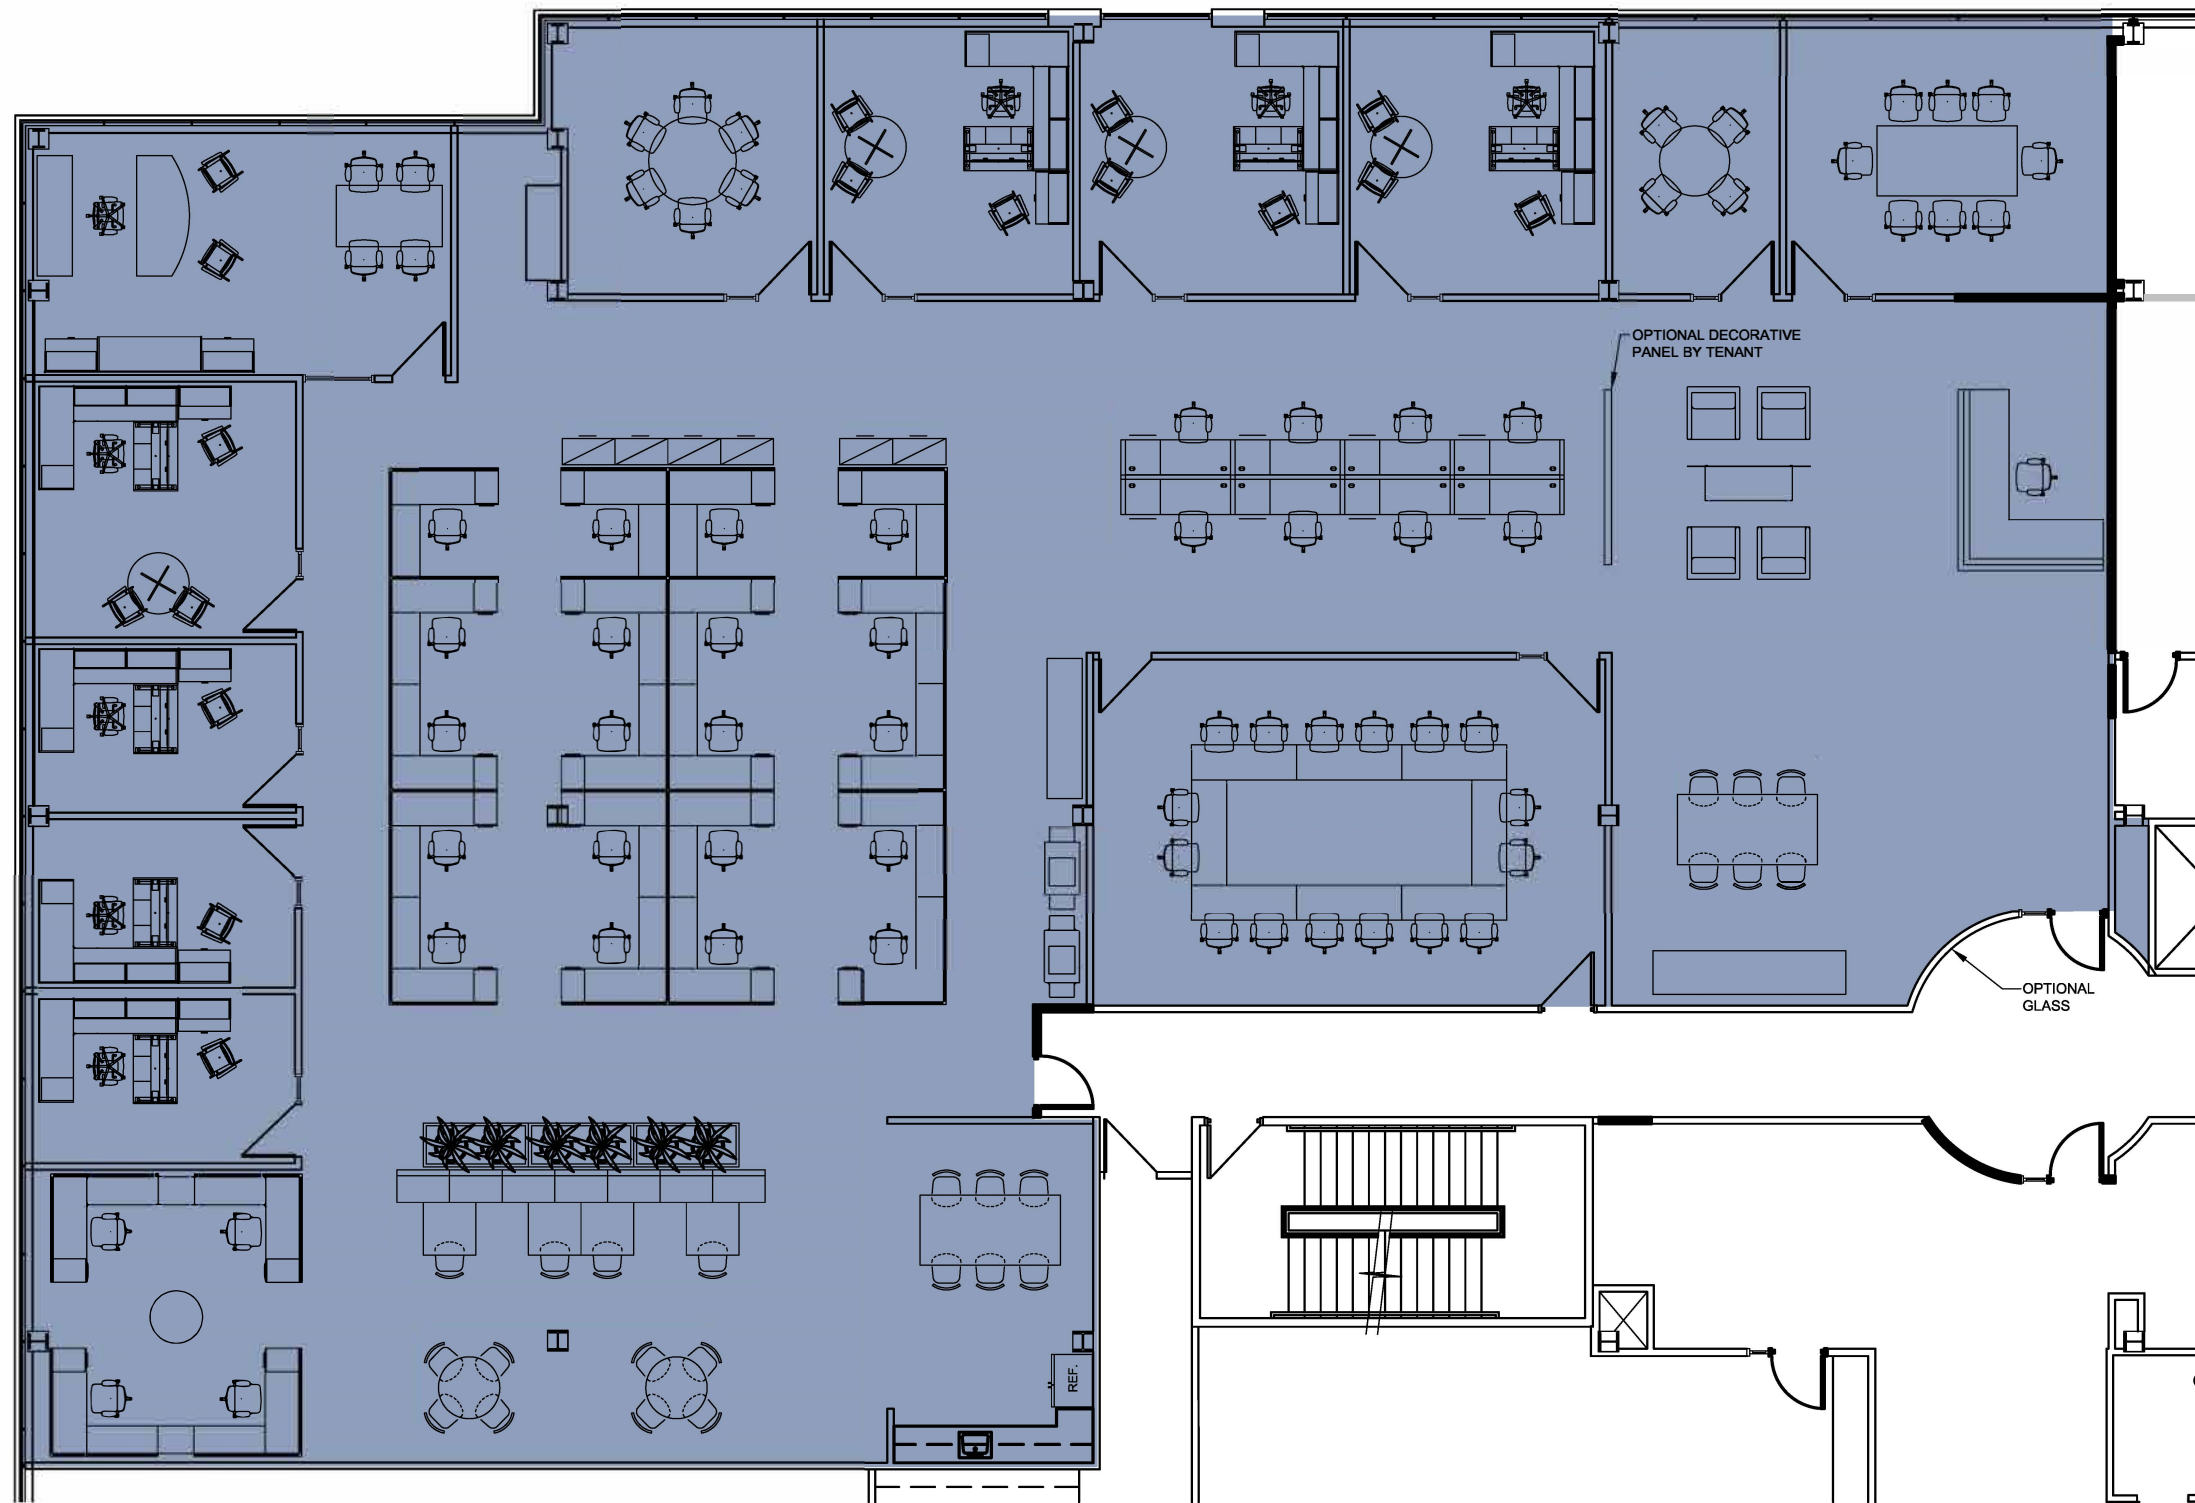

# SUITE 210

## 9,604 RSF

2211 OLD EARHART RD  
ANN ARBOR, MI

NOTE: CONCEPTUAL FURNITURE LAYOUT IS SHOWN FOR REFERENCE ONLY. ALL FURNITURE & EQUIPMENT IS BY THE TENANT

NOT TO SCALE

KEY PLAN - SECOND FLOOR

**SUITE 230**  
11,466 RSF

2211 OLD EARHART RD  
ANN ARBOR, MI

NOTE: CONCEPTUAL FURNITURE LAYOUT IS SHOWN FOR REFERENCE ONLY. ALL FURNITURE & EQUIPMENT IS BY THE TENANT

NOT TO SCALE

KEY PLAN - SECOND FLOOR

NOTE: CONCEPTUAL FURNITURE LAYOUT IS SHOWN FOR REFERENCE ONLY. ALL FURNITURE & EQUIPMENT IS BY THE TENANT

NOT TO SCALE

KEY PLAN - SECOND FLOOR