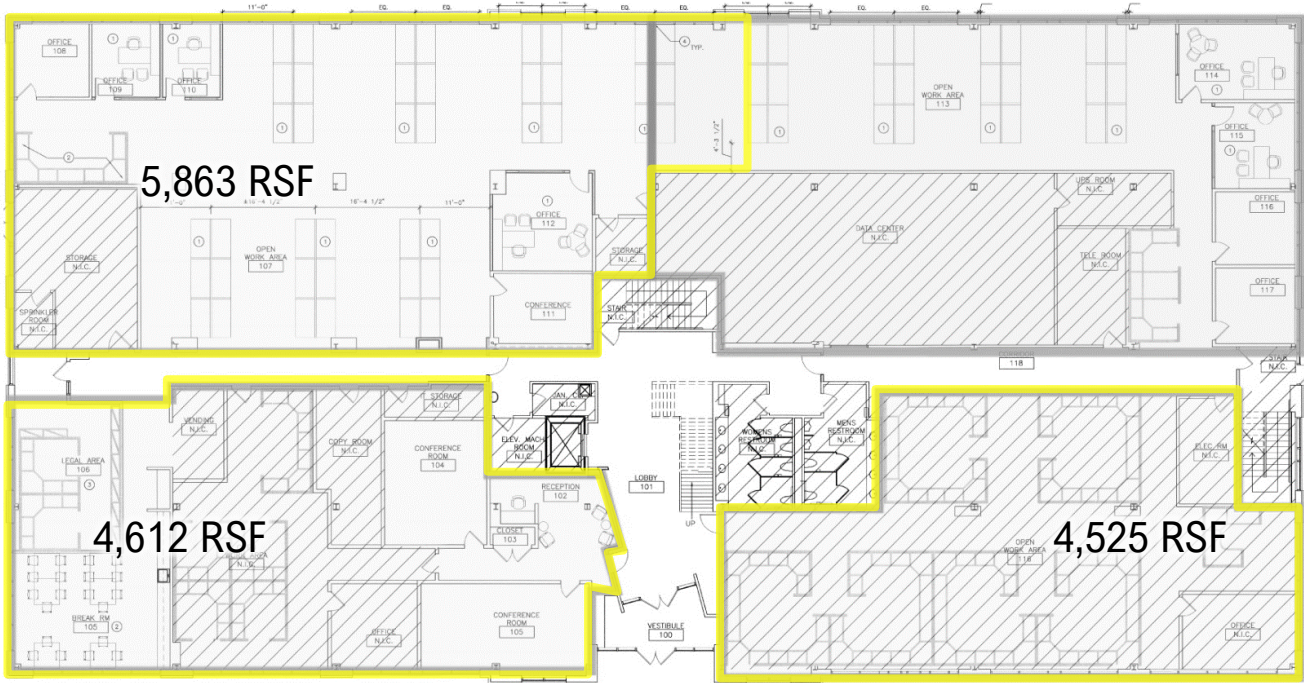

731 Alexander Road Princeton, NJ 08540

Building 2

For Lease
2,785 SF - Building 2
Medical / Office Space

2nd Floor | 2,785 SF

731 Alexander Road Princeton, NJ 08540

Building 2

For Lease

26,225 SF - Building 2
Medical / Office Space

1st Floor | 15,000 SF

2nd Floor | 11,225 SF

Scan for
Matterport
3D Tour