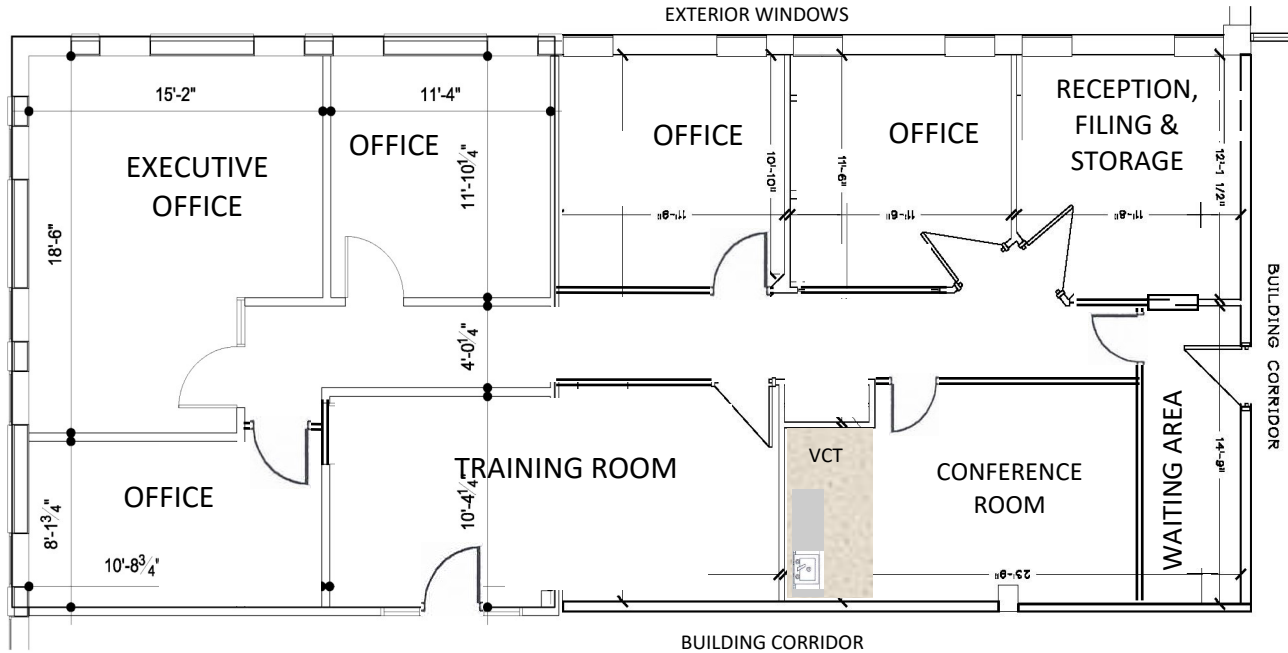

Leased Premises

Leased and Managed by:

ARI-EL

Ari-El Enterprises, Inc.
(248) 557-3800
www.ari-el.com

10 West Square Lake
10 West Square Lake Road
Suite 100
Bloomfield Hills, MI 48302

Approx. 2,142 rentable square feet