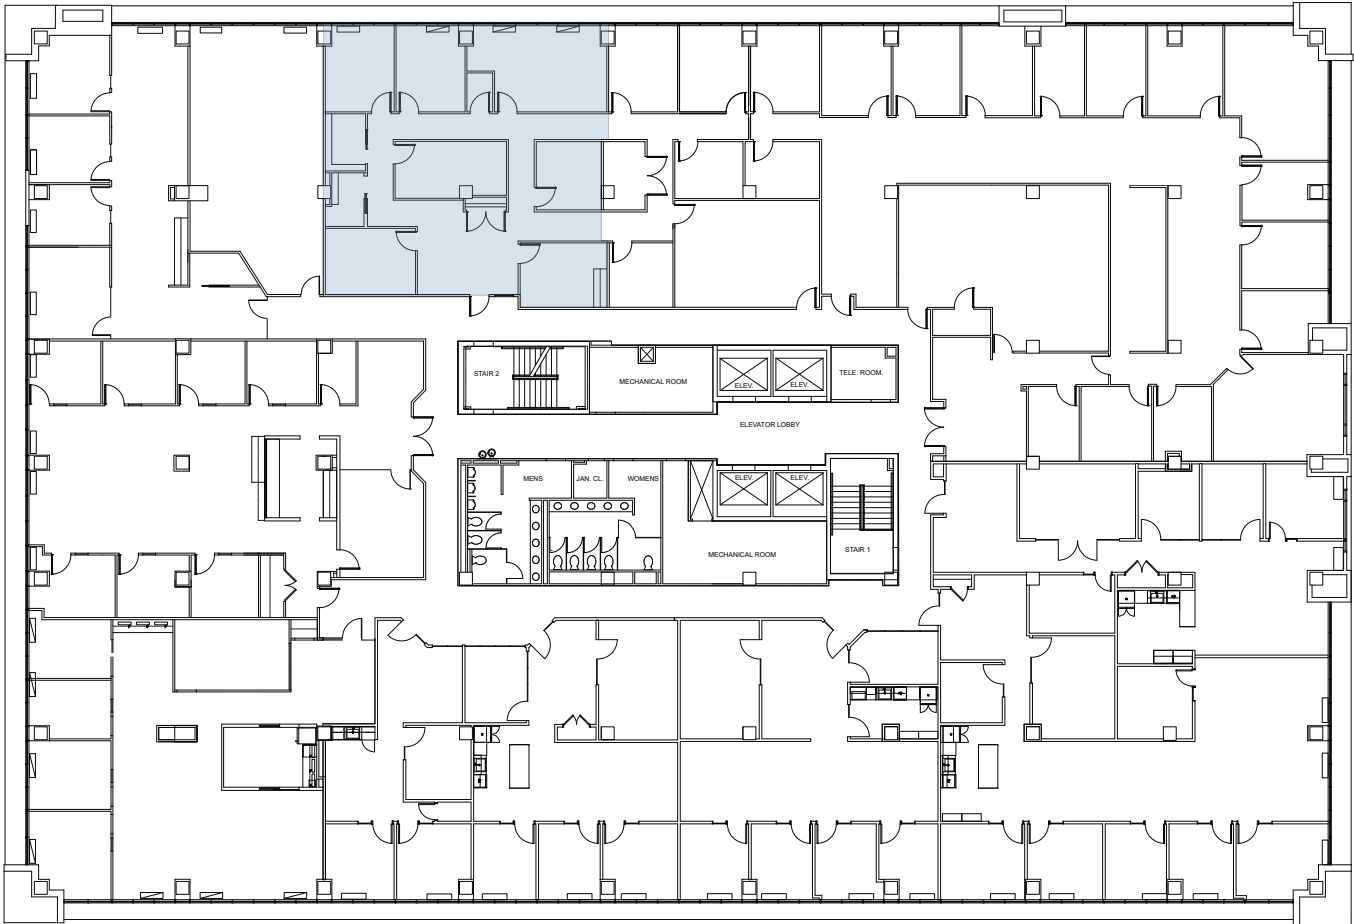

1700 ROCKVILLE PIKE

2nd Floor | 2,304 SQ.FT.

AVAILABLE SPACE

FOR MORE INFORMATION

JOSE FLEFIL, CCIM
PAIGE SWANK
JOE CHISM

301.474.3326
301.474.3371
301.474.3315

JFLEFIL@MORNING-CALM.COM
PSWANK@MORNING-CALM.COM
JCHISM@MORNING-CALM.COM