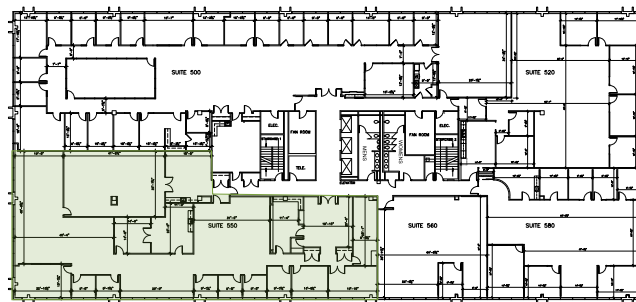

FLOOR PLANS Fifth Floor

Suite 550 | SF: 9,136

- Fully built-out standard office layout

For information contact:
IGNACIO FELLER
Commercial Real Estate Director
(847) 777-9513
ifeller@ohareoffices.com
OhareOffices.com