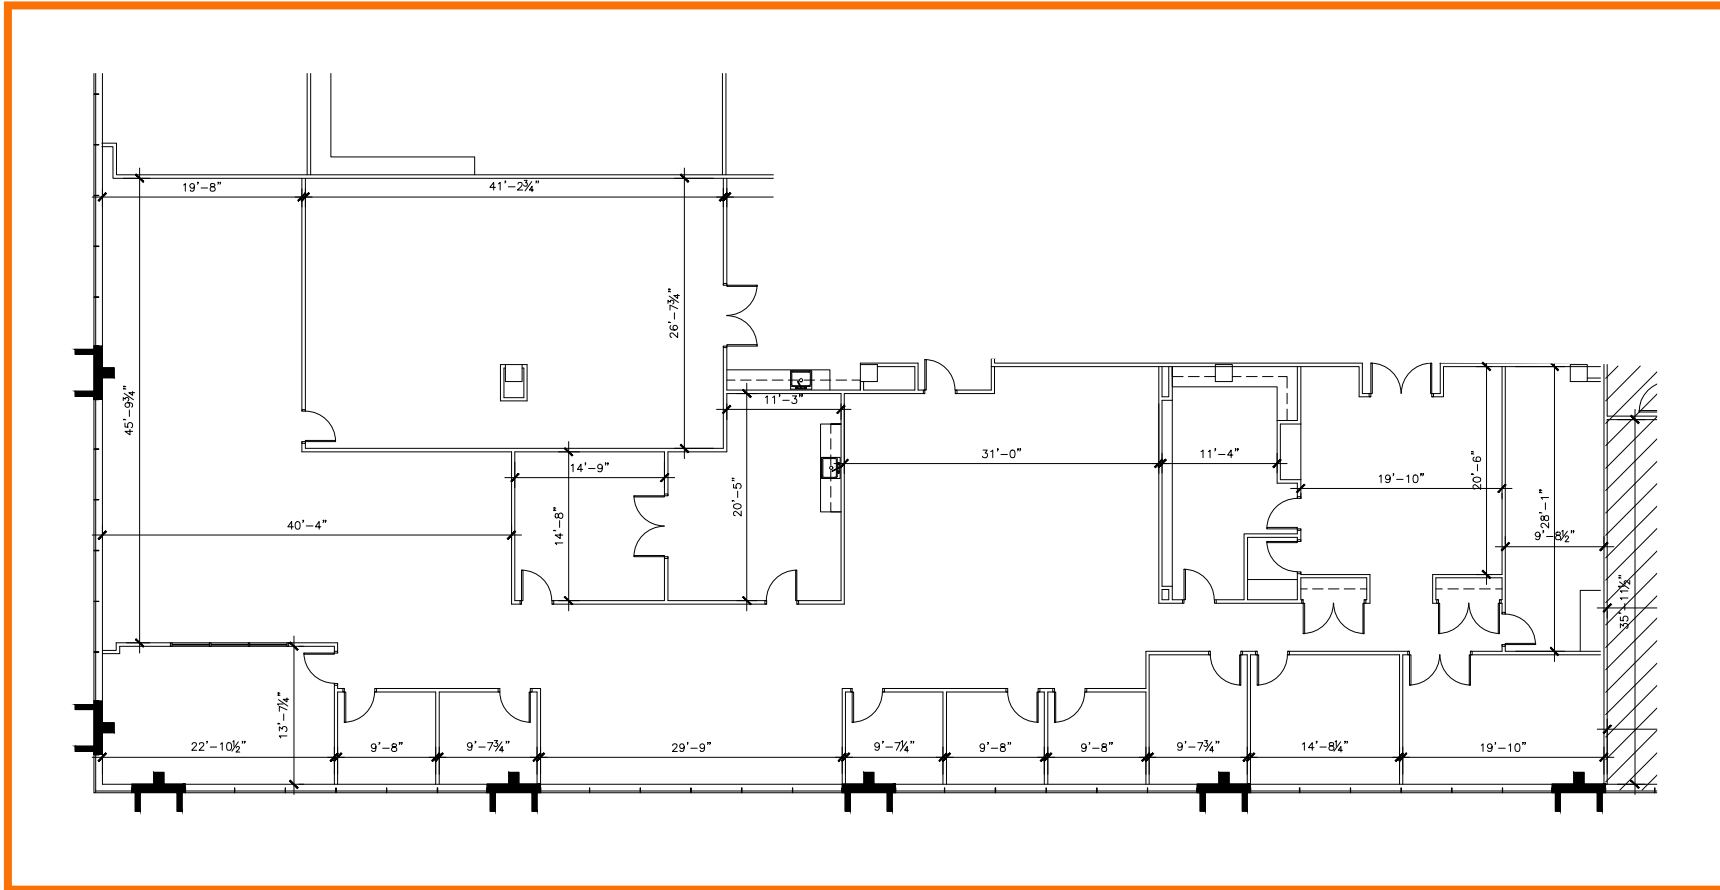

FLOOR PLANS Fifth Floor

Suite 550 | SF: 9,136

- Fully built-out standard office layout

For information contact:
IGNACIO FELLER
Commercial Real Estate Director
(847) 777-9513
ifeller@ohareoffices.com
OhareOffices.com