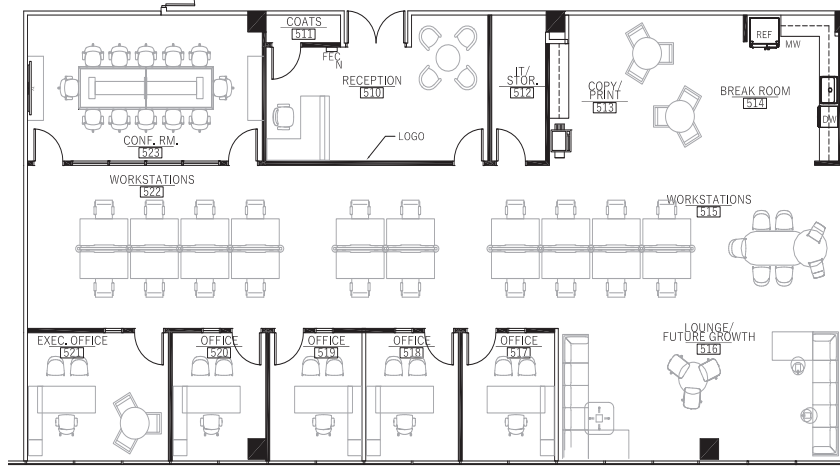

Palisades

5901 Peachtree Road
Atlanta, GA 30328

Suite C-510 | 4,346 RSF

growatpalisades.com

AUSTIN CHASE

achase@trinity-partners.com
404.242.9078

CORI NUTTALL, CCIM

cnuttall@trinity-partners.com
404.242.9078